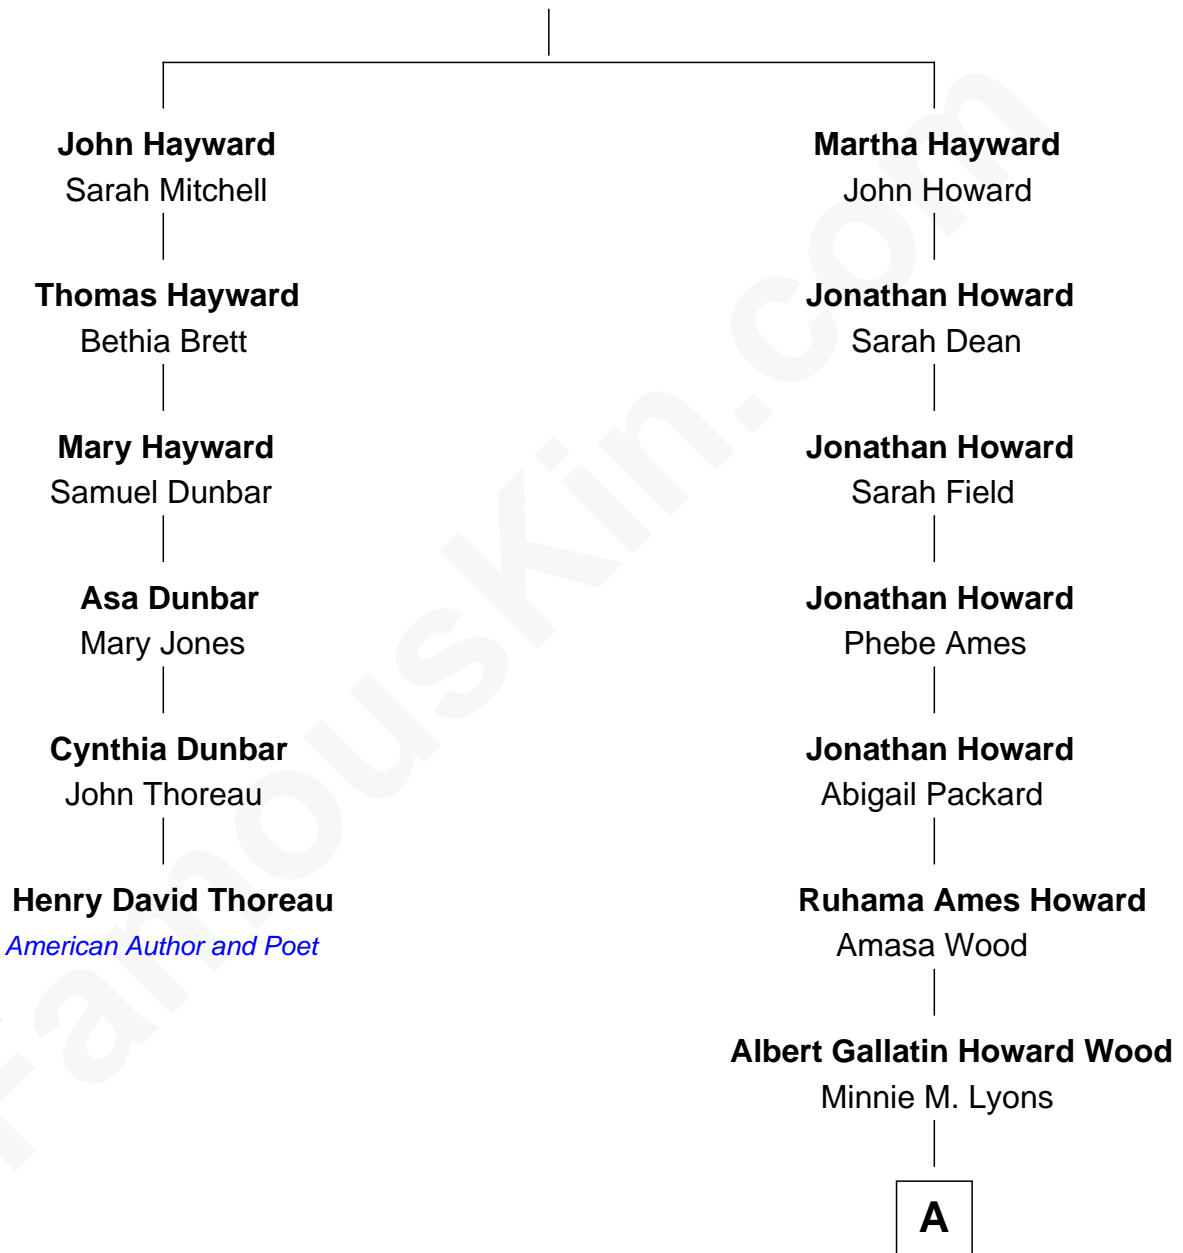

FamousKin.com

Relationship Chart of

Henry David Thoreau

American Author and Poet

5th cousin 6 times removed of

Wil Wheaton
TV and Movie Actor

Thomas Hayward
Susanna - - - - -

A

Ruhama Howard Wood

Henry Milton Ostrander

Mary Frances Ostrander

Donald Ulysses Wheaton

Richard William Wheaton

Dorothy Virginia Morton

Richard William Wheaton

Debra Nordean O'Connor