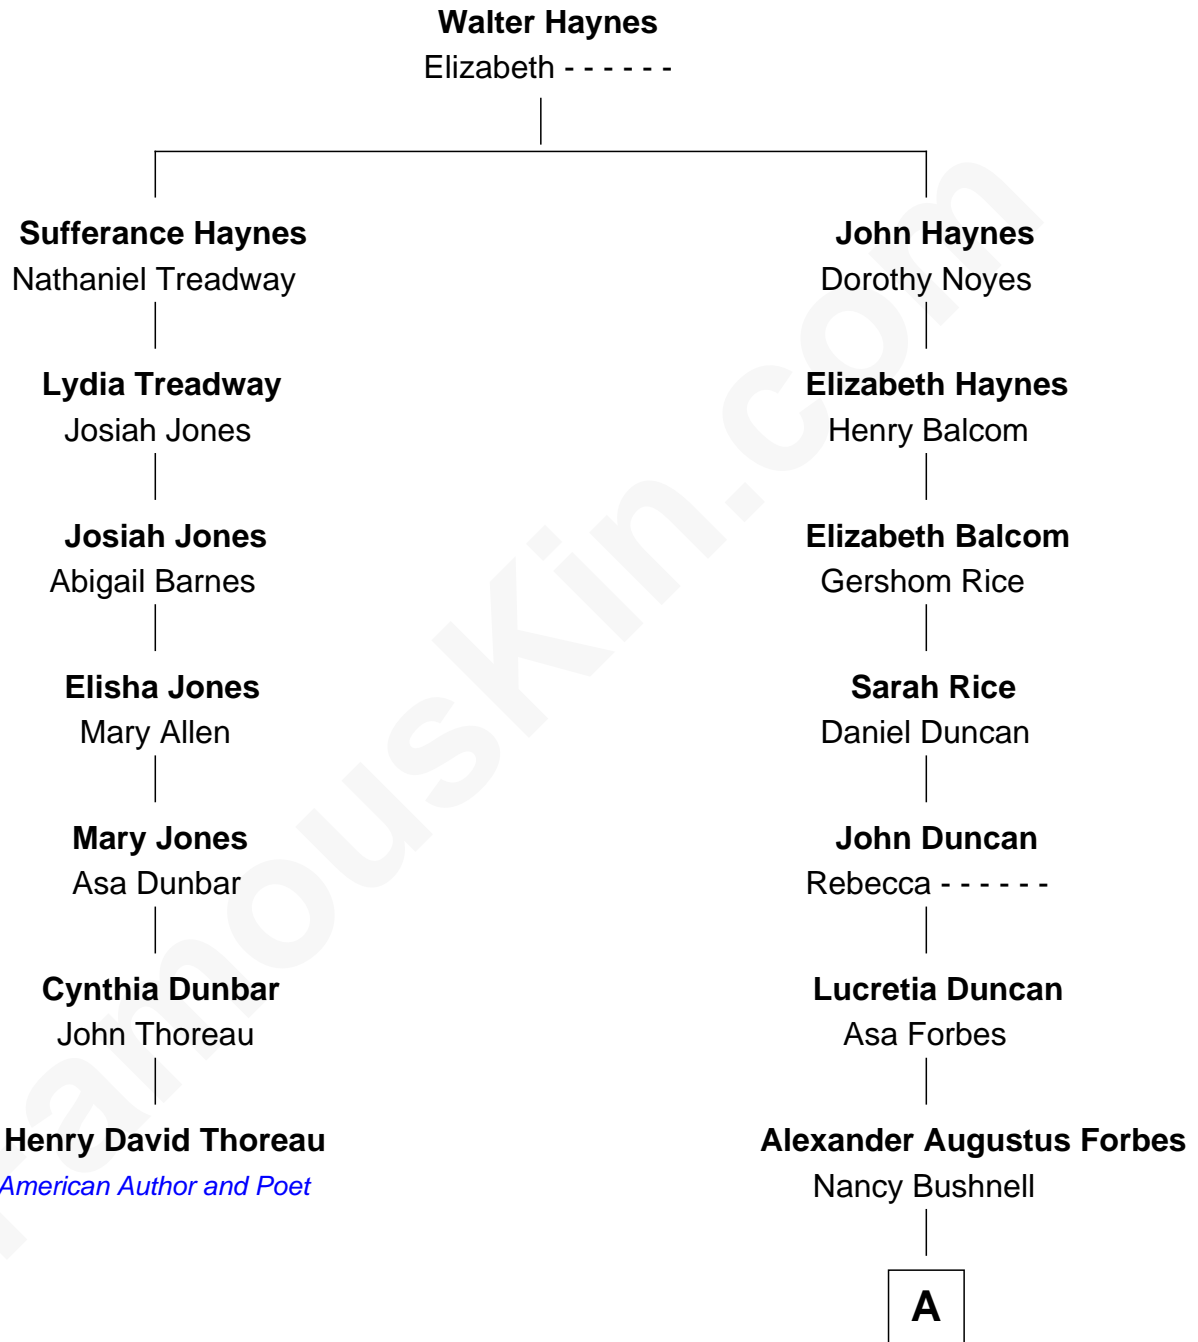

FamousKin.com

Relationship Chart of

Henry David Thoreau

American Author and Poet

6th cousin 4 times removed of

Harry Chapin
Singer and Songwriter

A

Ira Bushnell Forbes

Arabel Fellows Beal

Abigail Beal Forbes

James Ormsbee Chapin

James Forbes Chapin

Jeanne Elspeth Burke

Harry Chapin

Singer and Songwriter