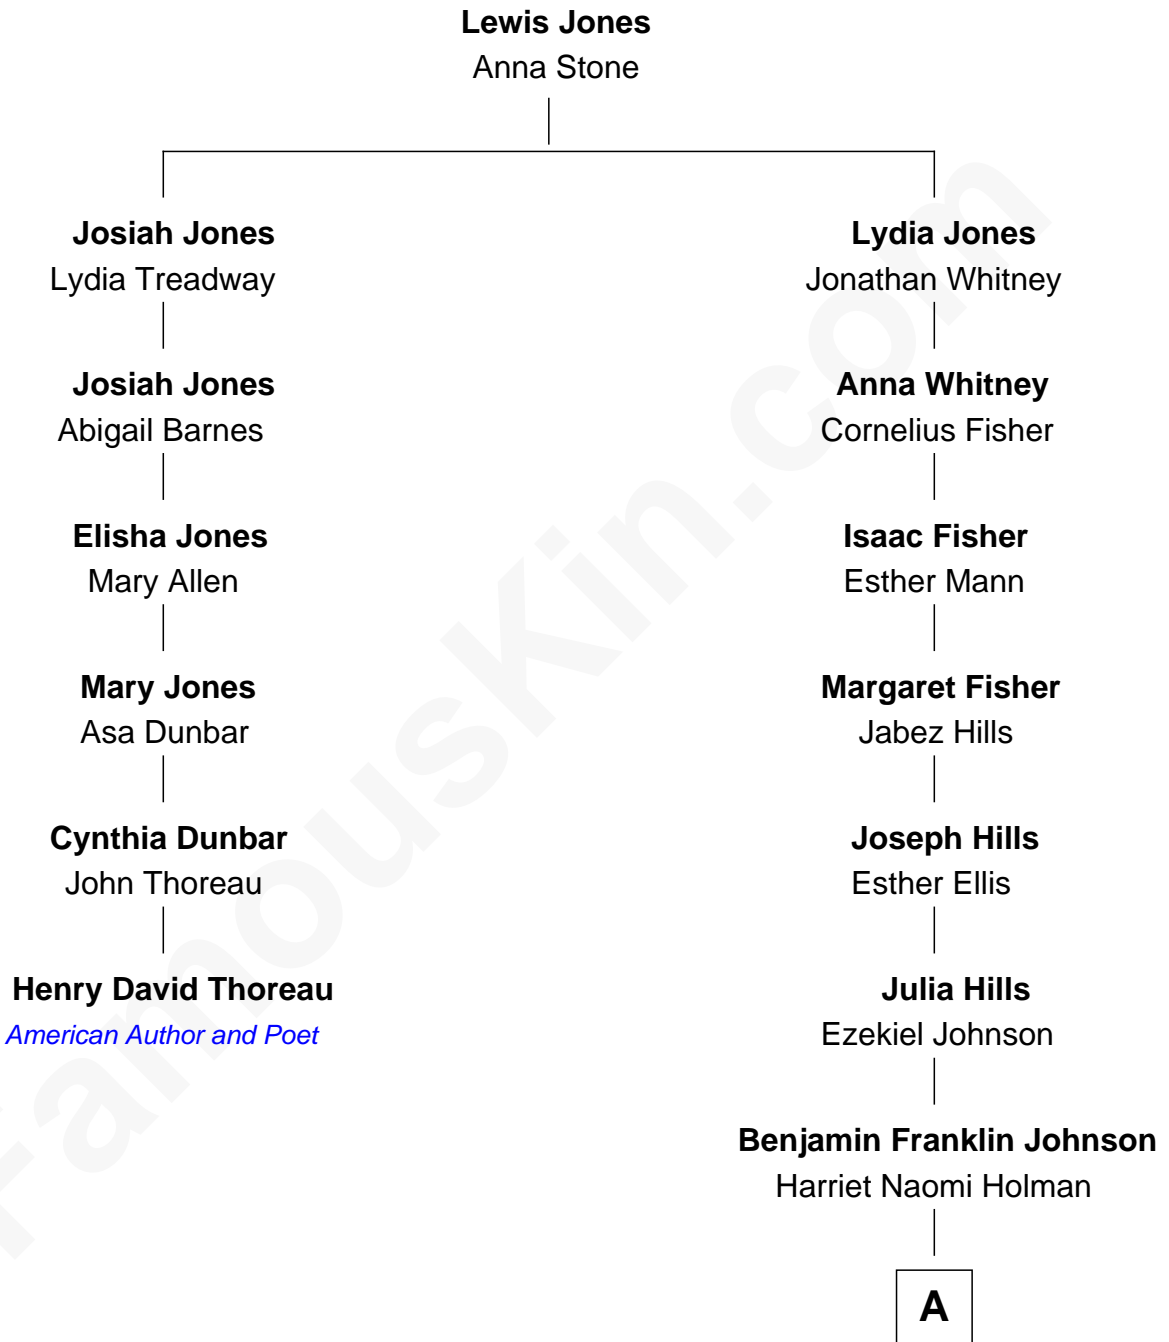

FamousKin.com
Relationship Chart of
Henry David Thoreau
American Author and Poet

5th cousin 6 times removed of

Elizabeth Smart
Founder of Elizabeth Smart Foundation

A

Seth Jedidiah Johnson
Polly Elizabeth Richmond

Genevieve Johnson
Archibald Newel Pettit

Genevieve Pettit
Myron LeGrande Francom

Lois Ann Francom
Edward Sharp Smart

Elizabeth Smart
Child Safety Activist