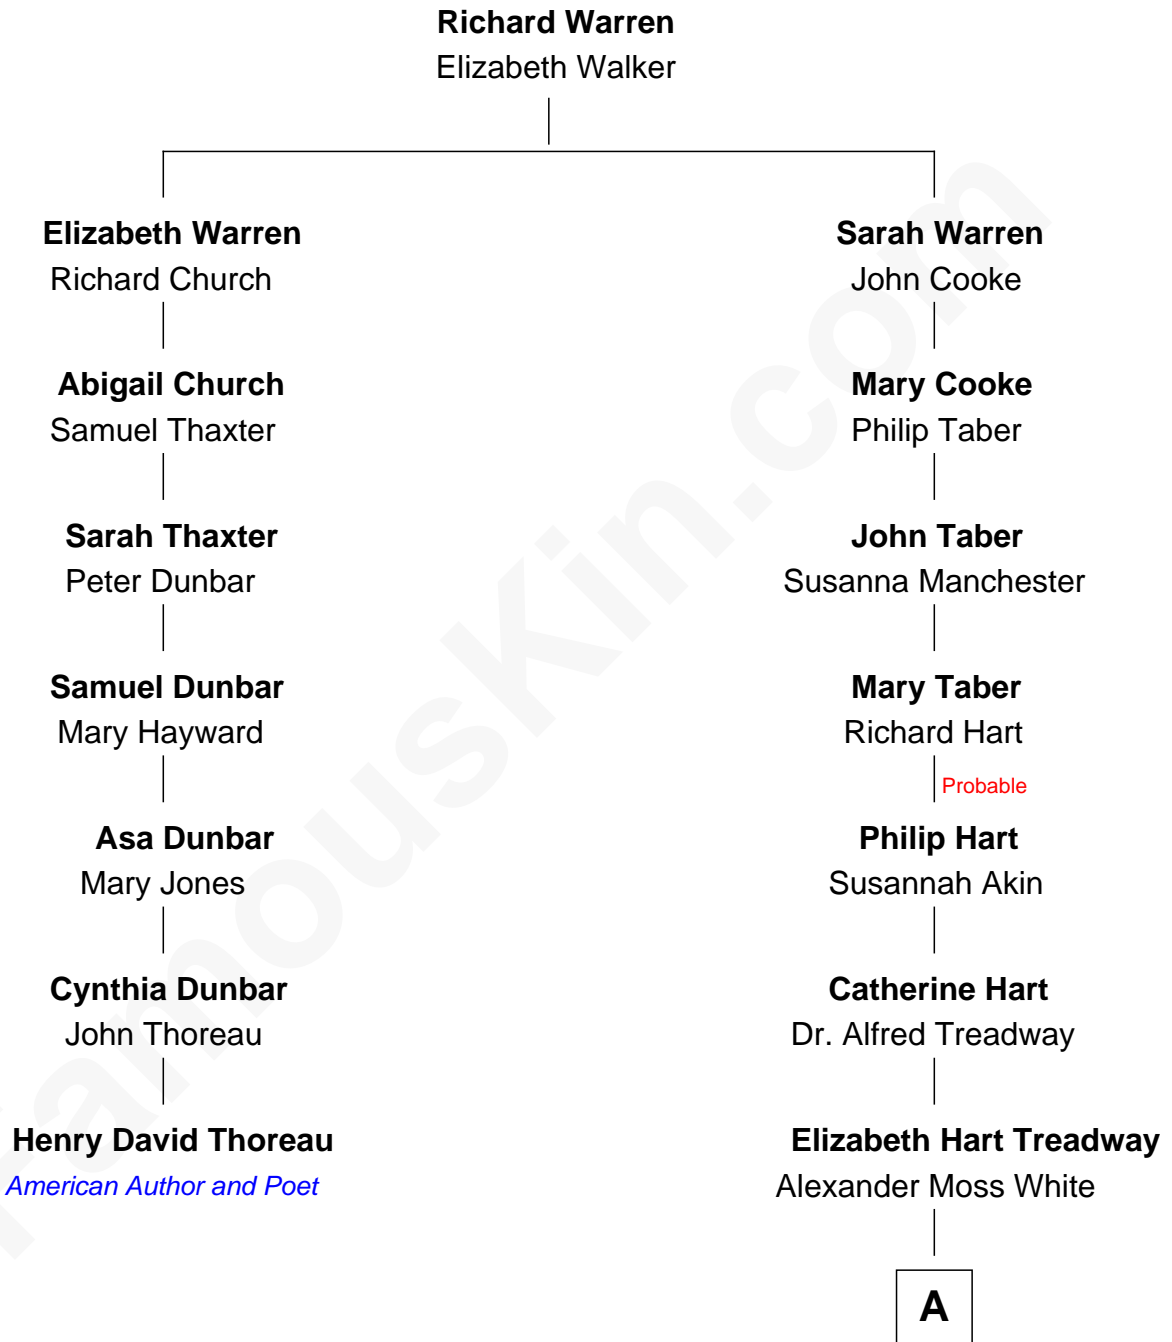

# FamousKin.com Relationship Chart of

**Henry David Thoreau**  
*American Author and Poet*

6th cousin 4 times removed of

**Bill Weld**

*68th Governor of Massachusetts*

A

William Augustus White

Harriet Hillard

Margaret Low White

Francis Minot Weld

David Weld

Mary Blake Nichols

Bill Weld

*68th Governor of Massachusetts*