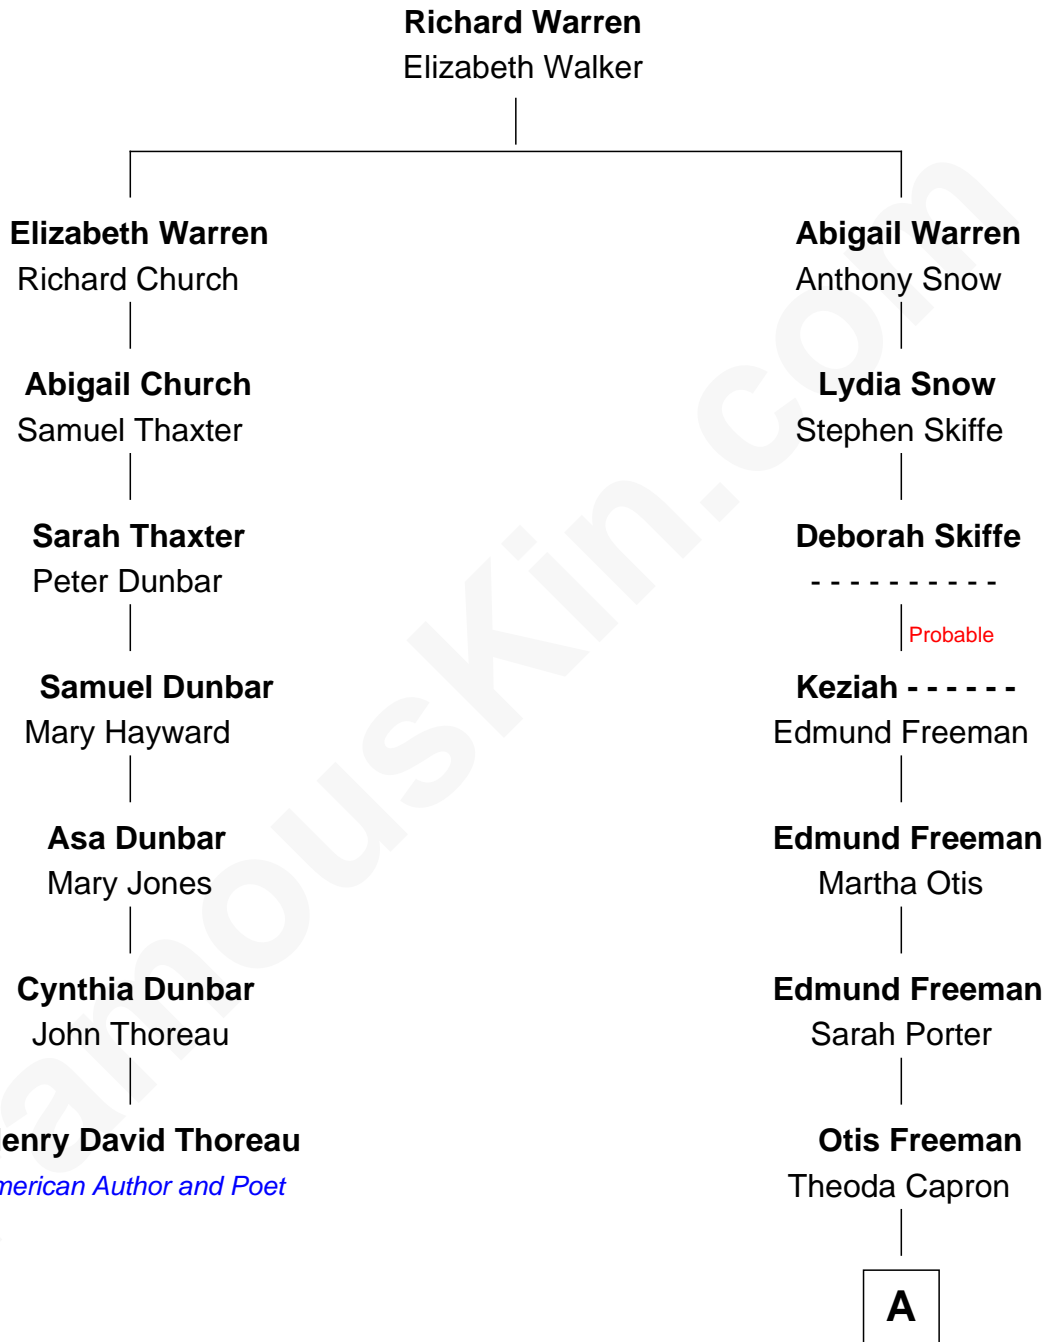

FamousKin.com Relationship Chart of

Henry David Thoreau
American Author and Poet

6th cousin 4 times removed of

Thomas Edmund Dewey
47th Governor of New York

A

—
Harriet B. Freeman

Granville Dewey
—

George Martin Dewey

Emma Bingham
—

George Martin Dewey

Annie L. Thomas
—

Thomas Edmund Dewey

47th Governor of New York

FamousKin.com