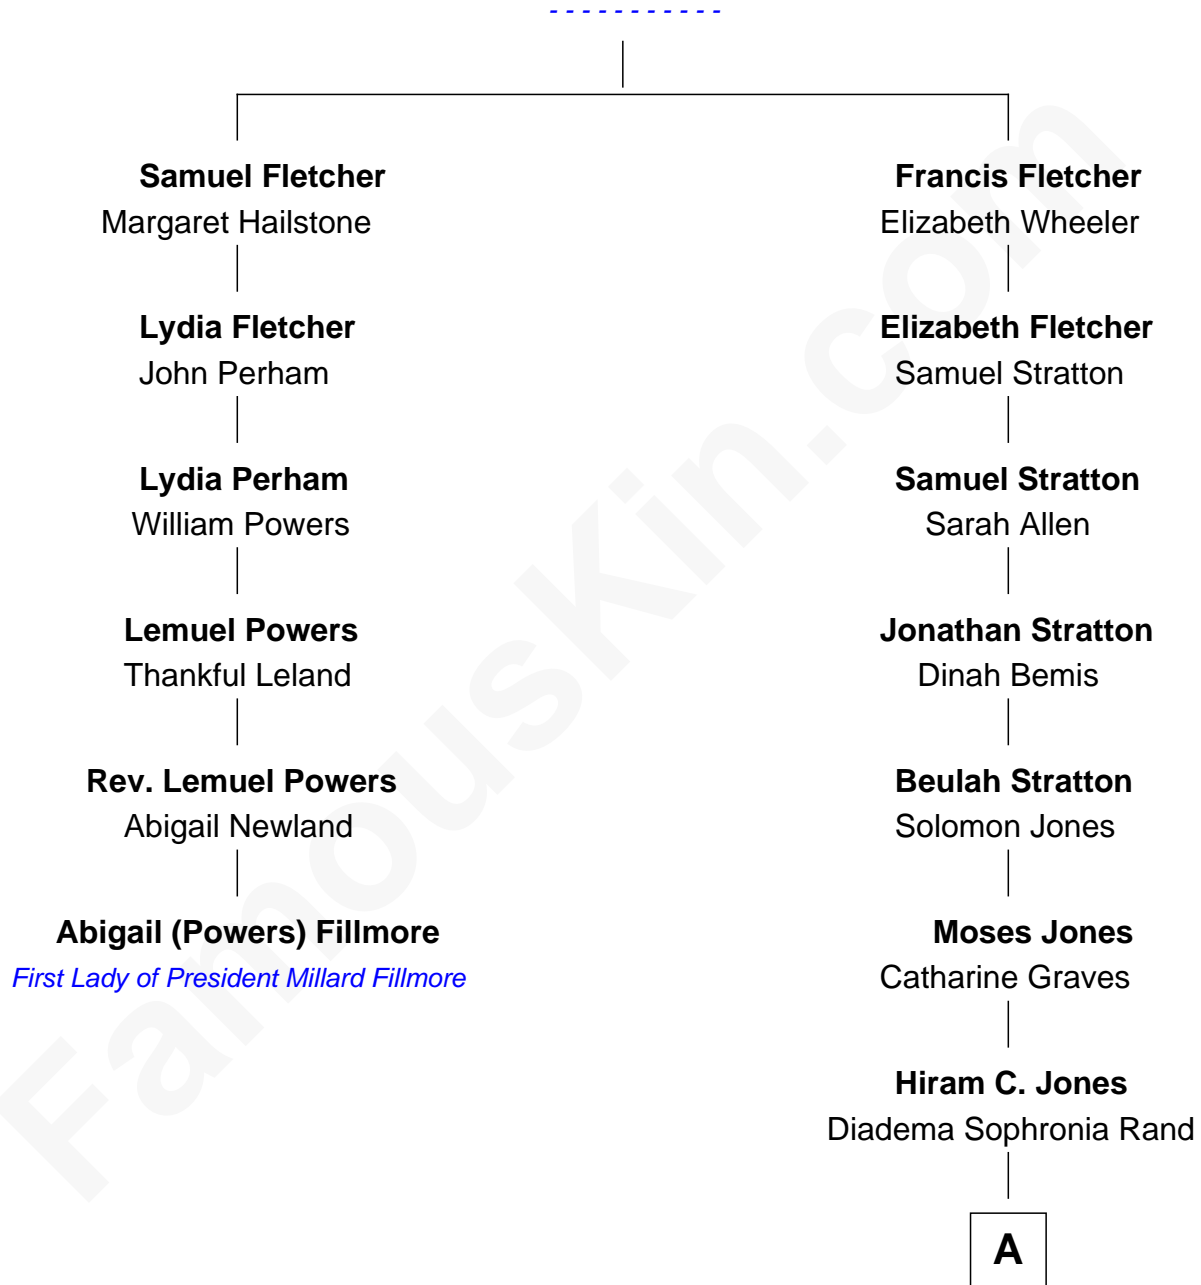

## Relationship Chart of

### Abigail (Powers) Fillmore

*First Lady of President Millard Fillmore*

5th cousin 7 times removed of

**Lily James**

*TV and Movie Actress*

**Robert Fletcher**

**A**

**Hiram C. Jones**

Sarah V. Rupert

**Alice Cary Jones**

Walter Shurts Horton

**Walter Clark Horton**

Frances Katherine Stewart

**Helen Virginia Horton**

Hamish Thomson

**James Stewart Thomson**

Ninette V. A. Mantle

**Lily James**

*TV and Movie Actress*