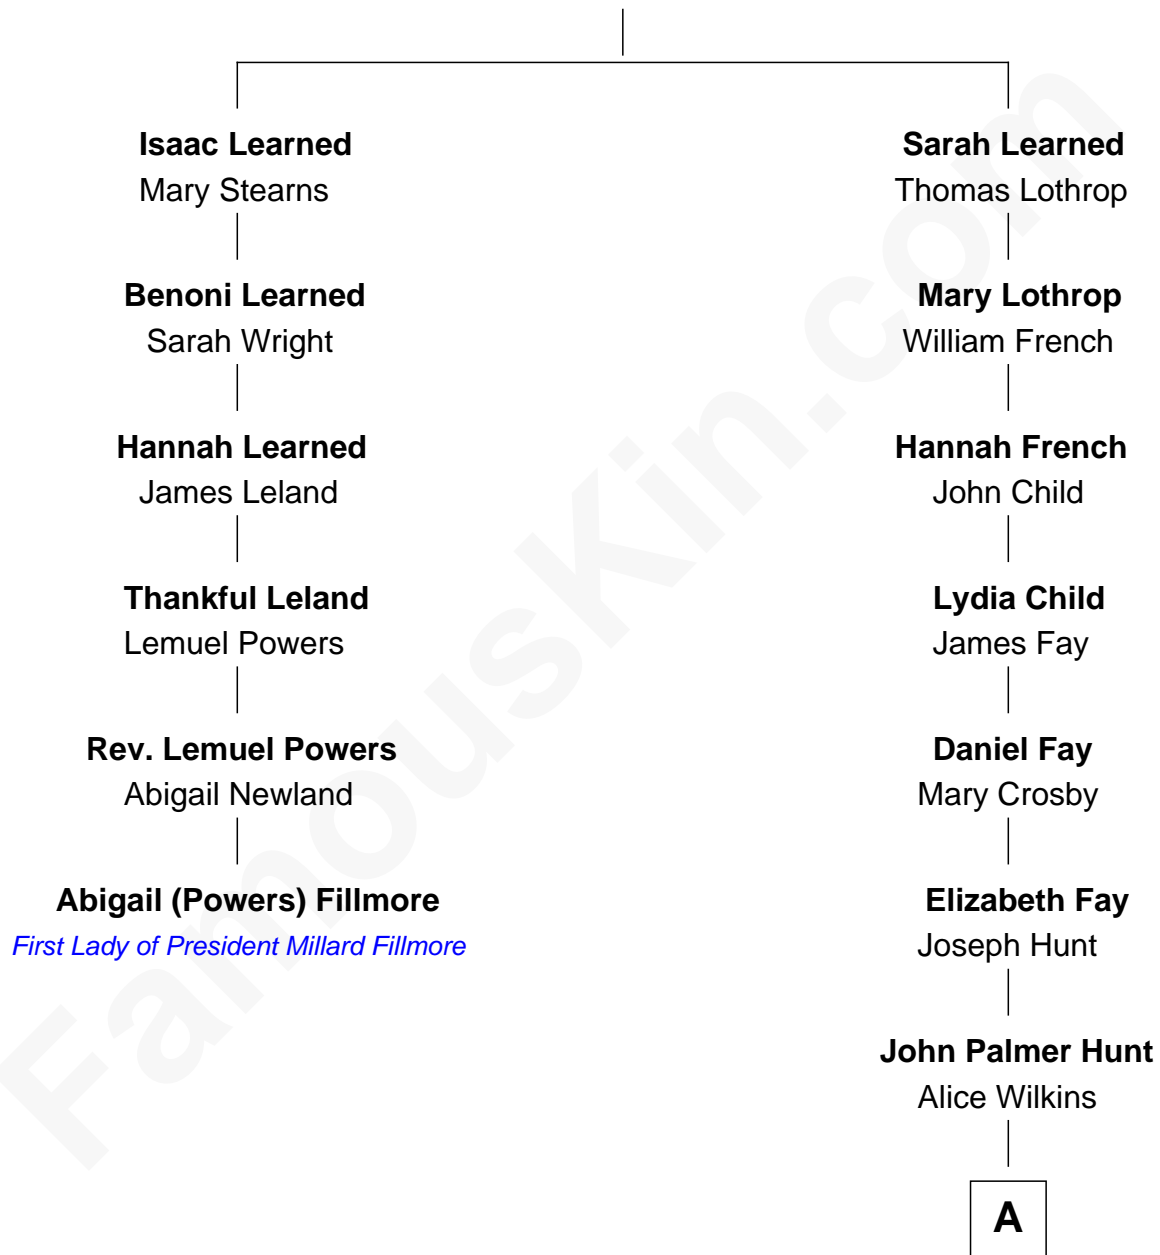

**FamousKin.com**  
**Relationship Chart of**  
**Abigail (Powers) Fillmore**

*First Lady of President Millard Fillmore*

5th cousin 8 times removed of

**Ava Michelle**

*Model and Actress*

**William Learned**  
 Goodith Gilman

**A**

—  
**Heman Hunt**

Mahala Julia Safford

—  
**John Jed Hunt**

Anna F. Holyoke

—  
**Flavilla May Hunt**

Charles Thompson Gray

—  
**Ruth Marion Gray**

George William Cota

—  
**Gregory Paul Cota**

Debra Lynn Zaratzian

—  
**Rick Gregory Cota**

Jeanette Loretta Malinowski

—  
**Ava Michelle**

*Model and Actress*