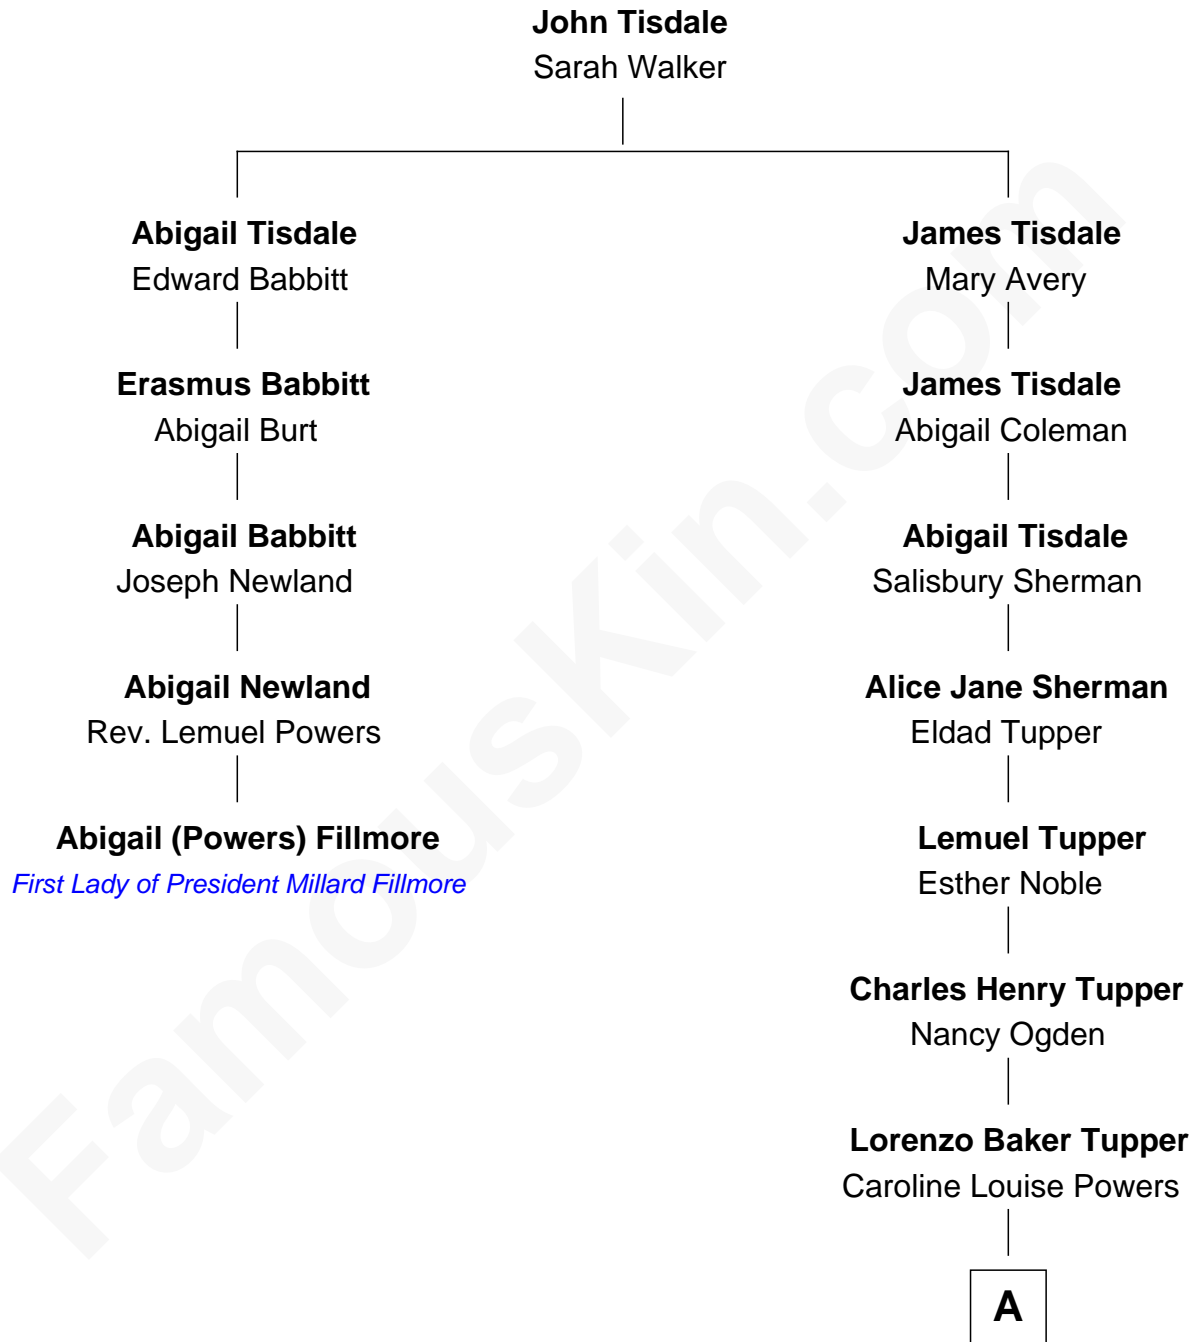

FamousKin.com

Relationship Chart of

Abigail (Powers) Fillmore

First Lady of President Millard Fillmore

4th cousin 6 times removed of

Ken Burns

Documentary Filmmaker

A

—
John Powers Tupper
Francis Howard McMannus

—
George Bancroft Tupper
Lyla Morris Smith

—
Lyla Smith Tupper
Robert Kyle Burns

—
Ken Burns
Documentary Filmmaker