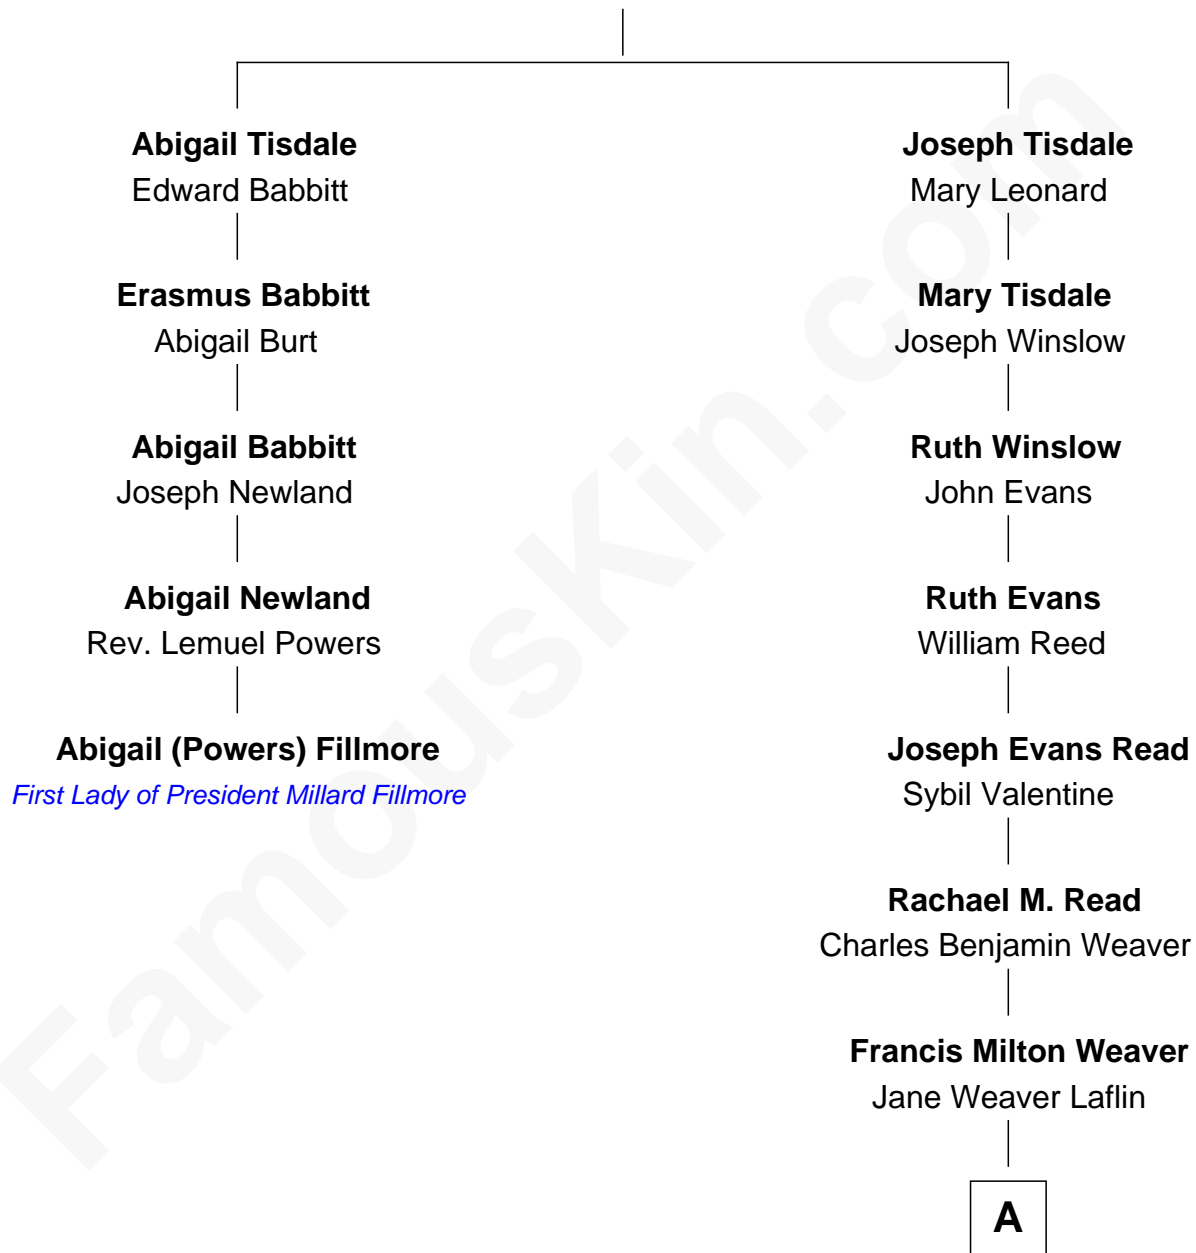

FamousKin.com

Relationship Chart of

Abigail (Powers) Fillmore

First Lady of President Millard Fillmore

4th cousin 5 times removed of

Sigourney Weaver

Movie Actress

John Tisdale

Sarah Walker

A

|
Sylvester Laflin Weaver

Amabel Dixon

|
Sylvester Laflin Weaver
Desiree Mary Lucy Hawkins

|
Sigourney Weaver

Movie Actress

FamousKin.com