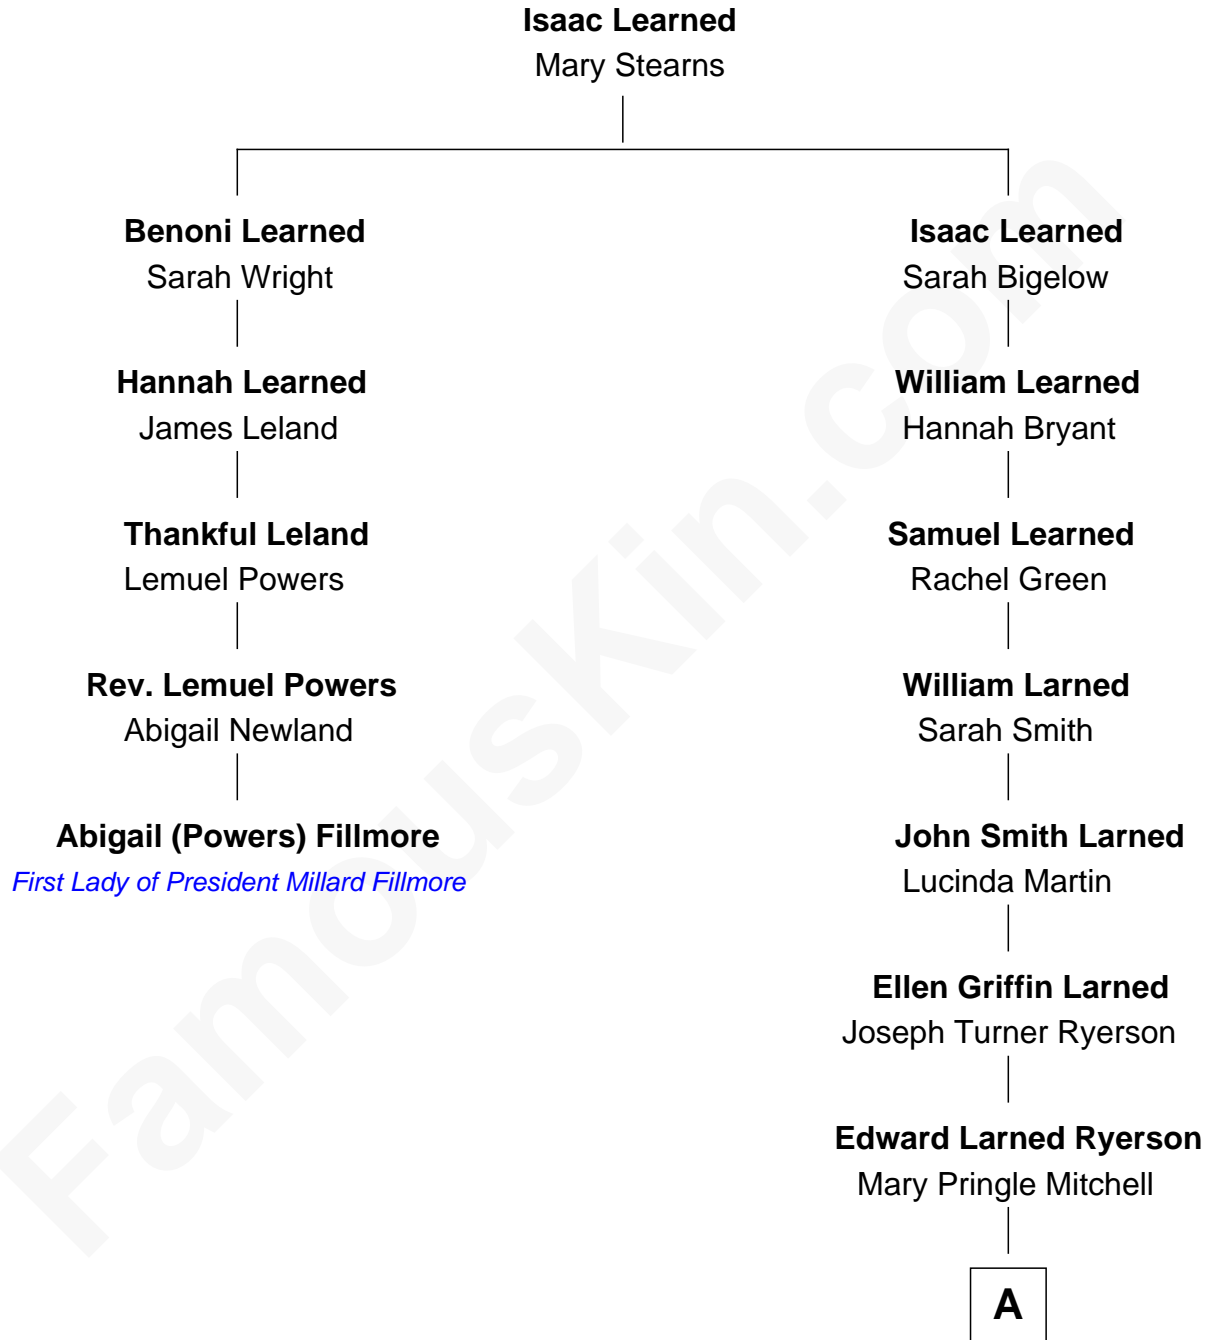

FamousKin.com

Relationship Chart of

Abigail (Powers) Fillmore
First Lady of President Millard Fillmore

4th cousin 6 times removed of

Paget Brewster
TV Actress

A

—
Donald Mitchell Ryerson

Isabelle McGenniss

—
Joan Ryerson

George Washington Wales Brewster

—
Galen Brewster

Hathaway Tew

—
Paget Brewster

TV Actress