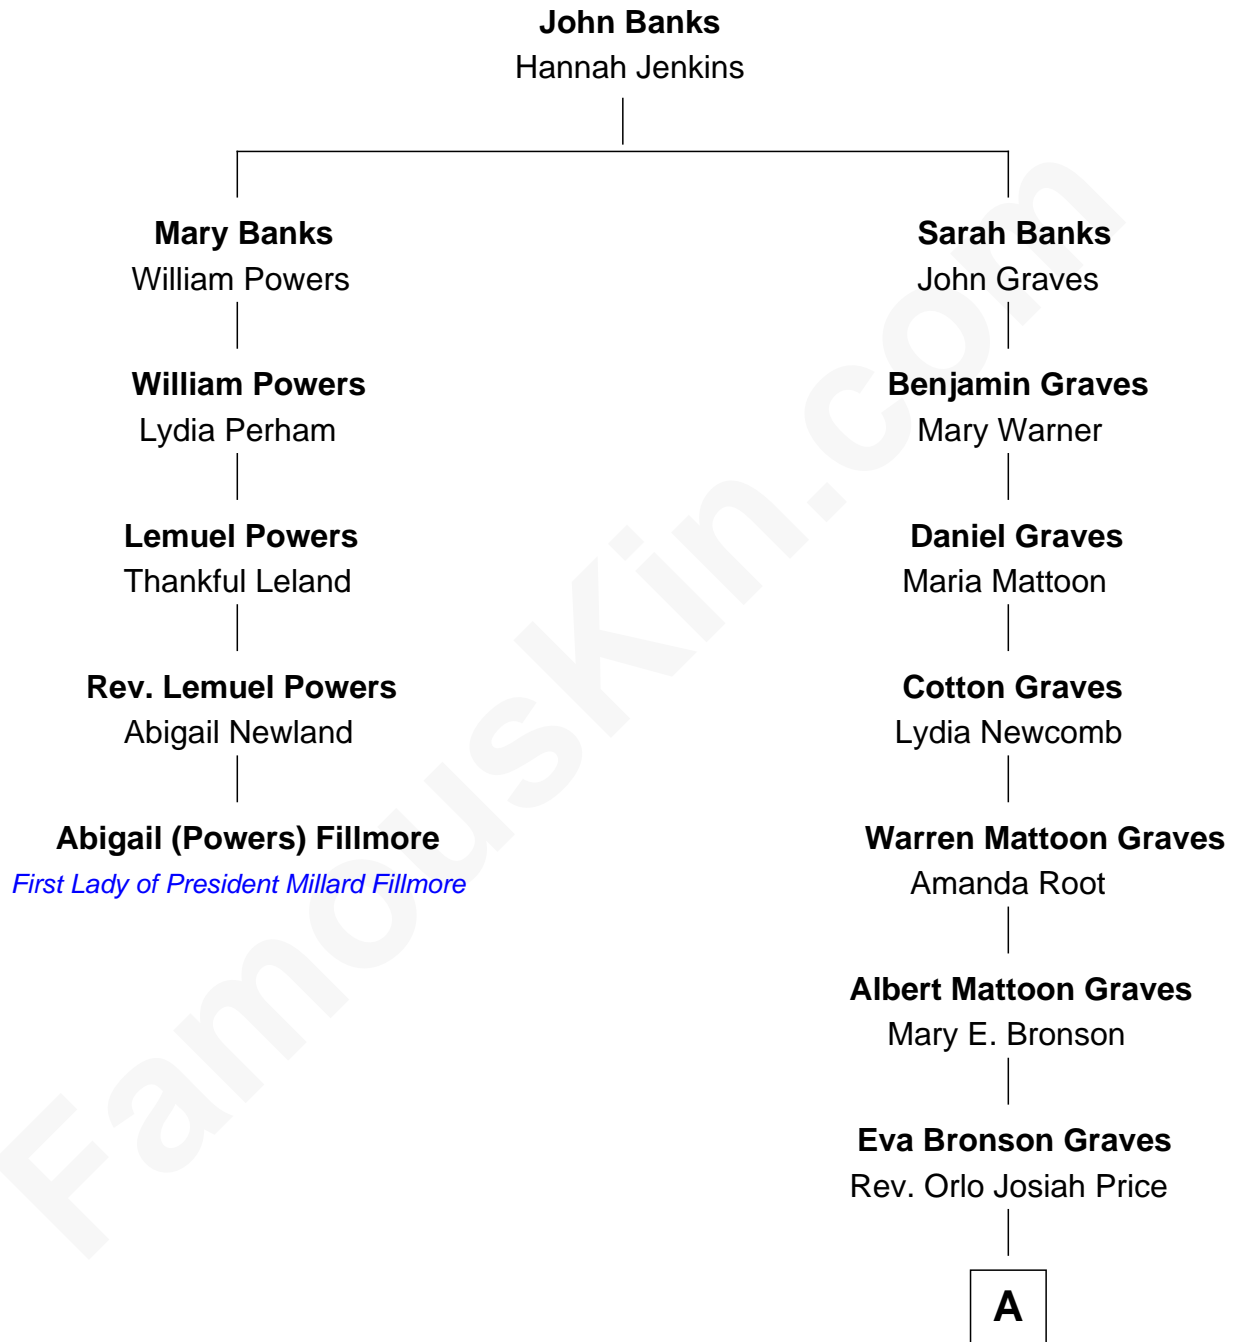

## Relationship Chart of

### Abigail (Powers) Fillmore

*First Lady of President Millard Fillmore*

4th cousin 4 times removed of

**John Lithgow**

*Stage, TV, and Movie Actor*

A

**Sarah Jane Price**  
Arthur Washington Lithgow

**John Lithgow**  
*Stage, TV, and Movie Actor*