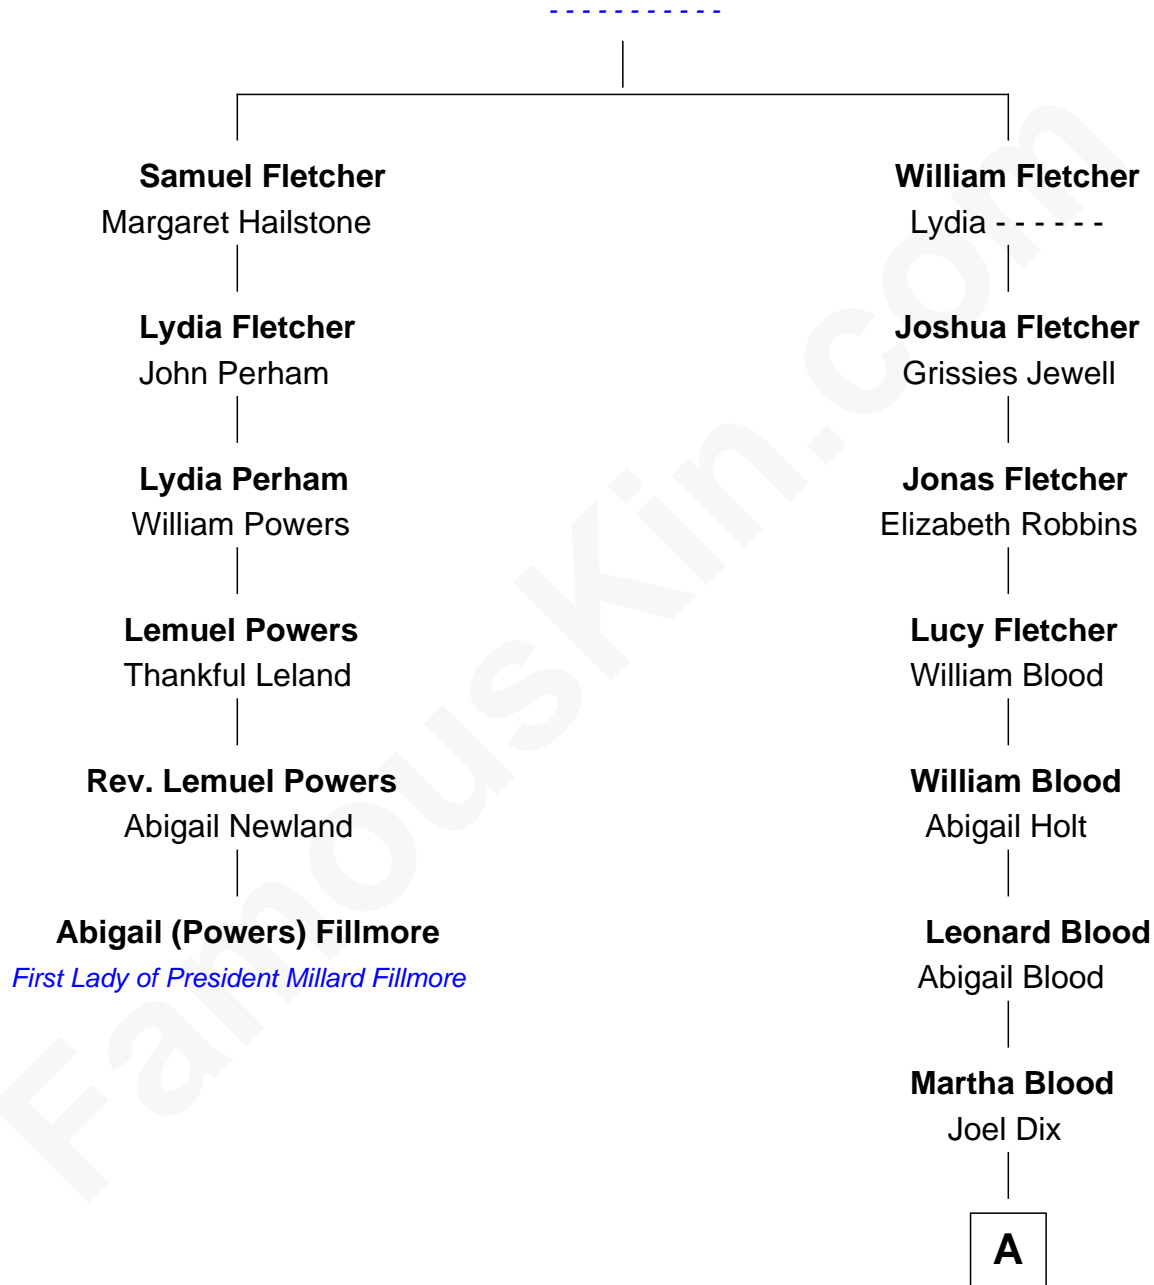

FamousKin.com Relationship Chart of

Abigail (Powers) Fillmore
First Lady of President Millard Fillmore

5th cousin 6 times removed of

John Cena

Movie Actor and WWE Pro Wrestler

Robert Fletcher

A

Martha Emma Dix