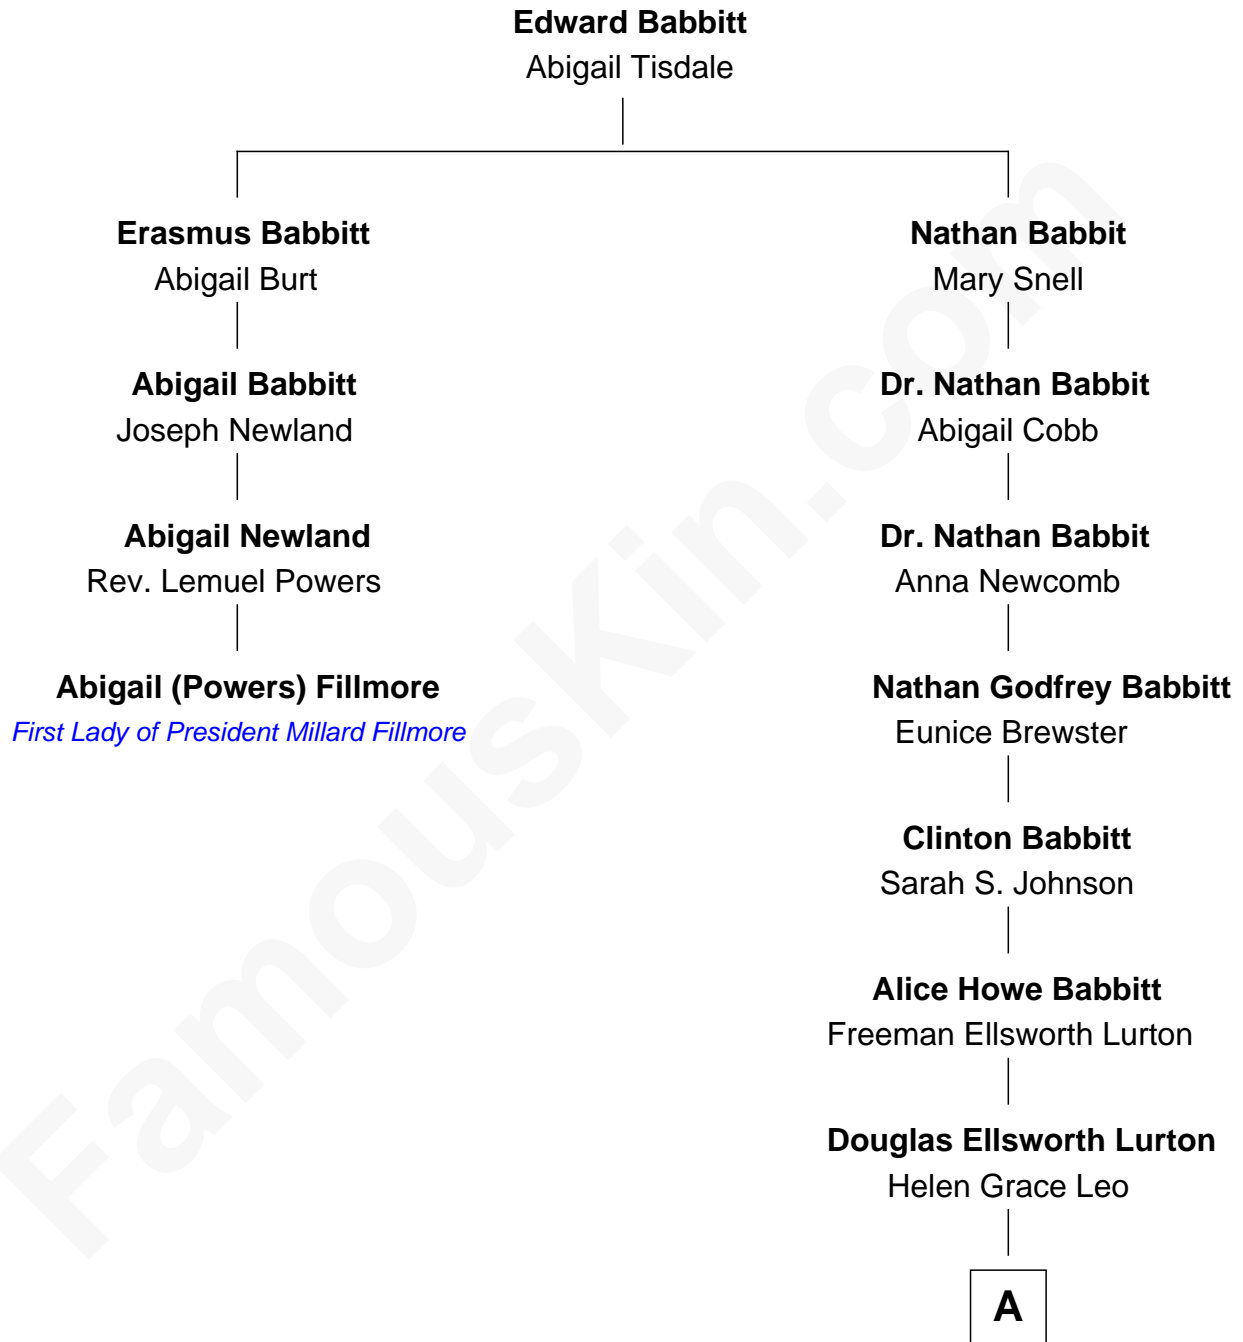

FamousKin.com
Relationship Chart of
Abigail (Powers) Fillmore

First Lady of President Millard Fillmore

3rd cousin 5 times removed of

Brewster Kahle

Founder, Internet Archive

A

—
Margaret Mary Lurton

Robert Vinton Kahle

—
Brewster Kahle

Founder, Internet Archive

FamousKin.com