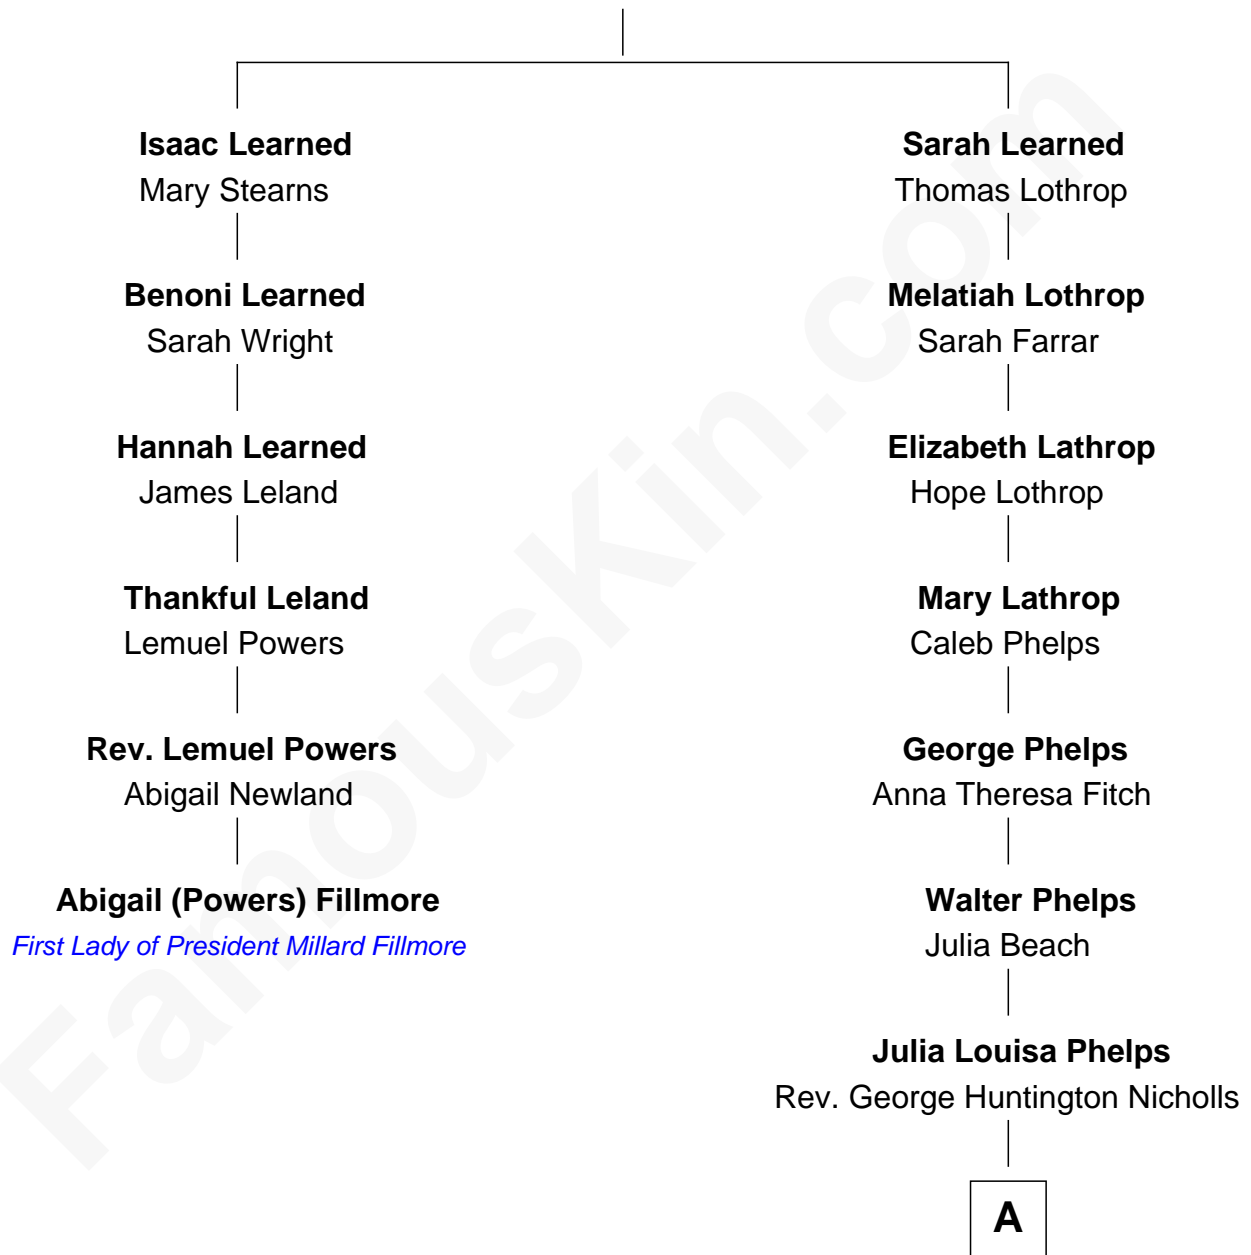

FamousKin.com

Relationship Chart of

Abigail (Powers) Fillmore

First Lady of President Millard Fillmore

5th cousin 6 times removed of

Treat Williams

TV & Movie Actor

William Learned
Goodith Gilman

A

—
Mary Nicholls

Charles W. Barnum

—
Richard Nicholls Barnum

Marian Hutchison Cocks

—
Eleanor Barnum

Treat Payne Andrew

—
Marian Andrew