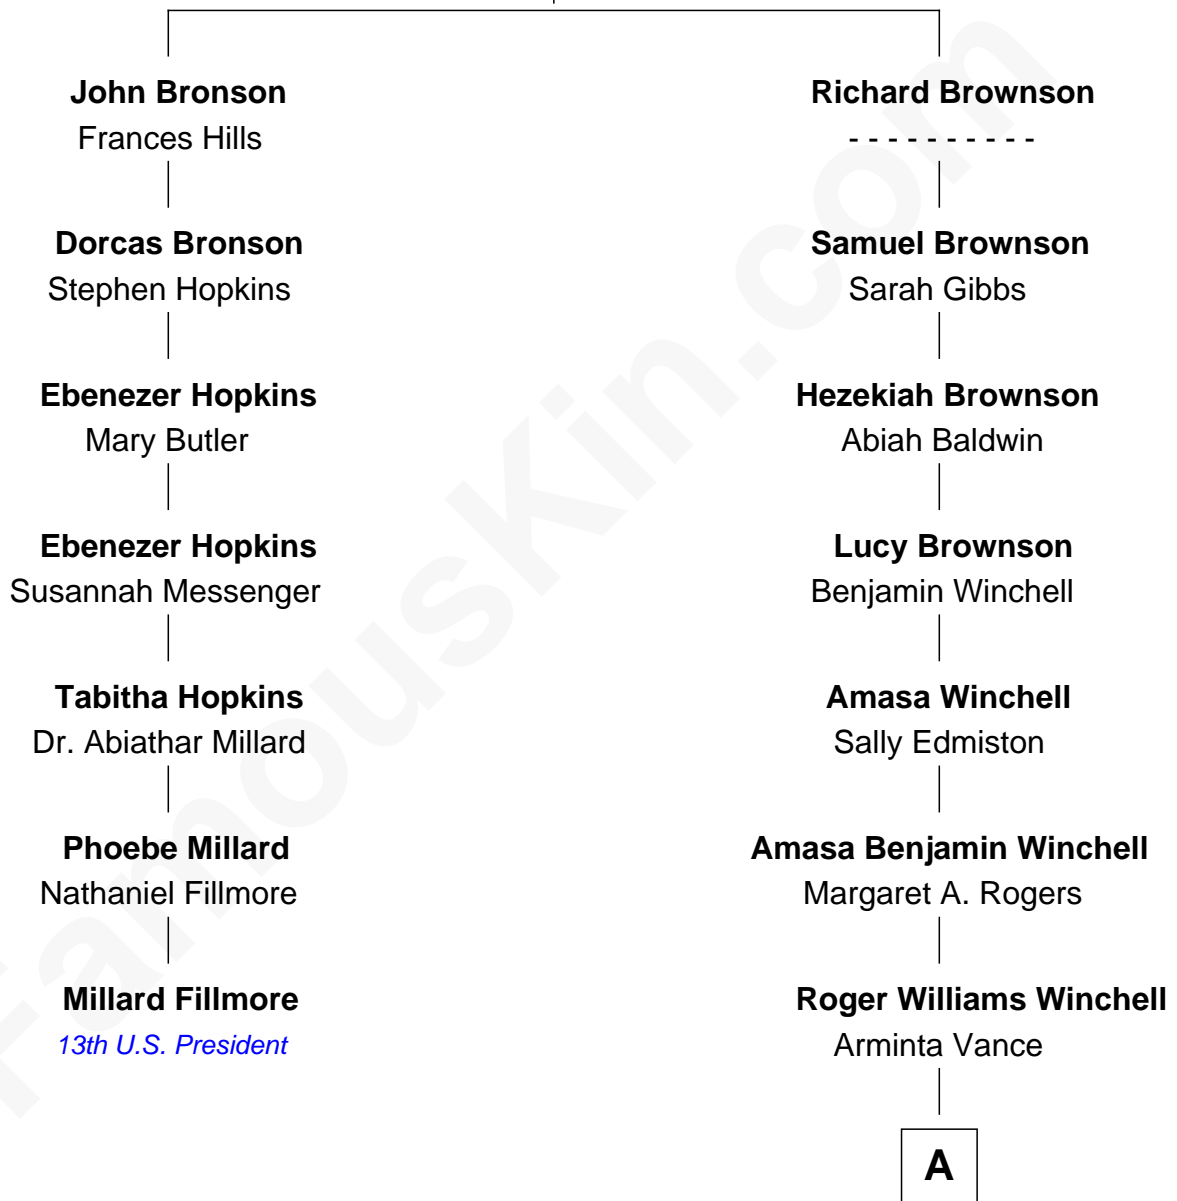

FamousKin.com Relationship Chart of

Millard Fillmore

13th U.S. President

6th cousin 4 times removed of

Anna Faris

TV and Movie Actress

Roger Brownson

Mary Underwood

A

Veronica Ream Winchell

John Bathurst

Winchell Bathurst

Minnie Madie Meins

Karen Louise Bathurst

John Homan Faris

Anna Faris