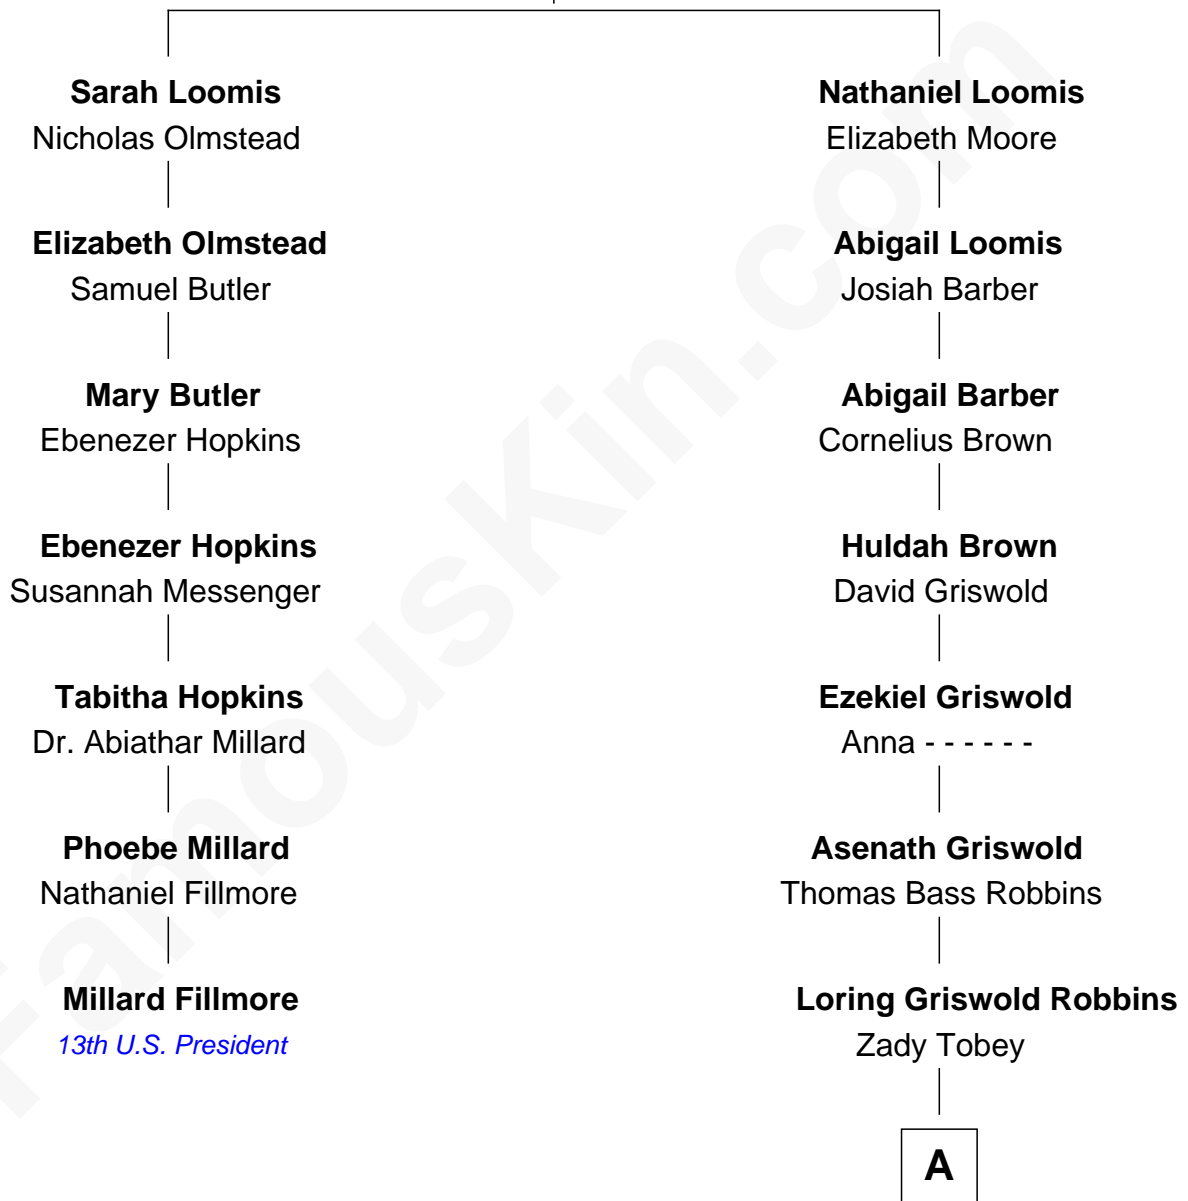

# FamousKin.com Relationship Chart of

**Millard Fillmore**

*13th U.S. President*

6th cousin 5 times removed of

**Billy Bush**

*TV Personality and Host*

**Joseph Loomis**

Mary White

**A**

—  
**Eugene Hobart Robbins**

Mary Salome Deland

—  
**Loring Griswold Robbins**

Josephine Colwell

—  
**Cornelia Durant Robbins**

Horace Russ Van Vleck Bradley

—  
**Josephine Colwell Bradley**