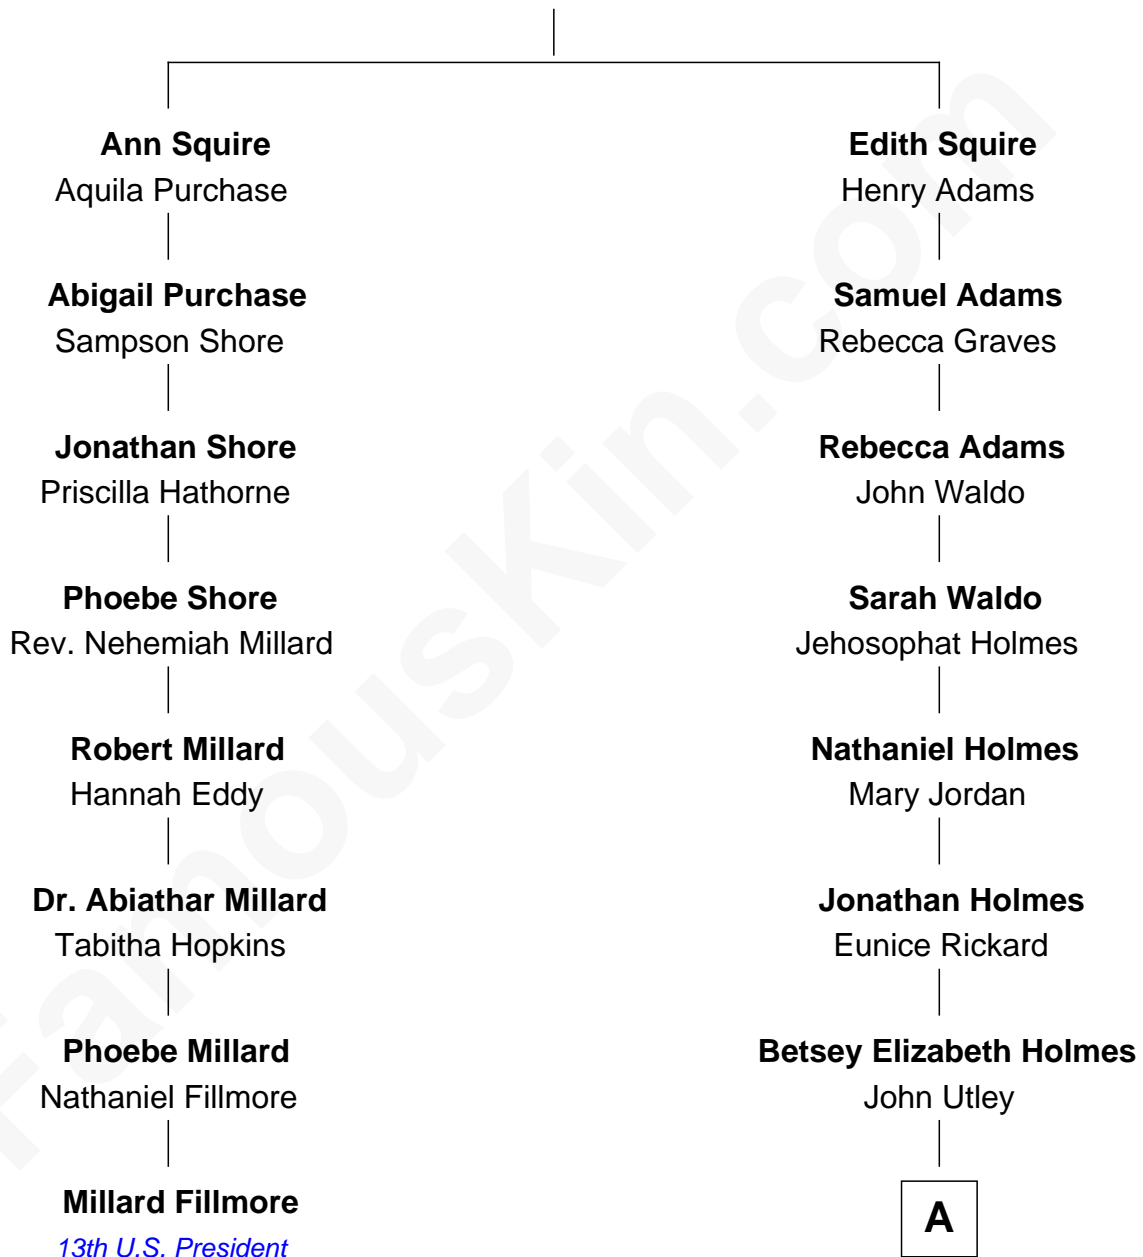

FamousKin.com Relationship Chart of

Millard Fillmore

13th U.S. President

7th cousin 3 times removed of

Ray Stanton Avery

Founder, Avery Dennison Corp.

Henry Squire

A

—
Emeline Utley

Hart Massey

—
Ella Amelia Massey

Samuel Fowler Dickinson

—
Emma Miller Dickinson

Oliver Perry Avery

—
Ray Stanton Avery

Founder, Avery Dennison Corp.

FamousKin.com