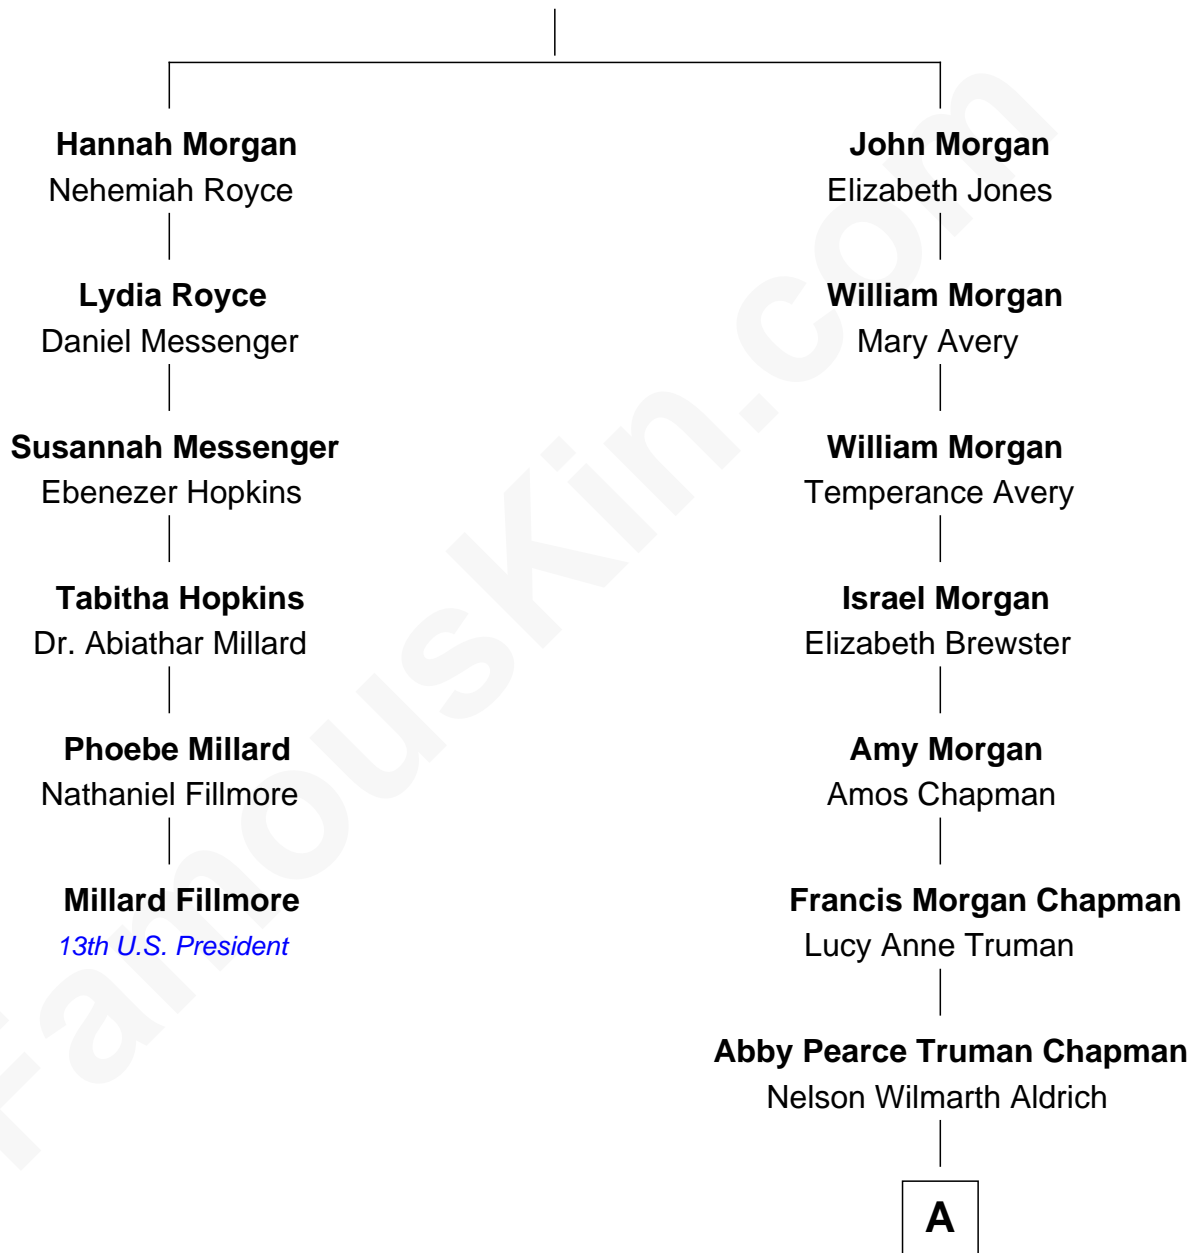

FamousKin.com Relationship Chart of

Millard Fillmore

13th U.S. President

5th cousin 3 times removed of

Nelson Rockefeller

41st U.S. Vice-President

James Morgan

Margery Hill

A

Abby Greene Aldrich
John Davison Rockefeller

Nelson Rockefeller
41st U.S. Vice-President

FamousKin.com