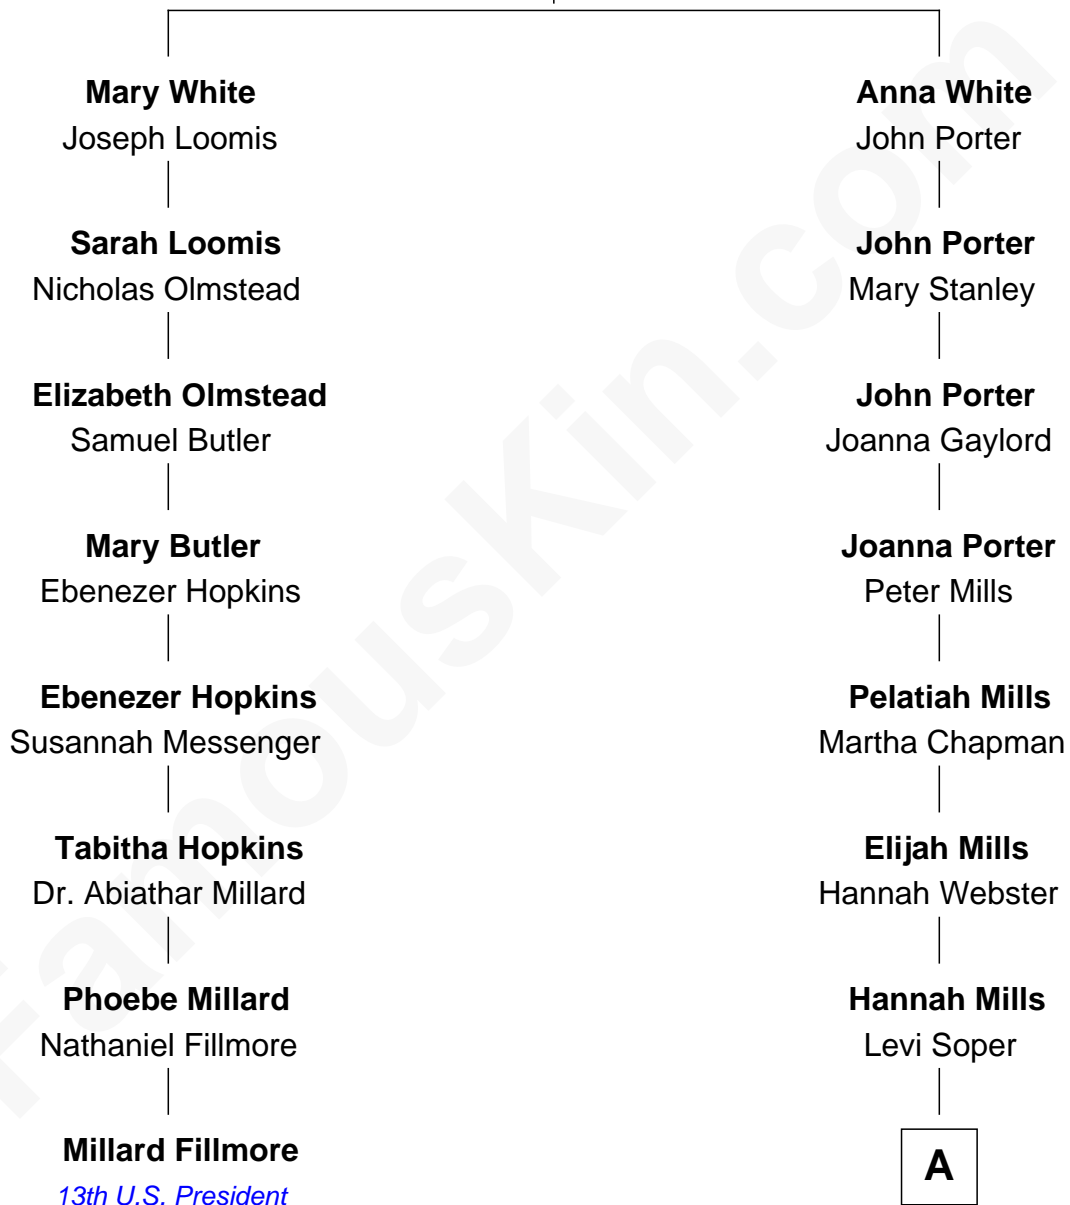

FamousKin.com Relationship Chart of

Millard Fillmore

13th U.S. President

7th cousin 7 times removed of

Post Malone

American Rapper

Robert White

Bridget Allgar

A

David Soper

Mary Luther

Edward O. Soper

Jane E. Bailey

Devillow Soper

Weltha Wildrick

Anna E. Soper