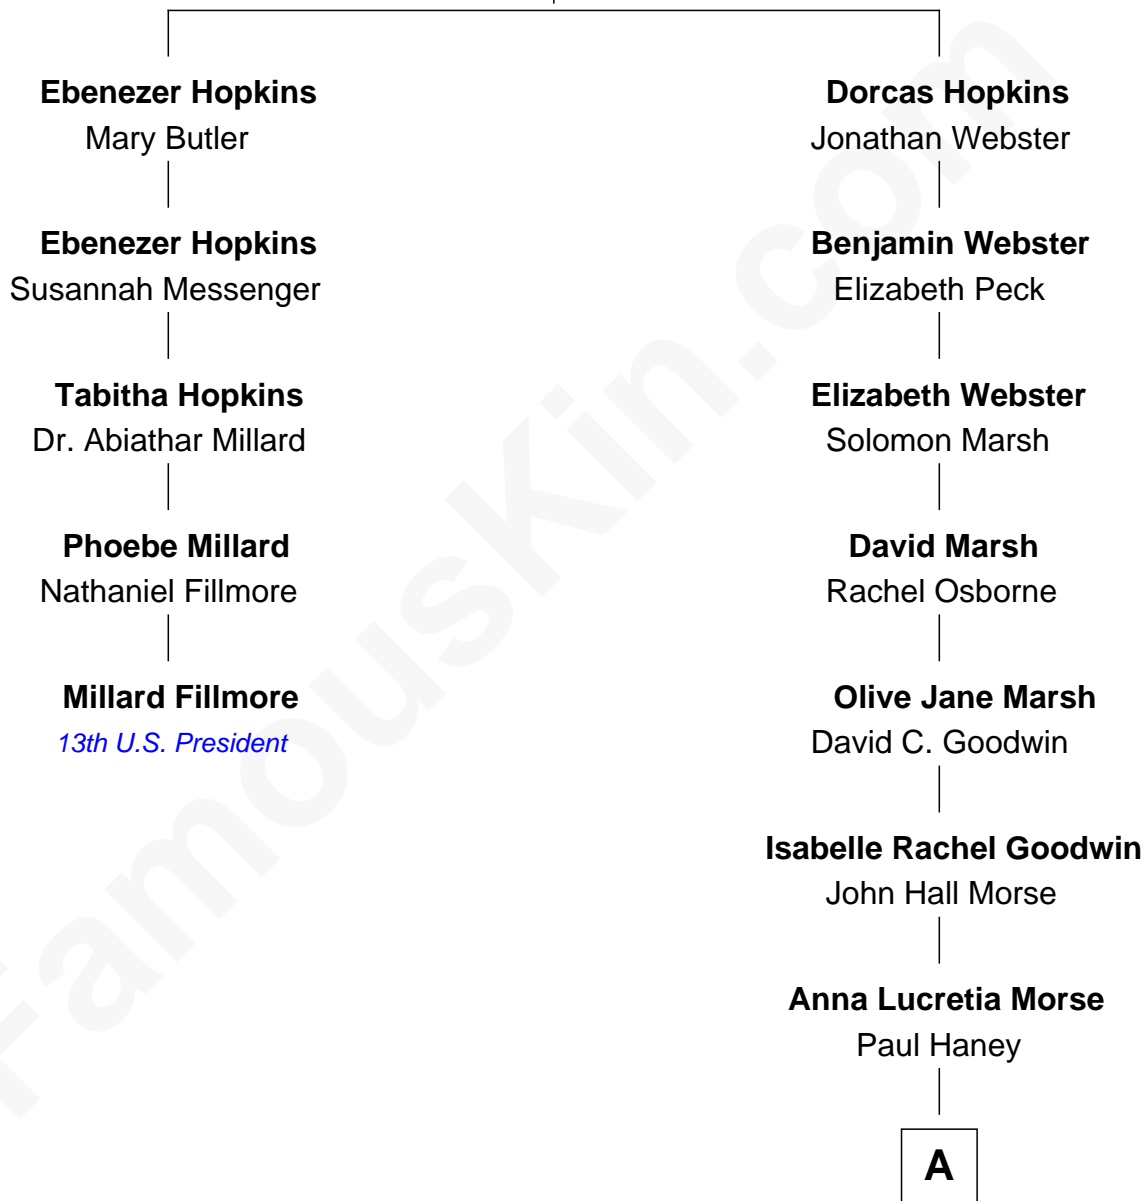

# FamousKin.com Relationship Chart of

**Millard Fillmore**

*13th U.S. President*

4th cousin 6 times removed of

**Joe Keery**

*TV and Movie Actor*

**Stephen Hopkins**

Dorcas Bronson

**A**

John Thomas Haney

Virginia Mae Holmes

Susan Rae Haney

Robert McClellan Barger

Nina Rae Barger

David Grover Keery

**Joe Keery**

*TV and Movie Actor*