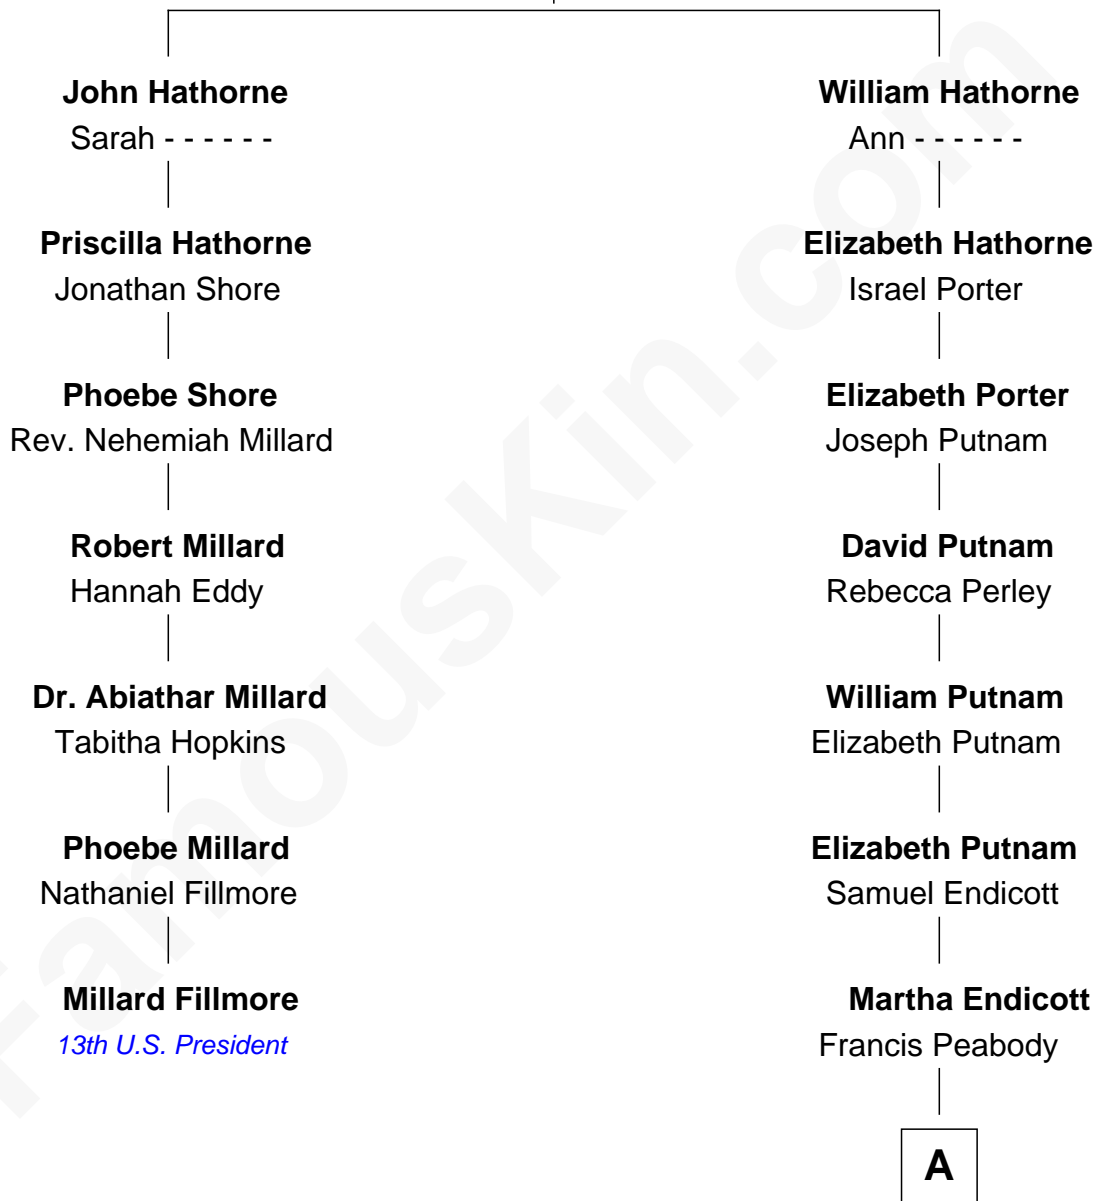

FamousKin.com Relationship Chart of

Millard Fillmore

13th U.S. President

6th cousin 5 times removed of

Kyra Sedgwick

TV and Movie Actress

William Hathorne

Sarah - - - - -

A

—
Samuel Endicott Peabody

Marianne Cabot Lee

—
Rev. Dr. Endicott Peabody

Fannie Peabody

—
Helen Peabody

Robert Minturn Sedgwick

—
Henry Dwight Sedgwick

Patricia Ann Rosenwald

—
Kyra Sedgwick

TV and Movie Actress