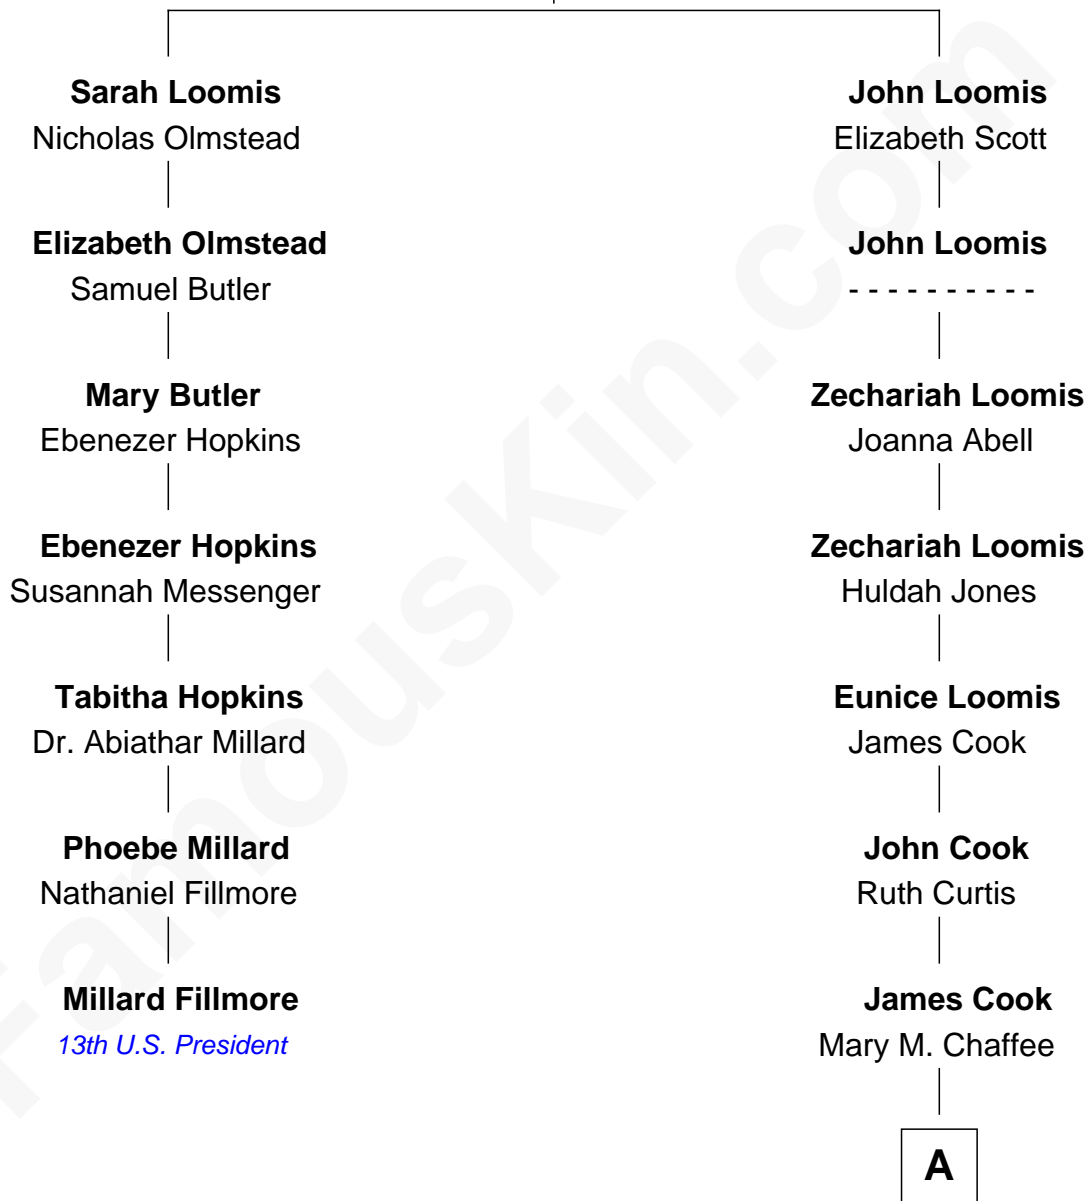

FamousKin.com Relationship Chart of

Millard Fillmore

13th U.S. President

6th cousin 4 times removed of

Shadoe Stevens

Radio Disc Jockey

Joseph Loomis

Mary White

A

Josey Chaffee Cook
Julianne Frances Taylor

Frances Jemima Cook
Albert Baas

LaVerne M. Baas
Keith Karl Ingstad

Shadoe Stevens
Radio Disc Jockey