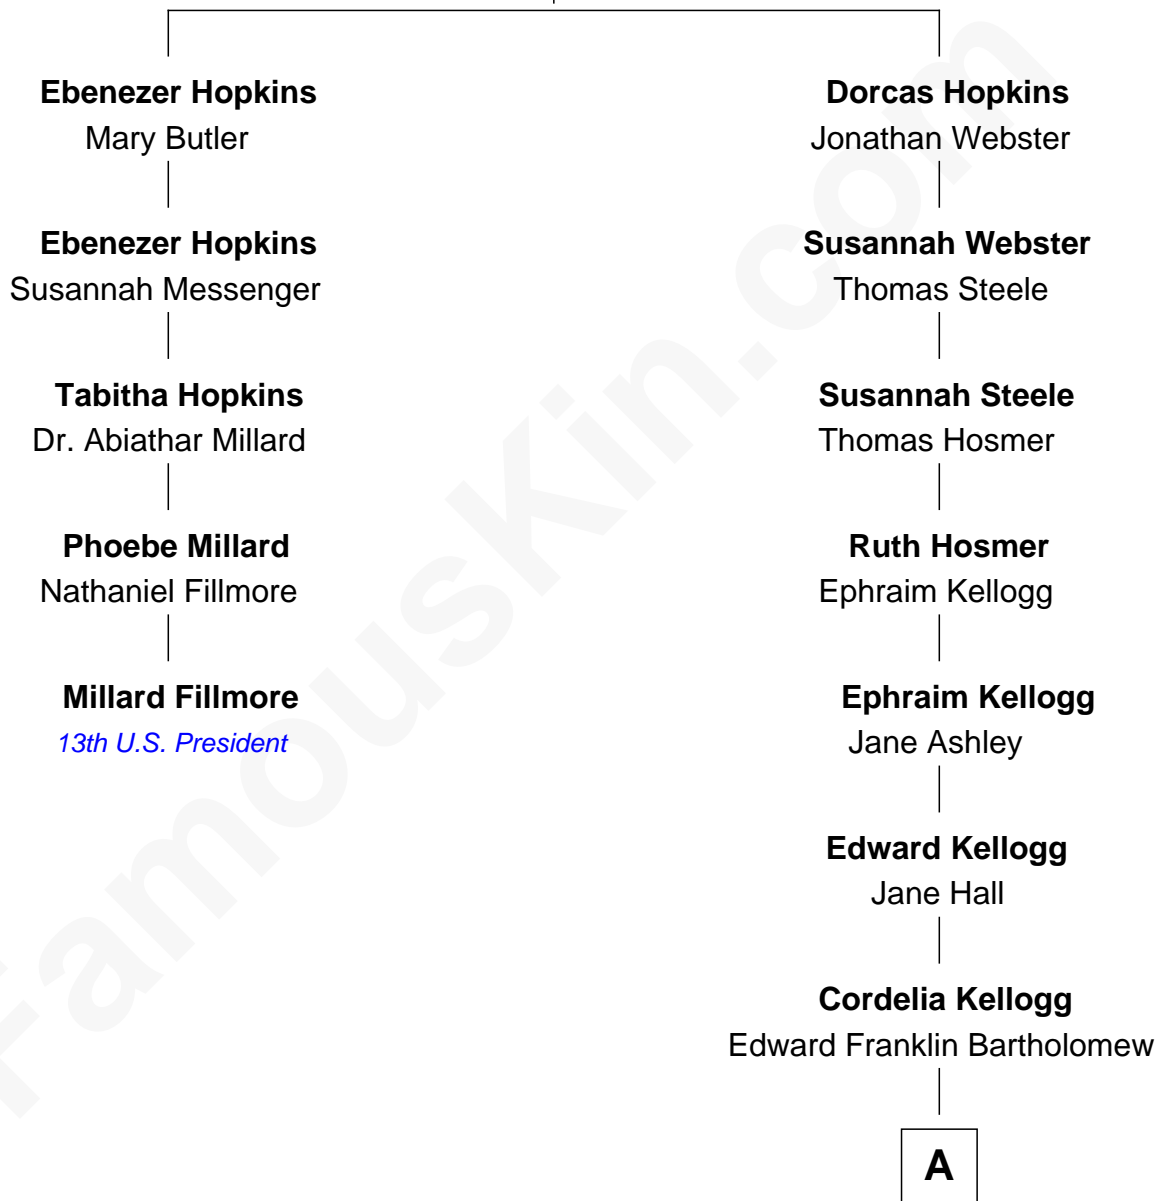

FamousKin.com Relationship Chart of

Millard Fillmore

13th U.S. President

4th cousin 6 times removed of

Clint Eastwood

TV & Film Actor and Director

Stephen Hopkins

Dorcas Bronson

A

—
Sophia Aurelia Bartholomew

Charles Claude Runner

—
Waldo Errol Runner

Virginia May McClanahan

—
Margaret Ruth Runner

Clinton Eastwood

—
Clint Eastwood