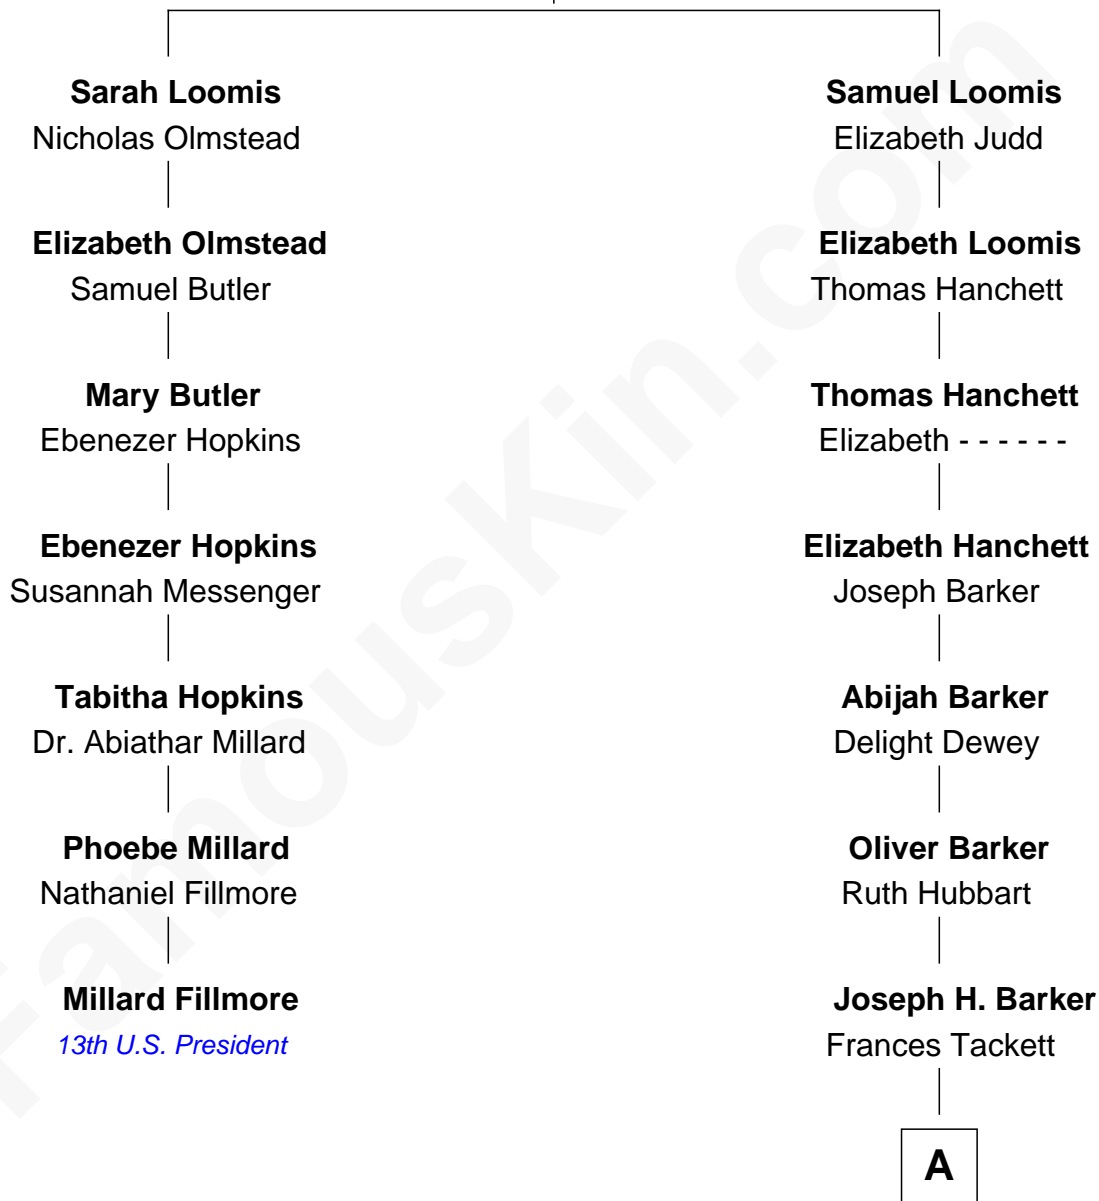

# FamousKin.com Relationship Chart of

**Millard Fillmore**

*13th U.S. President*

6th cousin 2 times removed of

**Bob Barker**

*TV Game Show Host*

**Joseph Loomis**

Mary White

**A**

Byron John Barker  
Matilda Kent Tarleton

**Bob Barker**  
*TV Game Show Host*

FamousKin.com