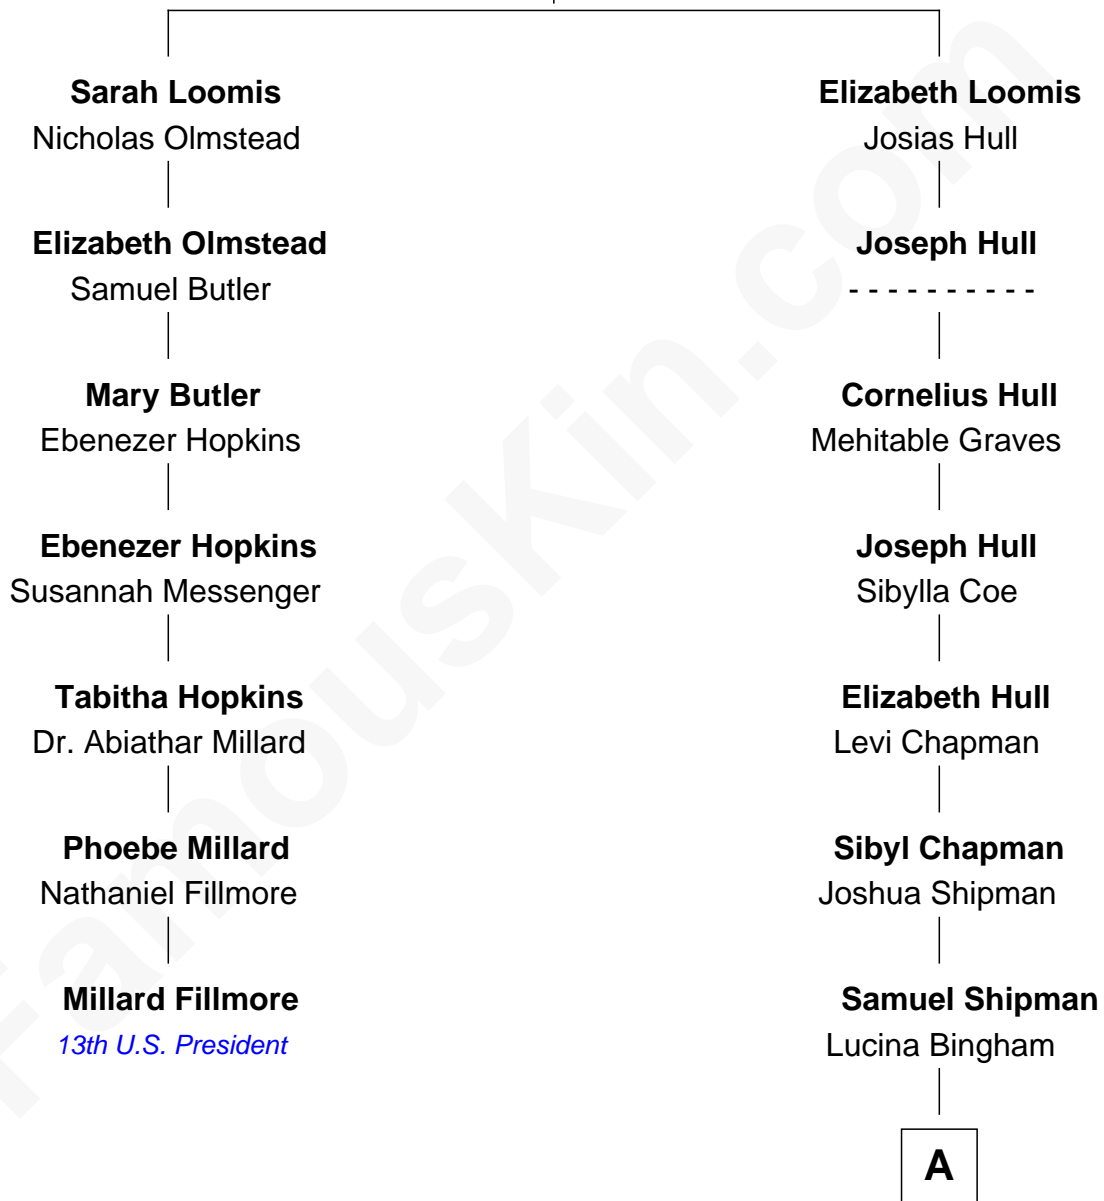

FamousKin.com Relationship Chart of

Millard Fillmore

13th U.S. President

6th cousin 4 times removed of

Dewey F. Bartlett

19th Governor of Oklahoma

Joseph Loomis

Mary White

A

Harriet Lucena Shipman

Martin Dewey Follett

Alfred Dewey Follett

Lula Hopkins

Jessie Hopkins Follett

David Albert Bartlett

Dewey F. Bartlett

19th Governor of Oklahoma

FamousKin.com