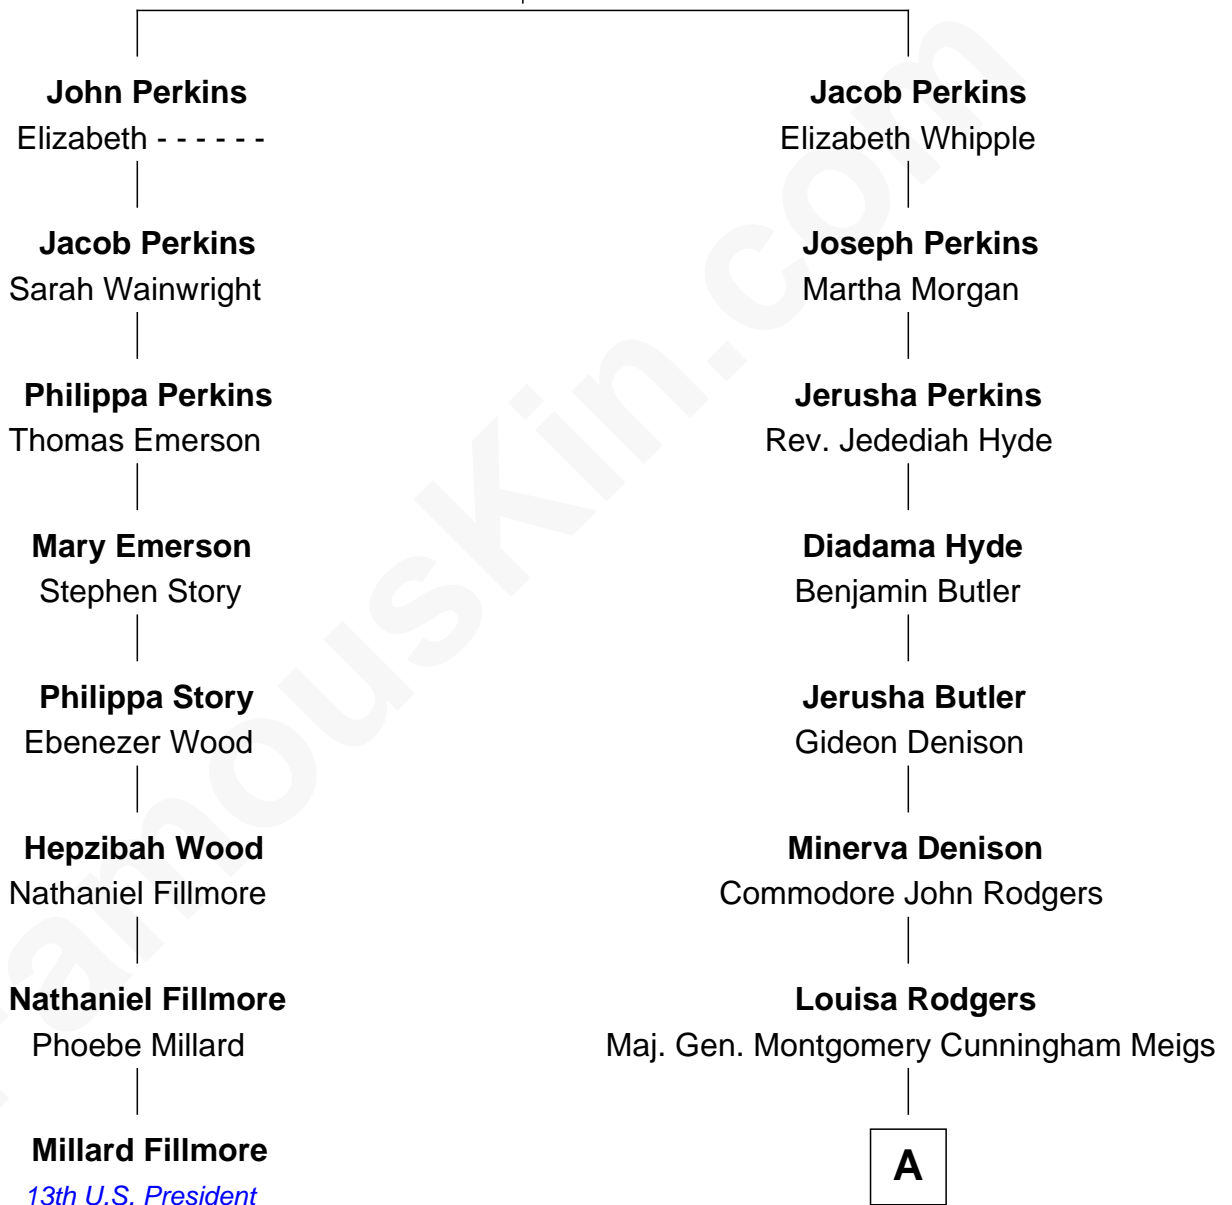

FamousKin.com Relationship Chart of

Millard Fillmore

13th U.S. President

7th cousin 4 times removed of

Parker Stevenson

TV and Movie Actor

John Perkins

Judith Gater

A

—
Mary Montgomery Meigs
Col. Joseph Hancock Taylor

—
Evelyn Taylor
Eli Kirk Price

—
Philip Price
Sarah Meade Harrison

—
Sarah Meade Price
Richard Stevenson Parker

—
Parker Stevenson
TV and Movie Actor

FamousKin.com