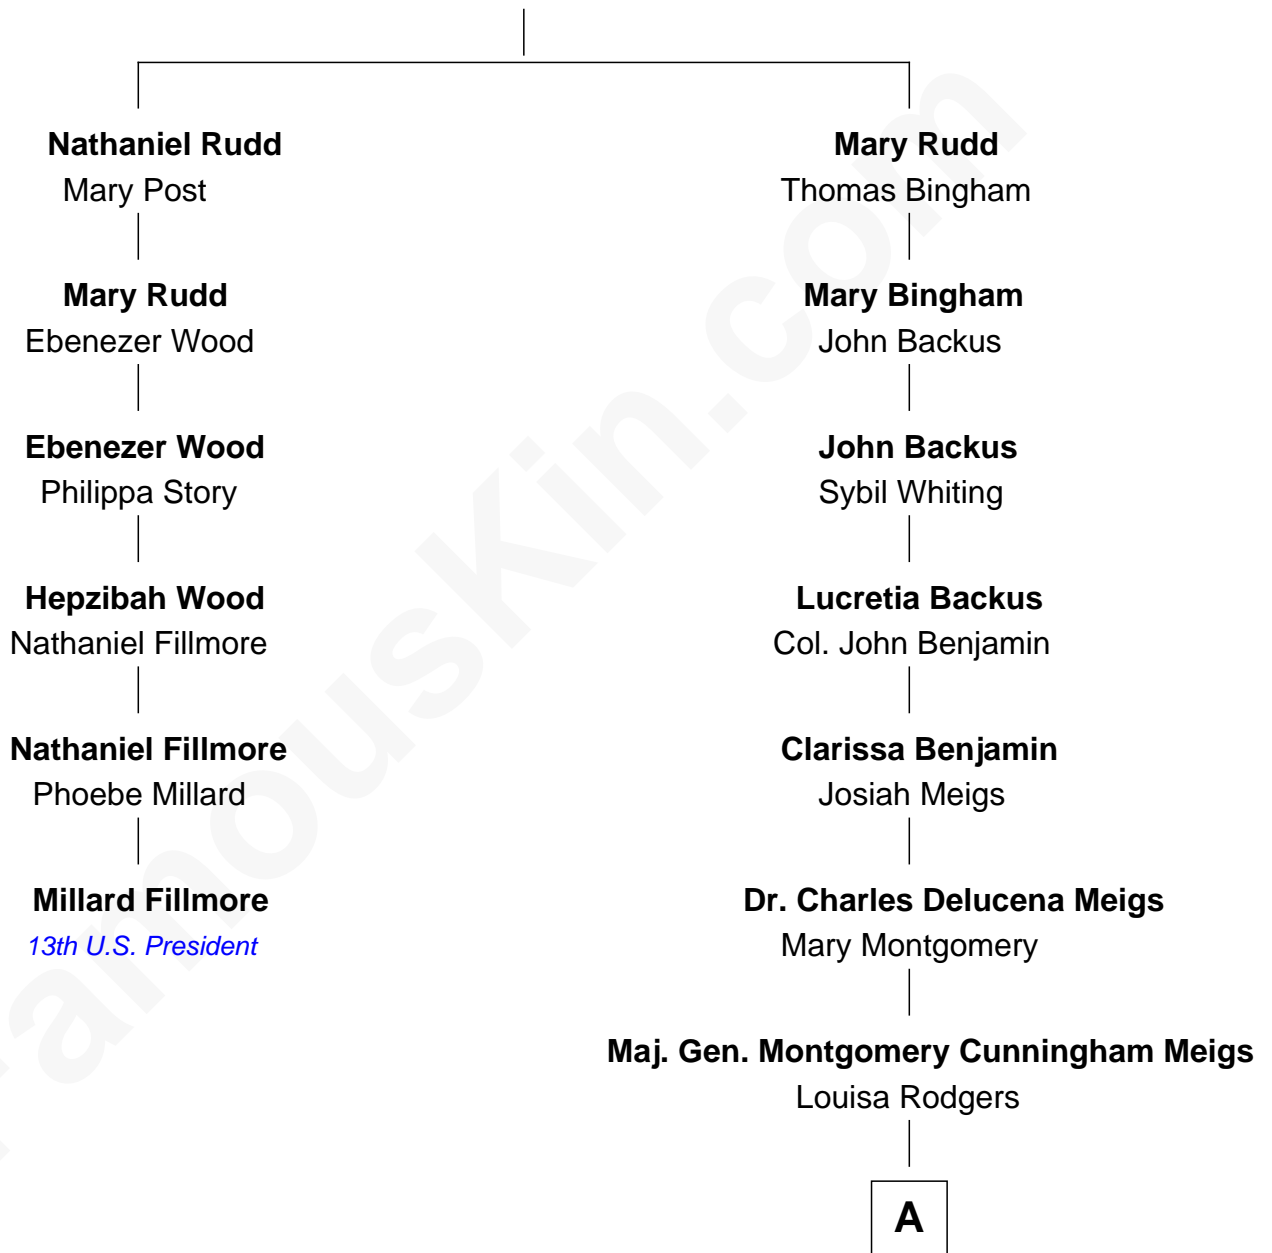

FamousKin.com Relationship Chart of

Millard Fillmore

13th U.S. President

5th cousin 6 times removed of

Parker Stevenson

TV and Movie Actor

Jonathan Rudd

A

—
Mary Montgomery Meigs
Col. Joseph Hancock Taylor

—
Evelyn Taylor
Eli Kirk Price

—
Philip Price
Sarah Meade Harrison

—
Sarah Meade Price
Richard Stevenson Parker

—
Parker Stevenson
TV and Movie Actor