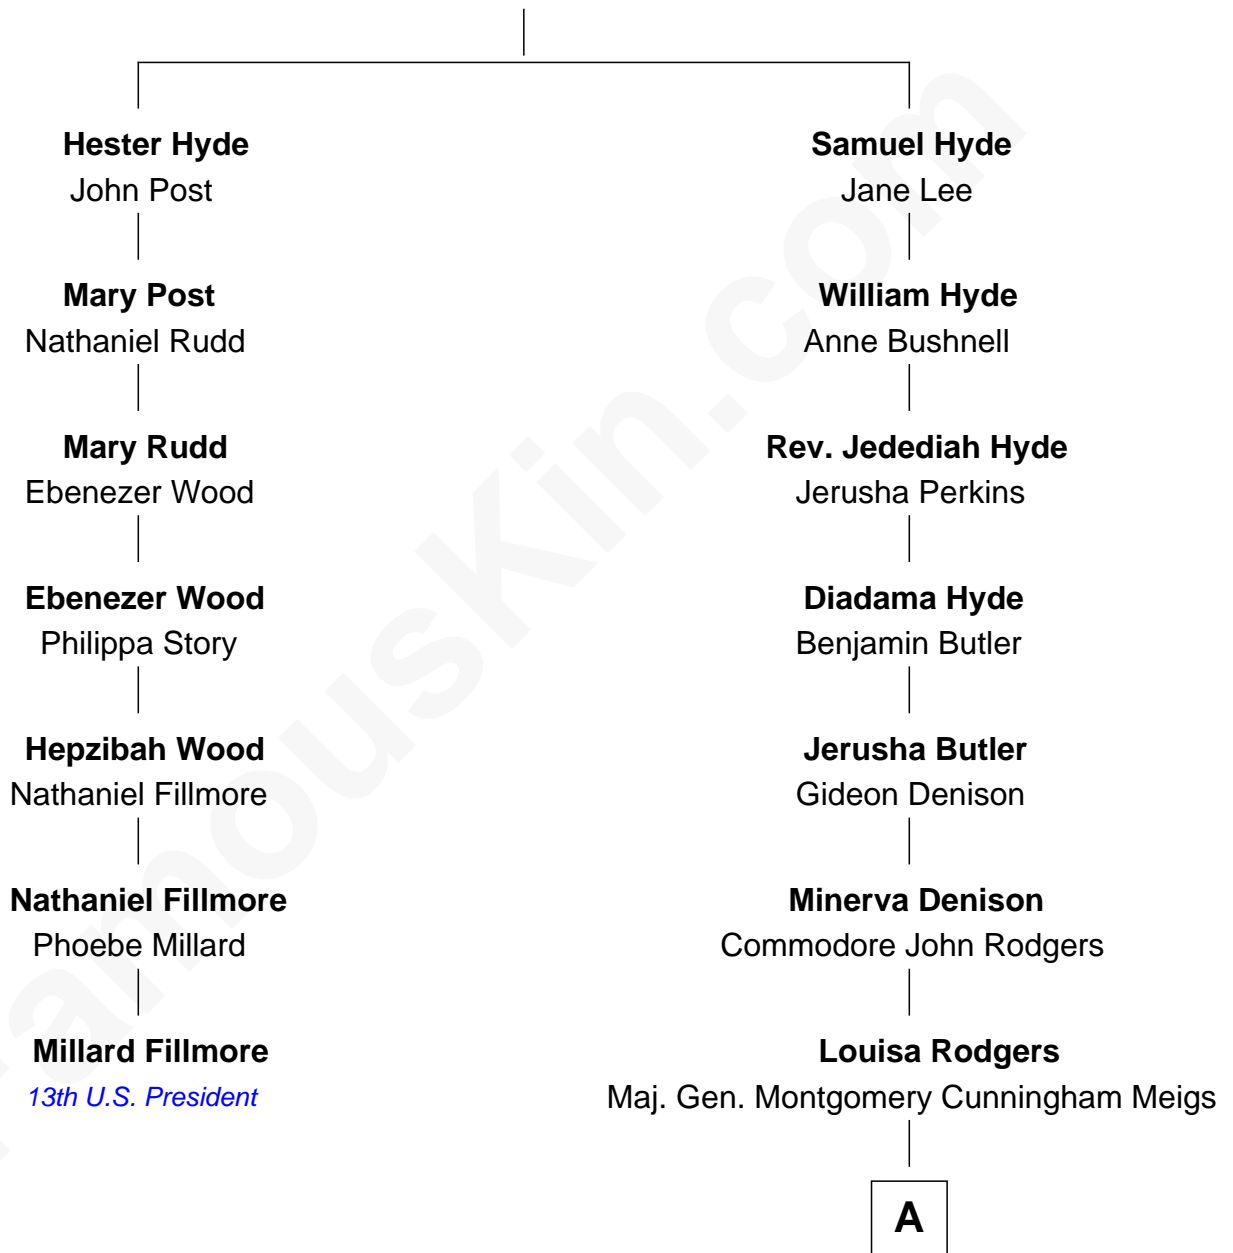

FamousKin.com Relationship Chart of

Millard Fillmore

13th U.S. President

6th cousin 5 times removed of

Parker Stevenson

TV and Movie Actor

William Hyde

A

—
Mary Montgomery Meigs
Col. Joseph Hancock Taylor

—
Evelyn Taylor
Eli Kirk Price

—
Philip Price
Sarah Meade Harrison

—
Sarah Meade Price
Richard Stevenson Parker

—
Parker Stevenson
TV and Movie Actor

FamousKin.com