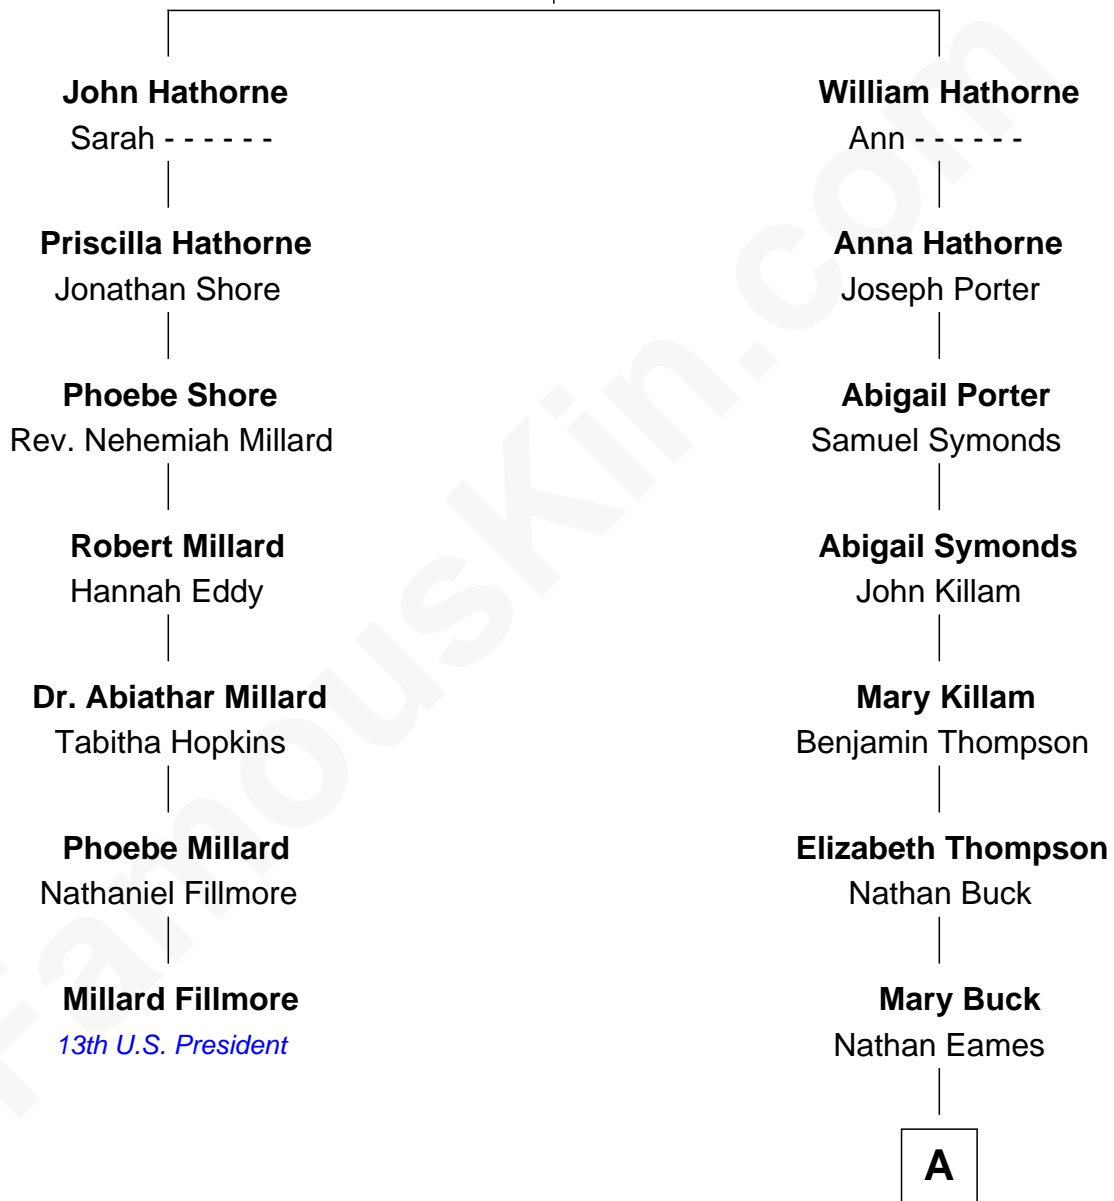

# FamousKin.com Relationship Chart of

**Millard Fillmore**

*13th U.S. President*

6th cousin 7 times removed of

**Donnie Wahlberg**

*Singer and Movie Actor*

**William Hathorne**

Sarah - - - - -

**A**

**Mary Ann Eames**

James H. Hale

**Mary Elizabeth Hale**

John A. Taylor

**Alma Elizabeth Taylor**

George W. McKittrick

**Ellen Floyd McKittrick**

Edward Brisbois

**Leone Floyd Brisbois**

Arthur Ambrose Donnelly

**Alma Elaine Donnelly**

Donald Edward Wahlberg

**Donnie Wahlberg**

*Singer and Movie Actor*