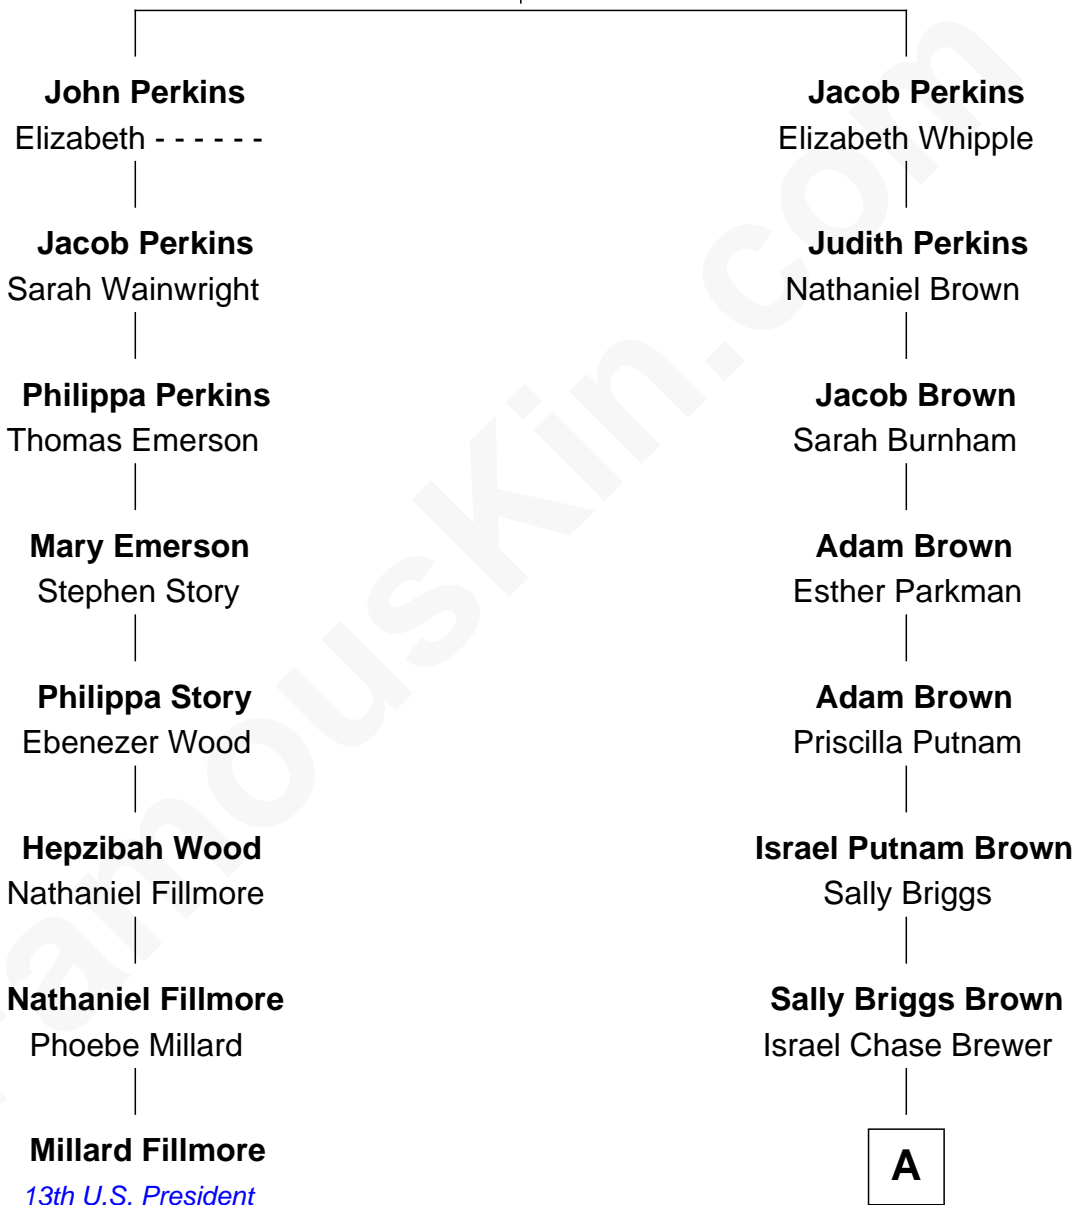

# FamousKin.com Relationship Chart of

**Millard Fillmore**  
13th U.S. President

7th cousin 2 times removed of

**Calvin Coolidge**  
30th U.S. President

**John Perkins**  
Judith Gater

A

**Sarah Almeda Brewer**  
Calvin Galusha Coolidge

**Col. John Calvin Coolidge**  
Victoria Josephine Moor

**Calvin Coolidge**  
*30th U.S. President*

FamousKin.com