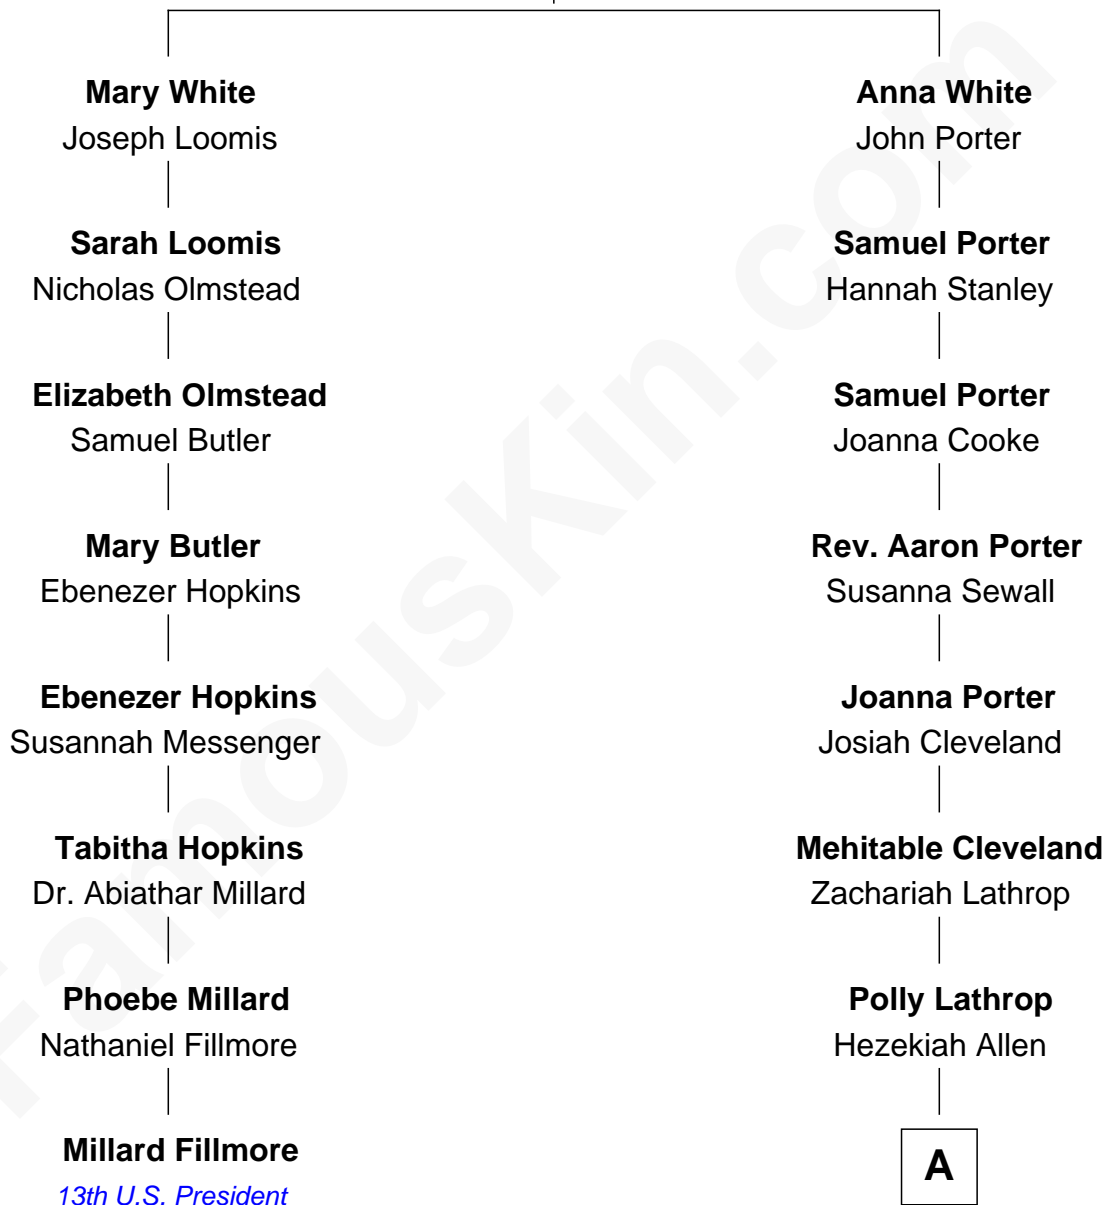

# FamousKin.com Relationship Chart of

**Millard Fillmore**

*13th U.S. President*

7th cousin 4 times removed of

**Shirley Temple**

*Movie Actress*

**Robert White**

Bridget Allgar

**A**

**Eliza Allen**

Robert Temple

**Reuben S. B. Temple**

Jane W. Dunham

**Francis Marion Temple**

Cynthia Fell Yeager

**George Francis Temple**

Gertrude Amelia Krieger

**Shirley Temple**

*Movie Actress*