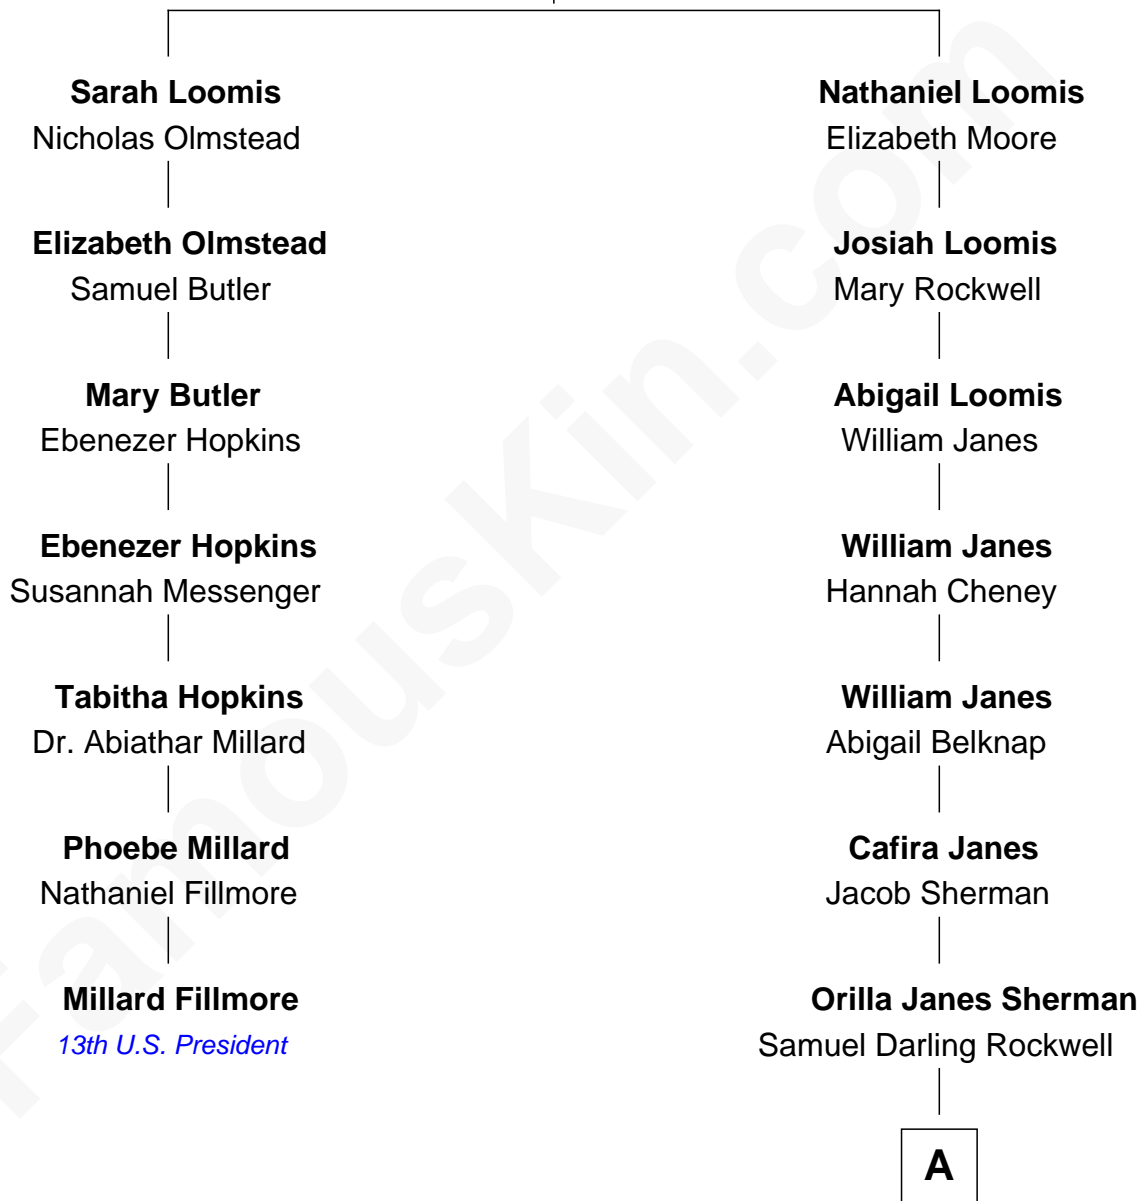

# FamousKin.com Relationship Chart of

**Millard Fillmore**

*13th U.S. President*

6th cousin 3 times removed of

**Norman Rockwell**

*American Artist*

**Joseph Loomis**

Mary White

**A**

|  
**John William Rockwell**

Phebe Boyce Waring

|  
**Jarvis Waring Rockwell**

Anne Mary Hill

|  
**Norman Rockwell**

*American Artist*

FamousKin.com