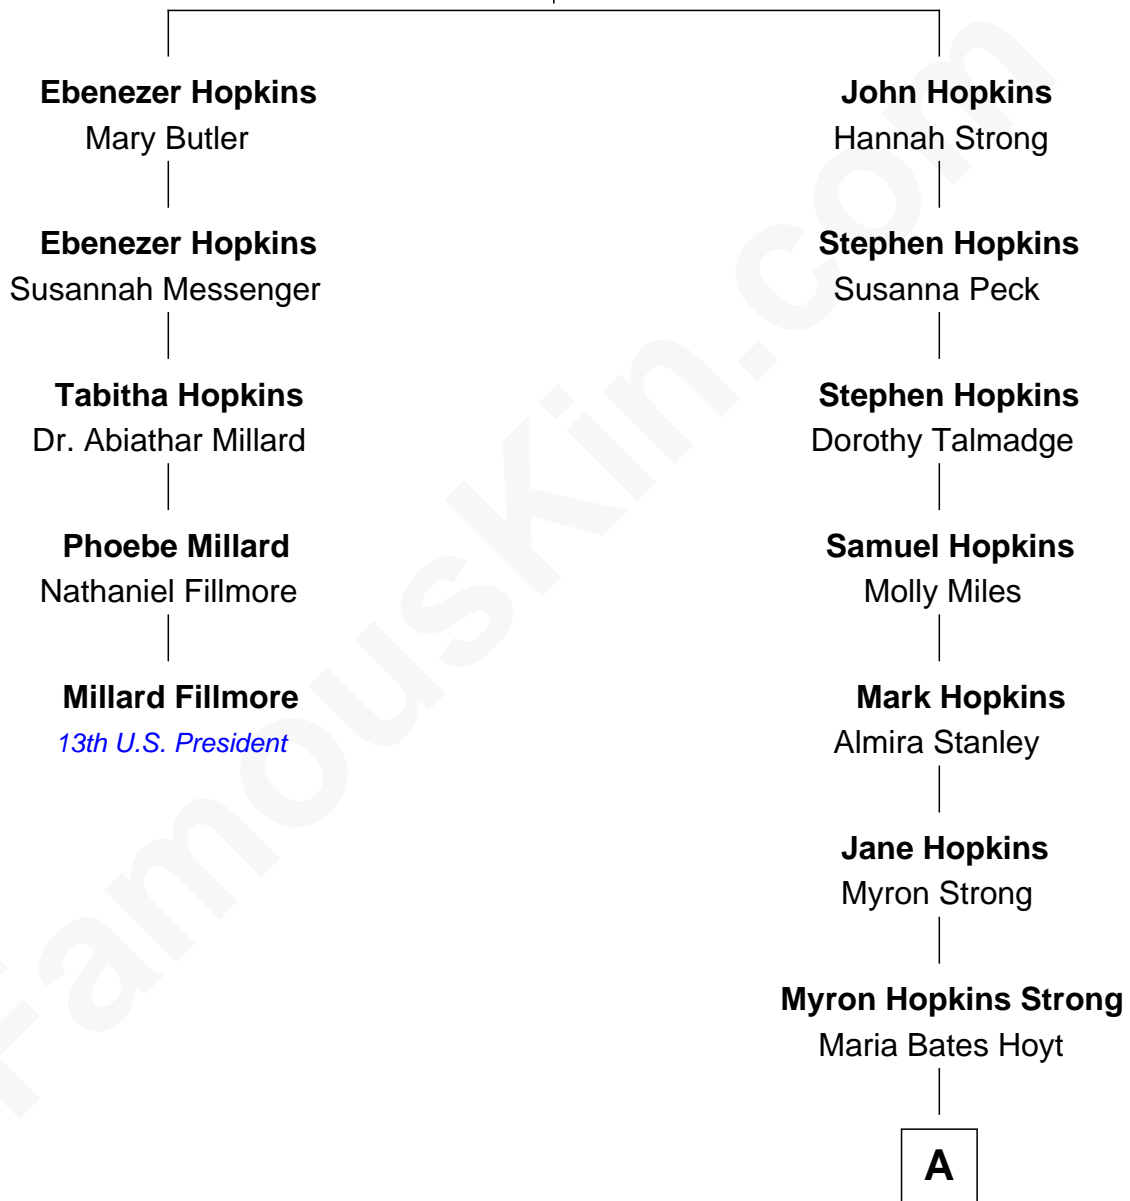

FamousKin.com Relationship Chart of

Millard Fillmore

13th U.S. President

4th cousin 7 times removed of

Ben Affleck

Movie Actor

Stephen Hopkins

Dorcas Bronson

A

—
Mary Hoyt Strong

William R. Affleck

—
Myron Hopkins Strong Affleck

Frances L. Perkins

—
Myron Hopkins Strong Affleck

Nancy Louise Byers

—
Timothy Byers Affleck