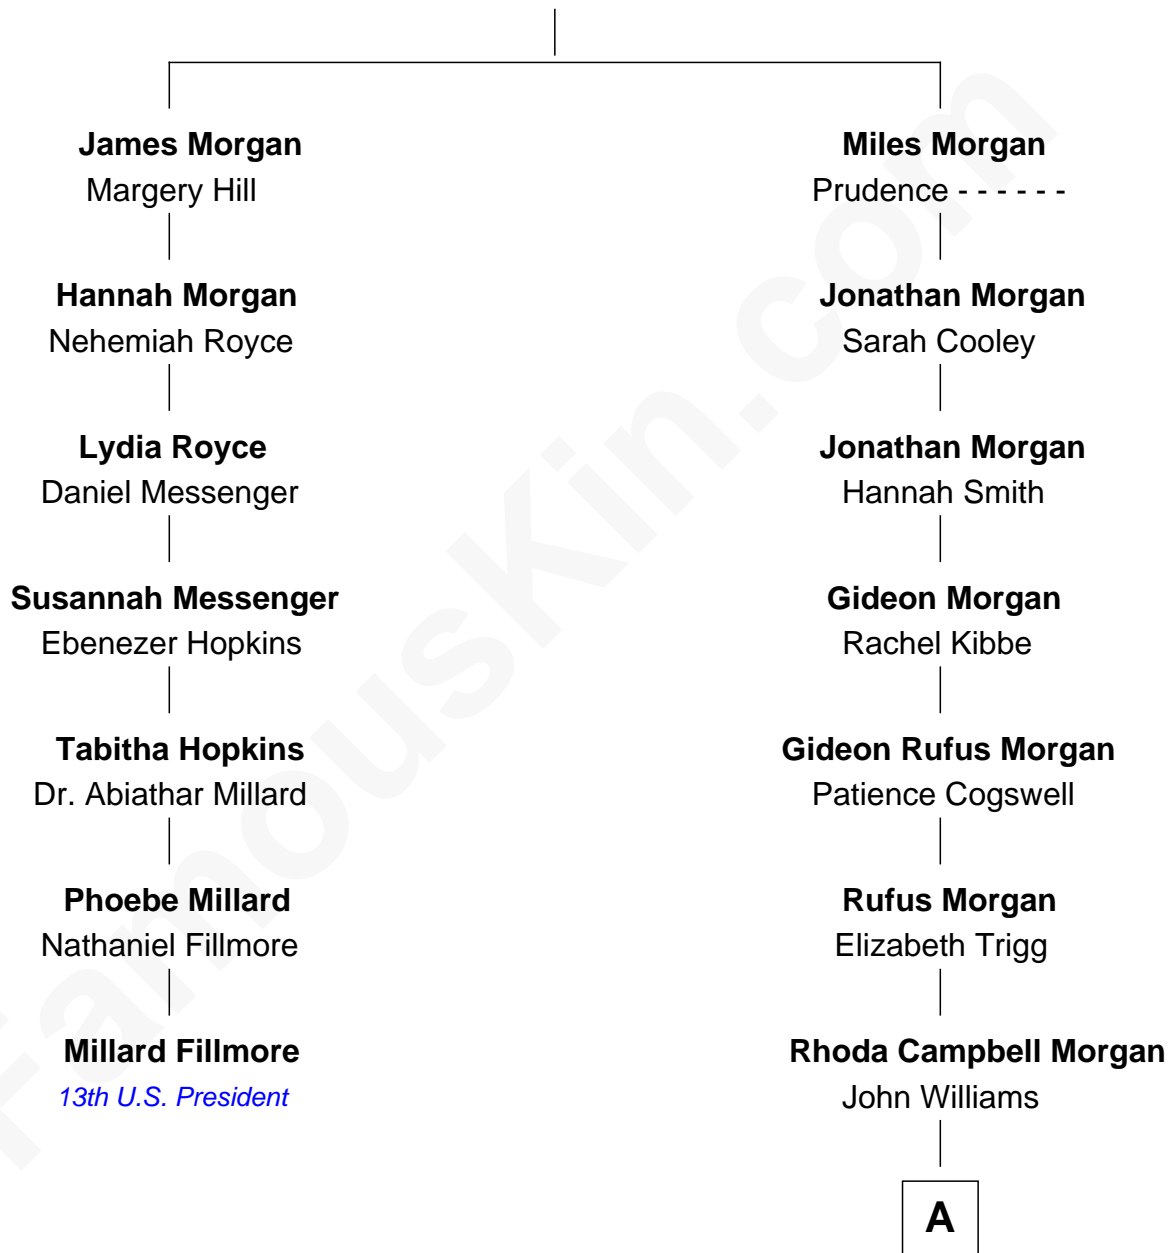

# FamousKin.com Relationship Chart of

**Millard Fillmore**

*13th U.S. President*

6th cousin 3 times removed of

**Tennessee Williams**

*Author of A Streetcar Named Desire*

**William Morgan**

**A**

—  
**Thomas Lanier Williams**

Isabelle Coffin

—  
**Cornelius Coffin Williams**

Edwina Dakin

—  
**Tennessee Williams**

*Author of [A Streetcar Named Desire](#)*

FamousKin.com