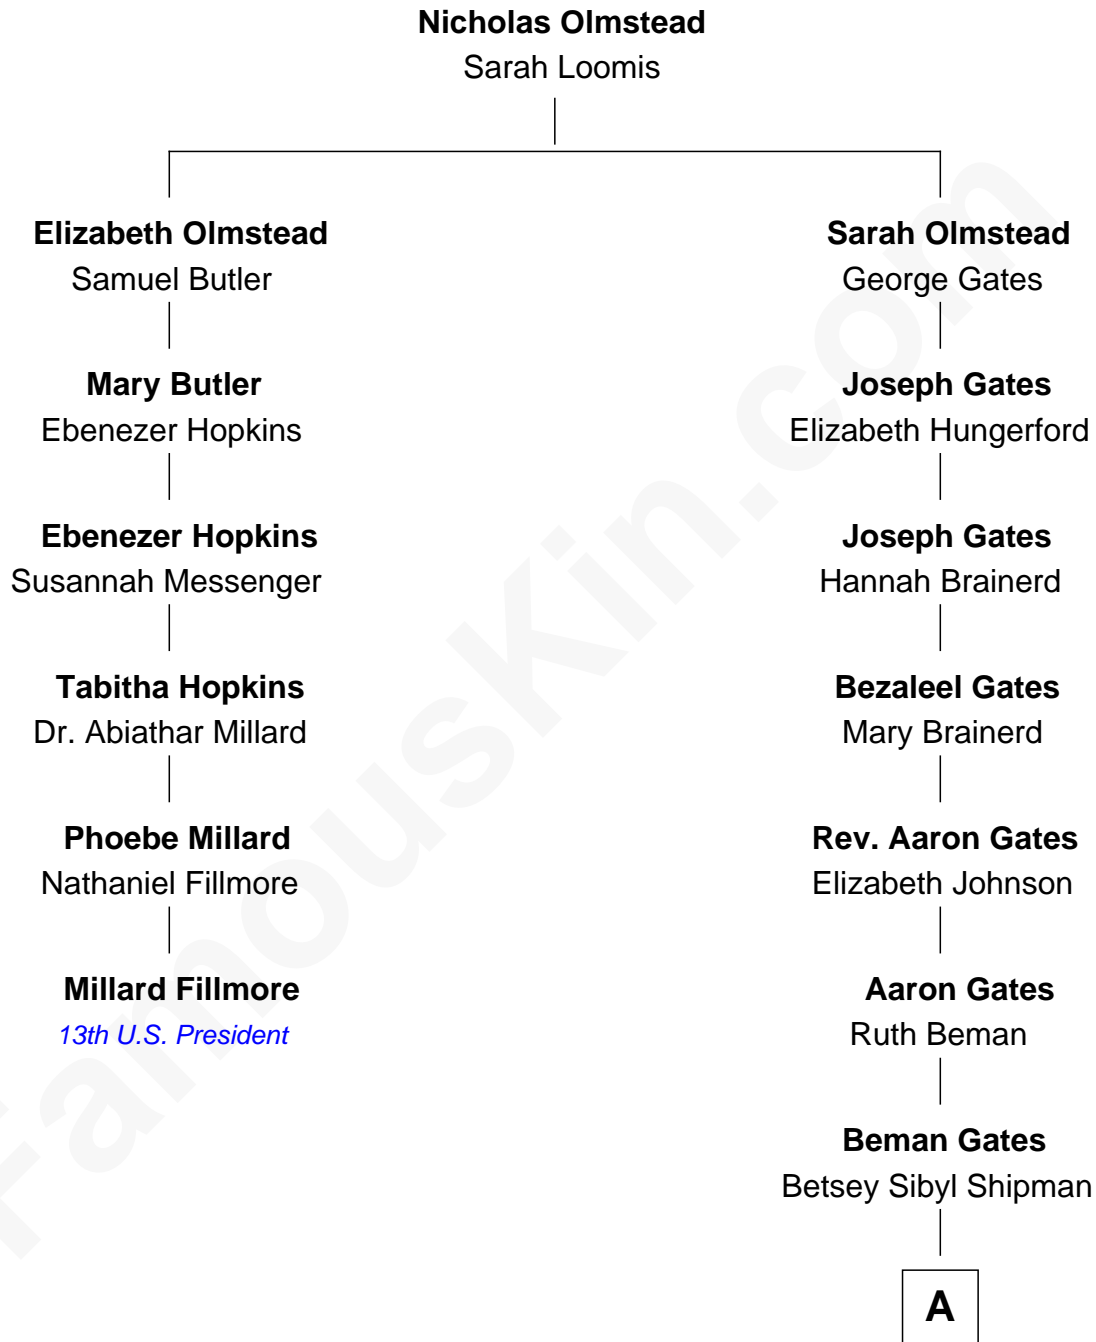

# FamousKin.com Relationship Chart of

**Millard Fillmore**

*13th U.S. President*

5th cousin 3 times removed of

**Charles Dawes**

*30th U.S. Vice-President*

A

**Mary Beman Gates**  
Brig. Gen. Rufus R. Dawes

**Charles Dawes**  
*30th U.S. Vice-President*

FamousKin.com