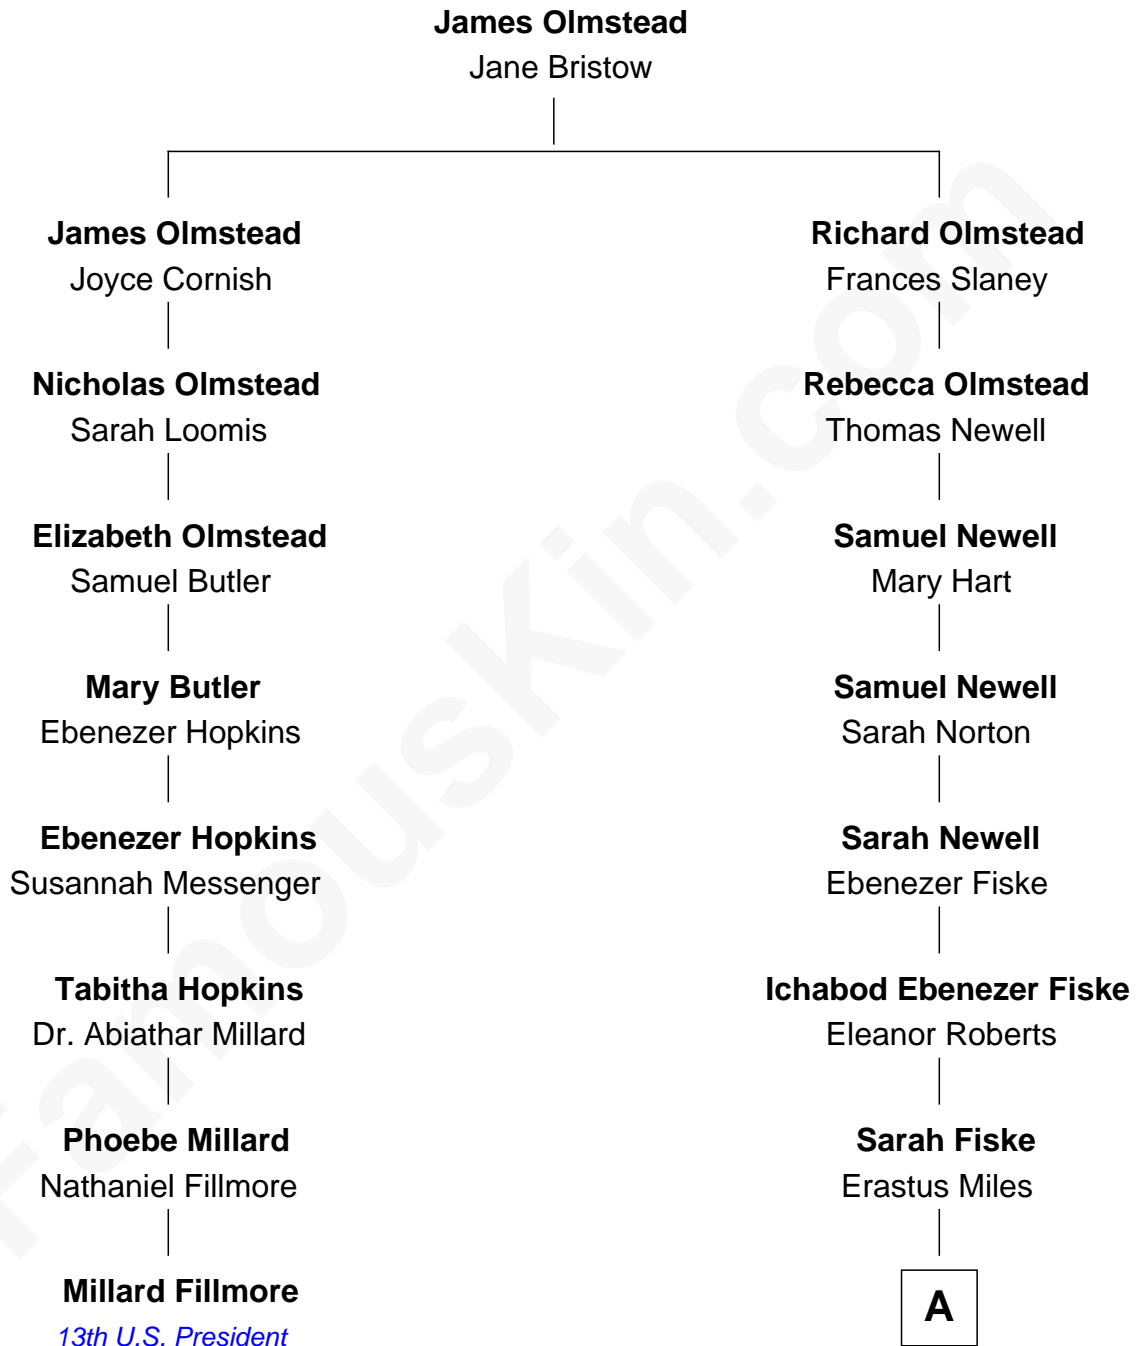

# FamousKin.com Relationship Chart of

**Millard Fillmore**  
13th U.S. President

7th cousin 3 times removed of

**Christian Herter**  
59th Governor of Massachusetts

**A**

—  
**Archibald Miles**

Mary Treese

—  
**Mary Miles**

Christian Herter

—  
**Albert Herter**

Adele McGinnis

—  
**Christian Herter**

*59th Governor of Massachusetts*