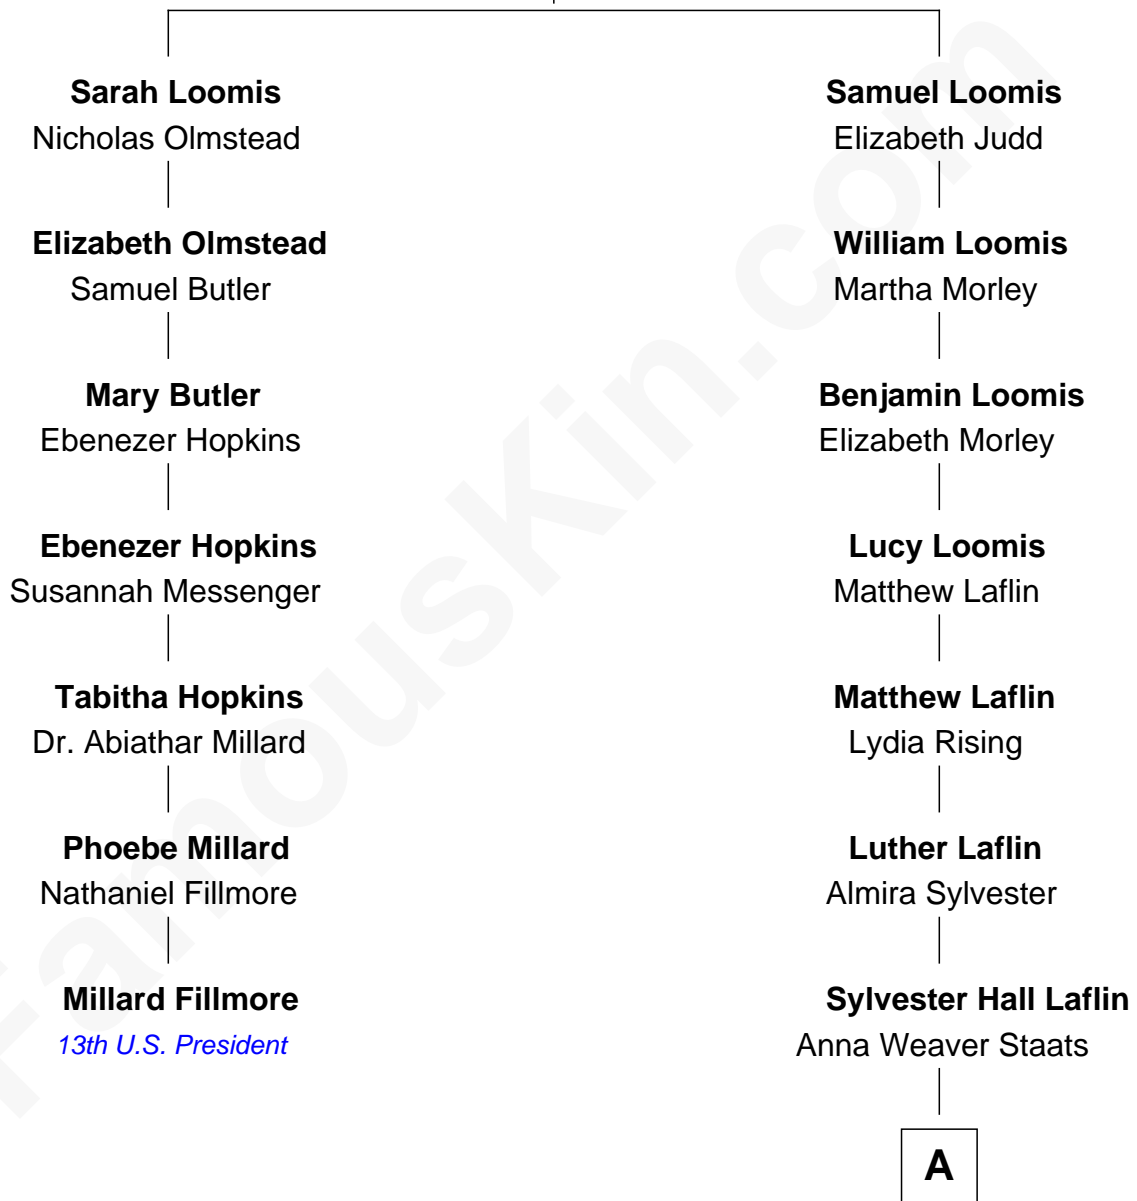

FamousKin.com Relationship Chart of

Millard Fillmore

13th U.S. President

6th cousin 4 times removed of

Sigourney Weaver

Movie Actress

Joseph Loomis

Mary White

A

Jane Weaver Laflin

Francis Milton Weaver

Sylvester Laflin Weaver

Amabel Dixon

Sylvester Laflin Weaver

Desiree Mary Lucy Hawkins

Sigourney Weaver