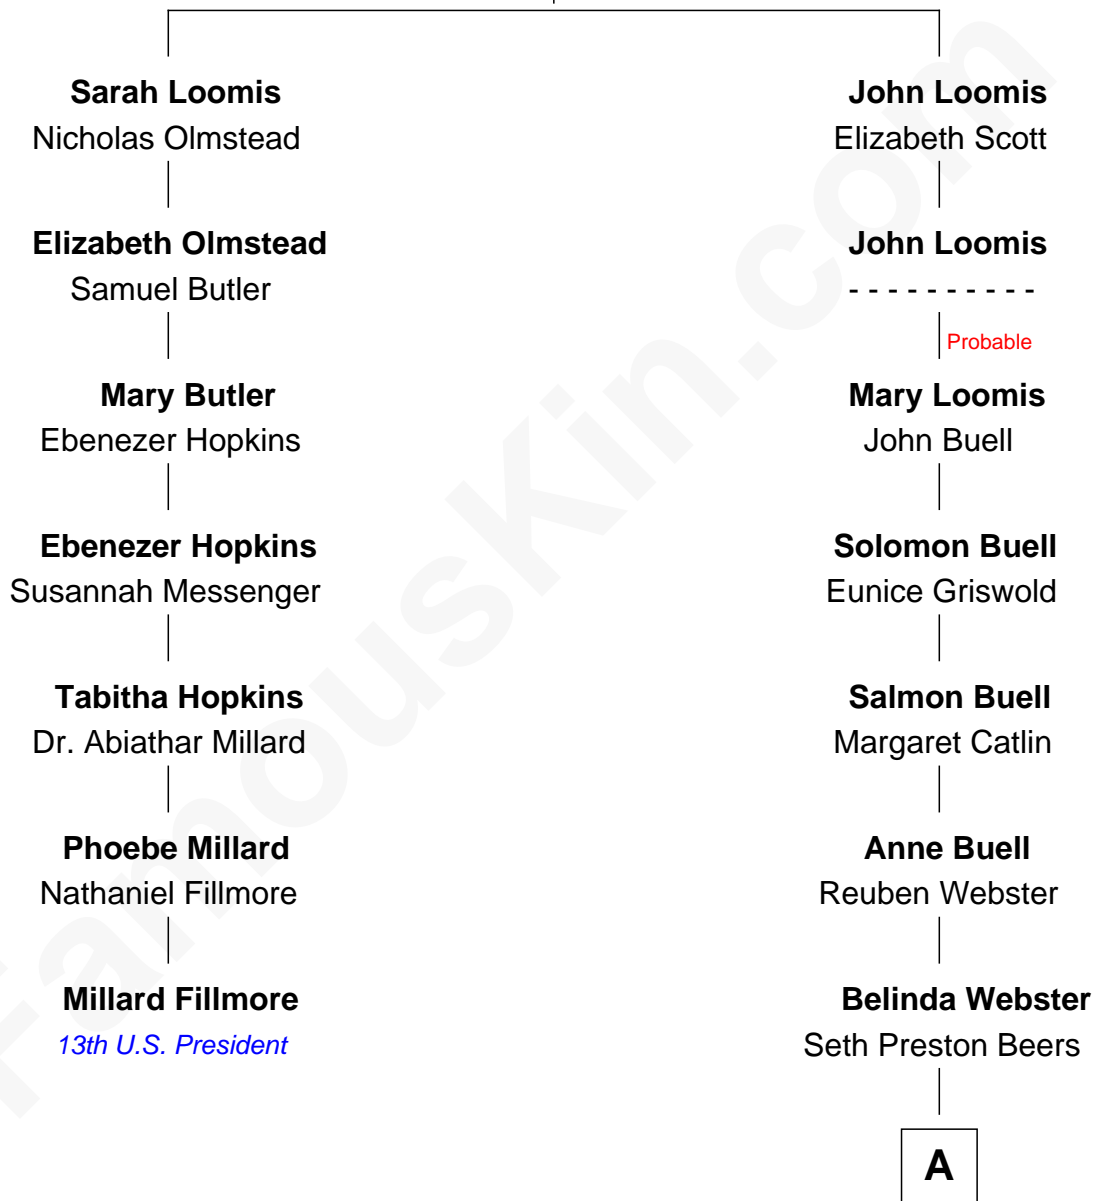

FamousKin.com Relationship Chart of

Millard Fillmore

13th U.S. President

6th cousin 5 times removed of

James Spader

TV and Movie Actor

Joseph Loomis

Mary White

A

George Webster Beers

Elizabeth Victoria Clerc

Henry Augustin Beers

Mary Heaton

Mary Heaton Beers

Vanderbilt Reginald Spader

Stoddard Greenwood Spader

Jean Fraser

James Spader

TV and Movie Actor