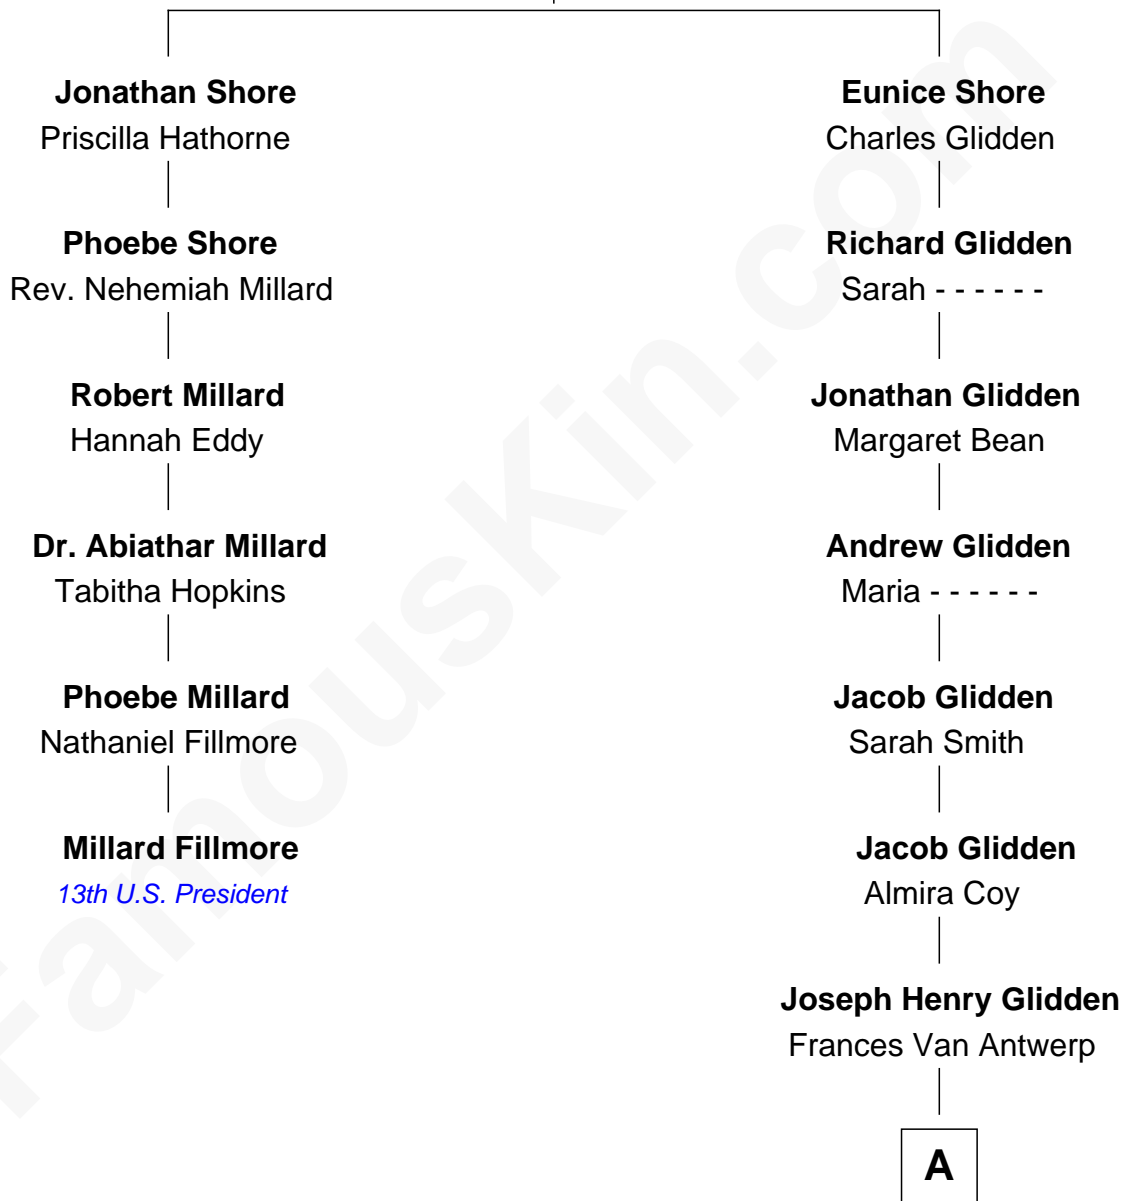

# FamousKin.com Relationship Chart of

**Millard Fillmore**

*13th U.S. President*

5th cousin 6 times removed of

**Zac Efron**

*Movie Actor*

**Sampson Shore**

Abigail Purchase

**A**

|  
**Elmer Joy Glidden**

Luzell Richmond

|  
**Joseph Henry Glidden**

Helene Durgan

|  
**June Helene Glidden**

Robert Harold Baskett

|  
**Starla June Baskett**