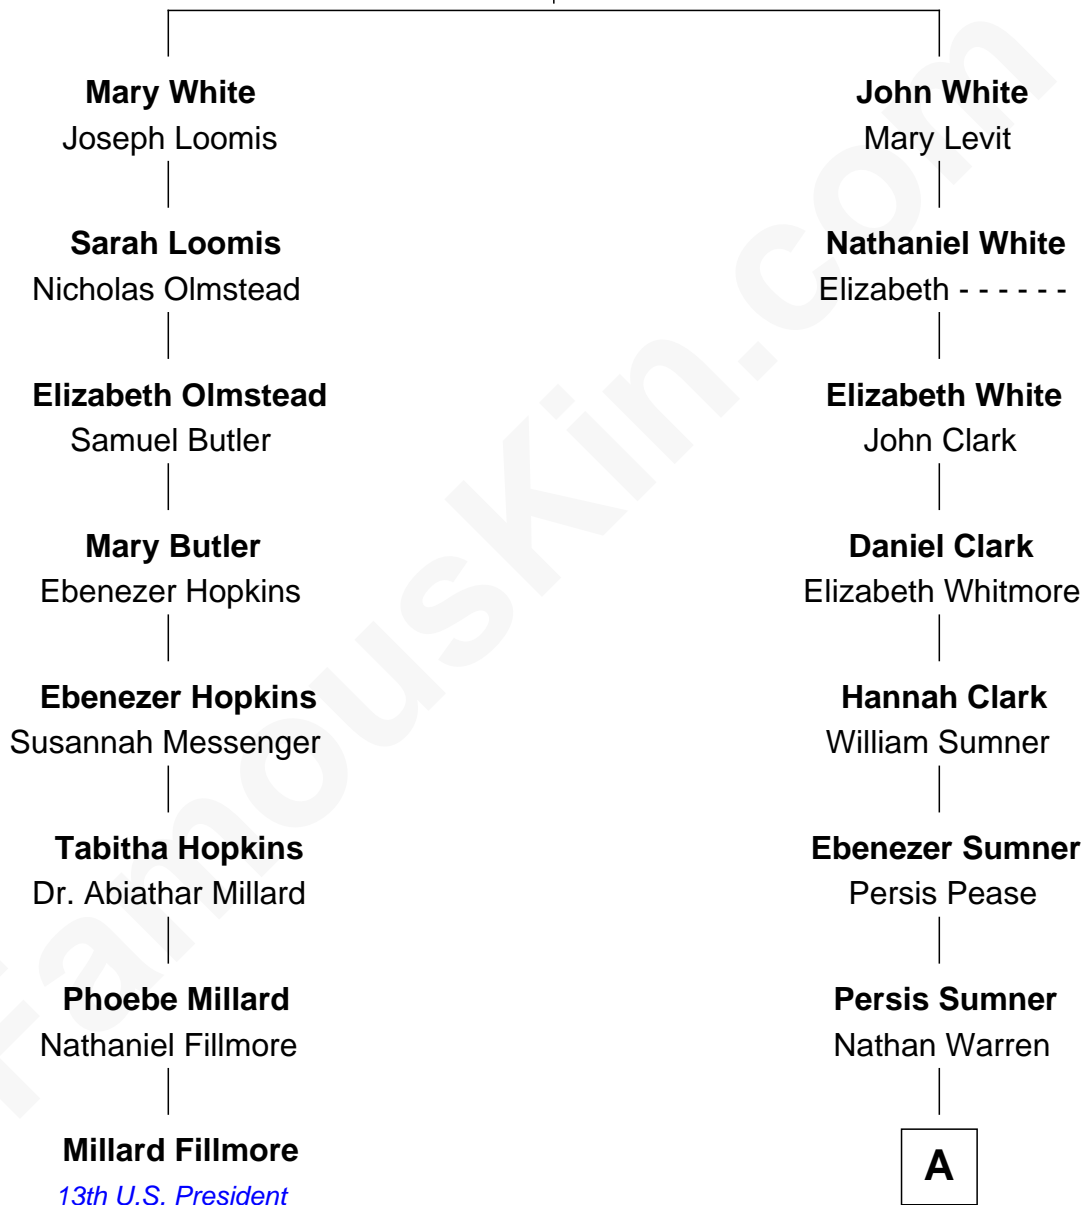

# FamousKin.com Relationship Chart of

**Millard Fillmore**

*13th U.S. President*

7th cousin 7 times removed of

**Kevin Love**

*NBA All-Star Player*

**Robert White**

Bridget Allgar

**A**

**Ithamer Hibbard Warren**

Lydia Peck

**Marilla Warren**

Henry Wilson

**George Washington Wilson**

Mary Bailey

**William Henry Wilson**

Alta Lenora Chitwood

**William Coral Wilson**

Edith Sophia Sthole

**Emily Glee Wilson**

Edward Milton Love

**Stanley Sthole Love**

Karen McCartney

**Kevin Love**