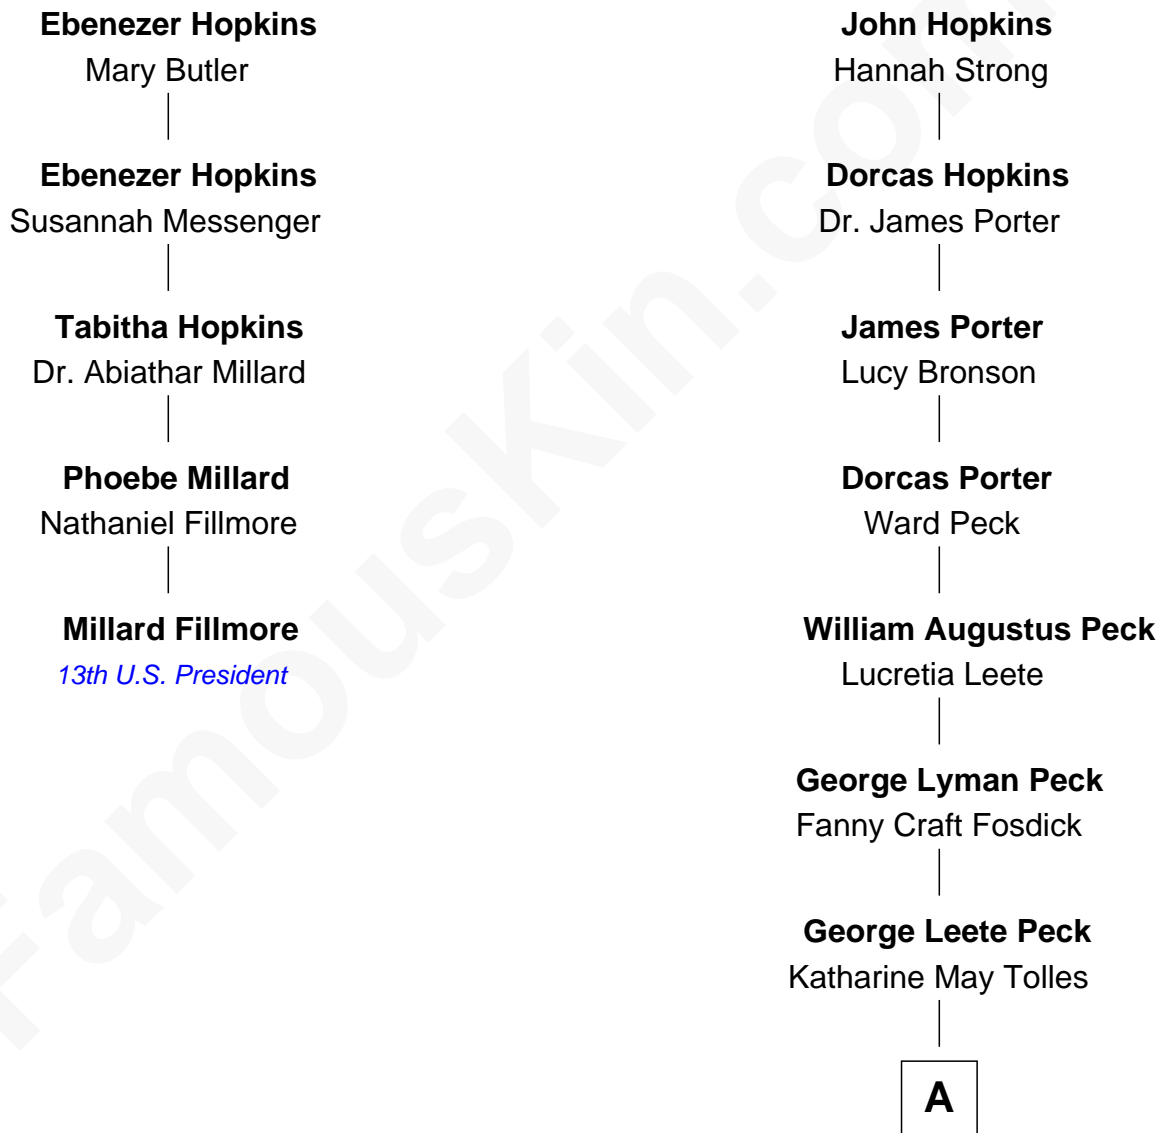

# FamousKin.com Relationship Chart of

**Millard Fillmore**

*13th U.S. President*

4th cousin 5 times removed of

**Mizuo Peck**

*TV and Movie Actress*

**Stephen Hopkins**

Dorcas Bronson

A

Laurence Tolles Peck

Barbara Field

George Leete Peck

Sanae Mizusawa

Mizuo Peck

*TV and Movie Actress*

FamousKin.com