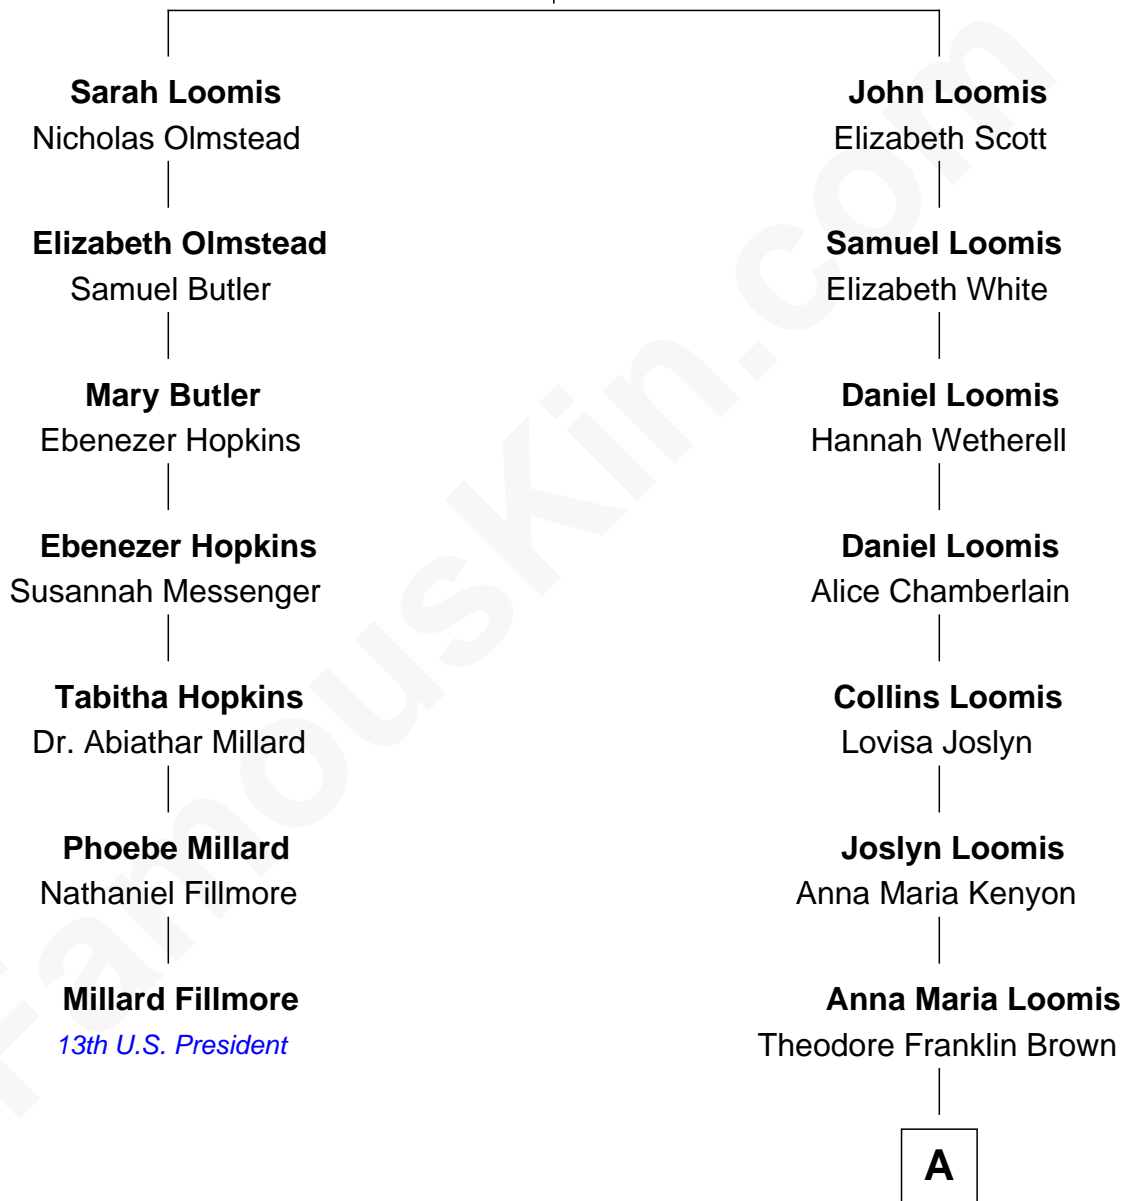

FamousKin.com Relationship Chart of

Millard Fillmore

13th U.S. President

6th cousin 3 times removed of

David McCullough

Historian, Author and TV Narrator

Joseph Loomis

Mary White

A

Mabel Alice Brown
George Herbert Rankin

Ruth Rankin
Christian Hax McCullough

David McCullough
Historian, Author and TV Narrator