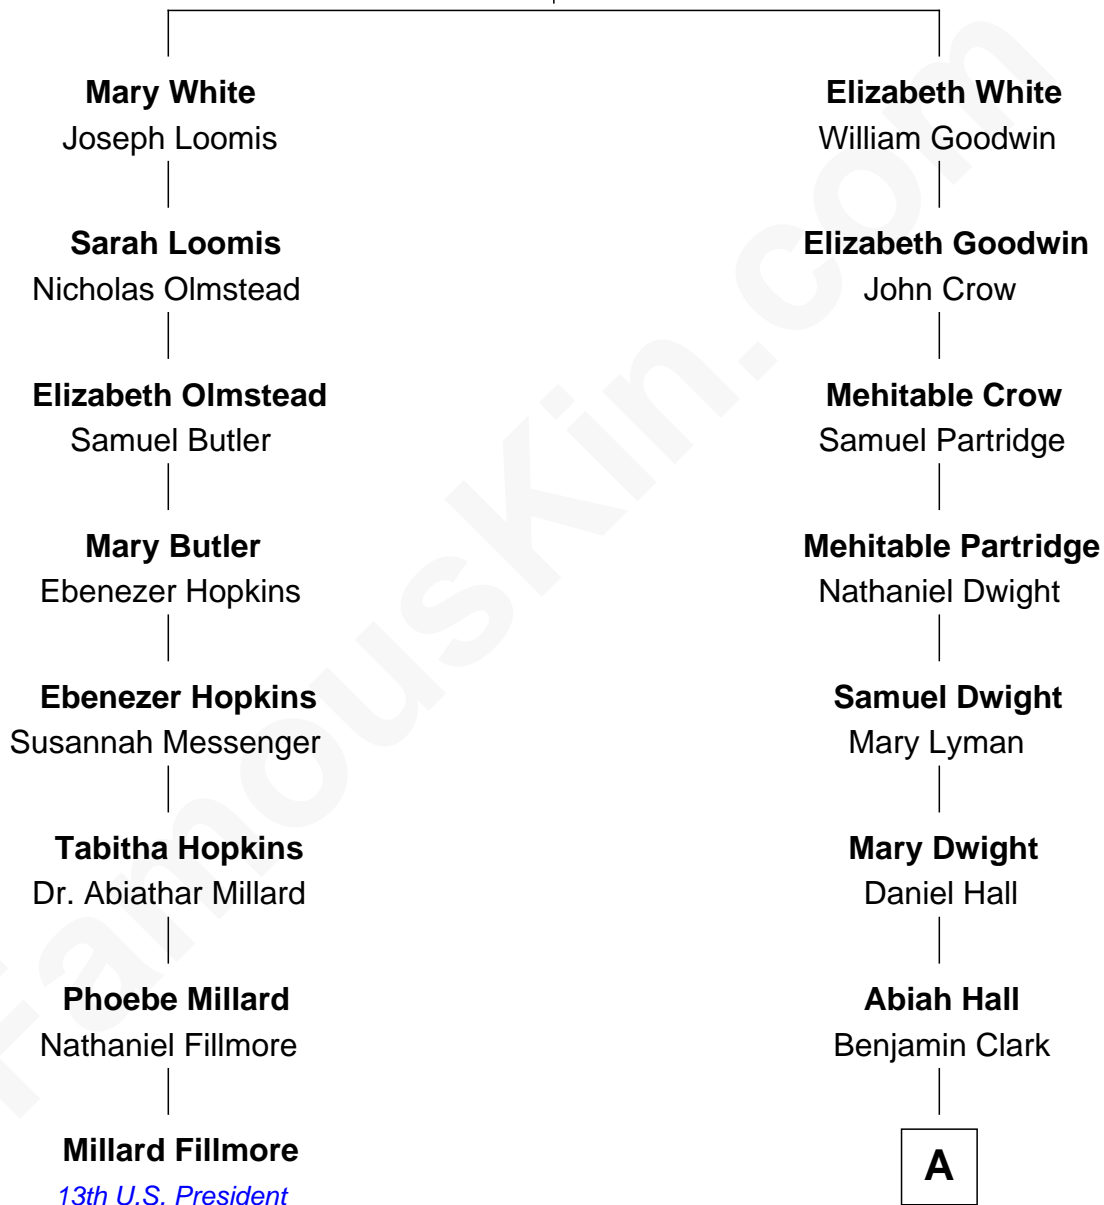

FamousKin.com Relationship Chart of

Millard Fillmore

13th U.S. President

7th cousin 6 times removed of

Bob Taft

67th Governor of Ohio

Robert White

Bridget Allgar

A

Phebe Clark
Nathaniel Bowers

William Bowers
Almira Bailey

Samuel Dwight Bowers
Martha Wheaton Dowd

Lloyd Wheaton Bowers
Louise Bennett Wilson

Martha Wheaton Bowers
Robert Alphonso Taft

Robert Alphonso Taft
Blanca Duncan Noël

Bob Taft

67th Governor of Ohio