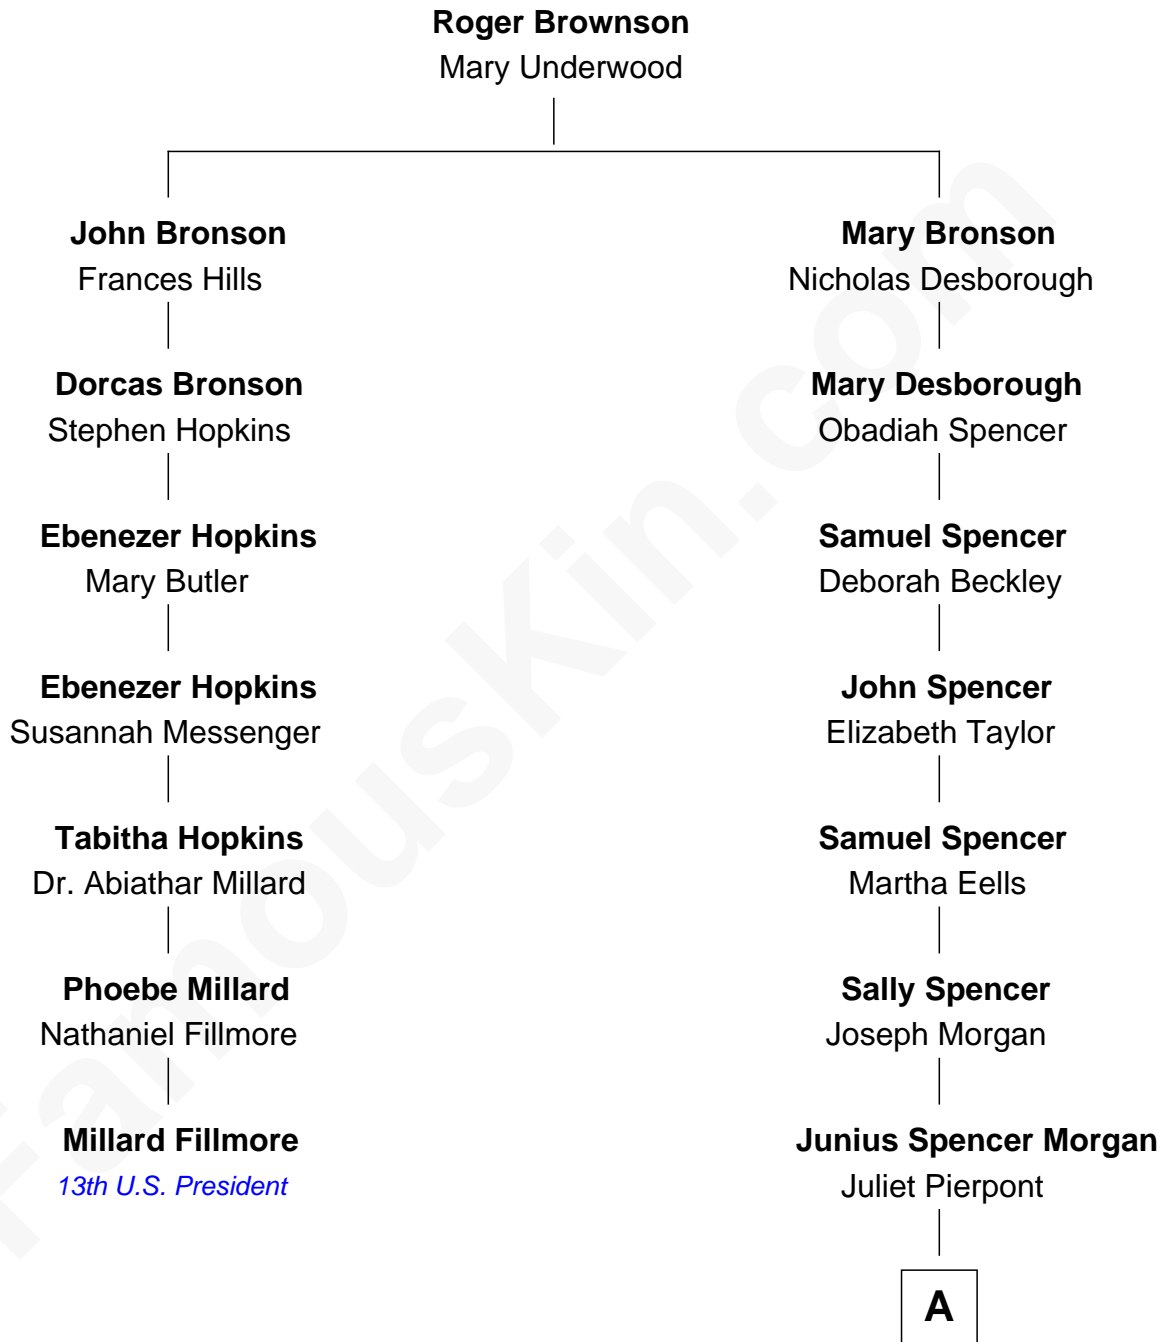

FamousKin.com Relationship Chart of

Millard Fillmore

13th U.S. President

6th cousin 3 times removed of

Henry Sturgis Morgan

Co-Founder of Morgan Stanley

A

John Pierpont Morgan

Frances Louisa Tracy

John Pierpont Morgan

Jane Norton Grew

Henry Sturgis Morgan

Co-Founder of Morgan Stanley

FamousKin.com