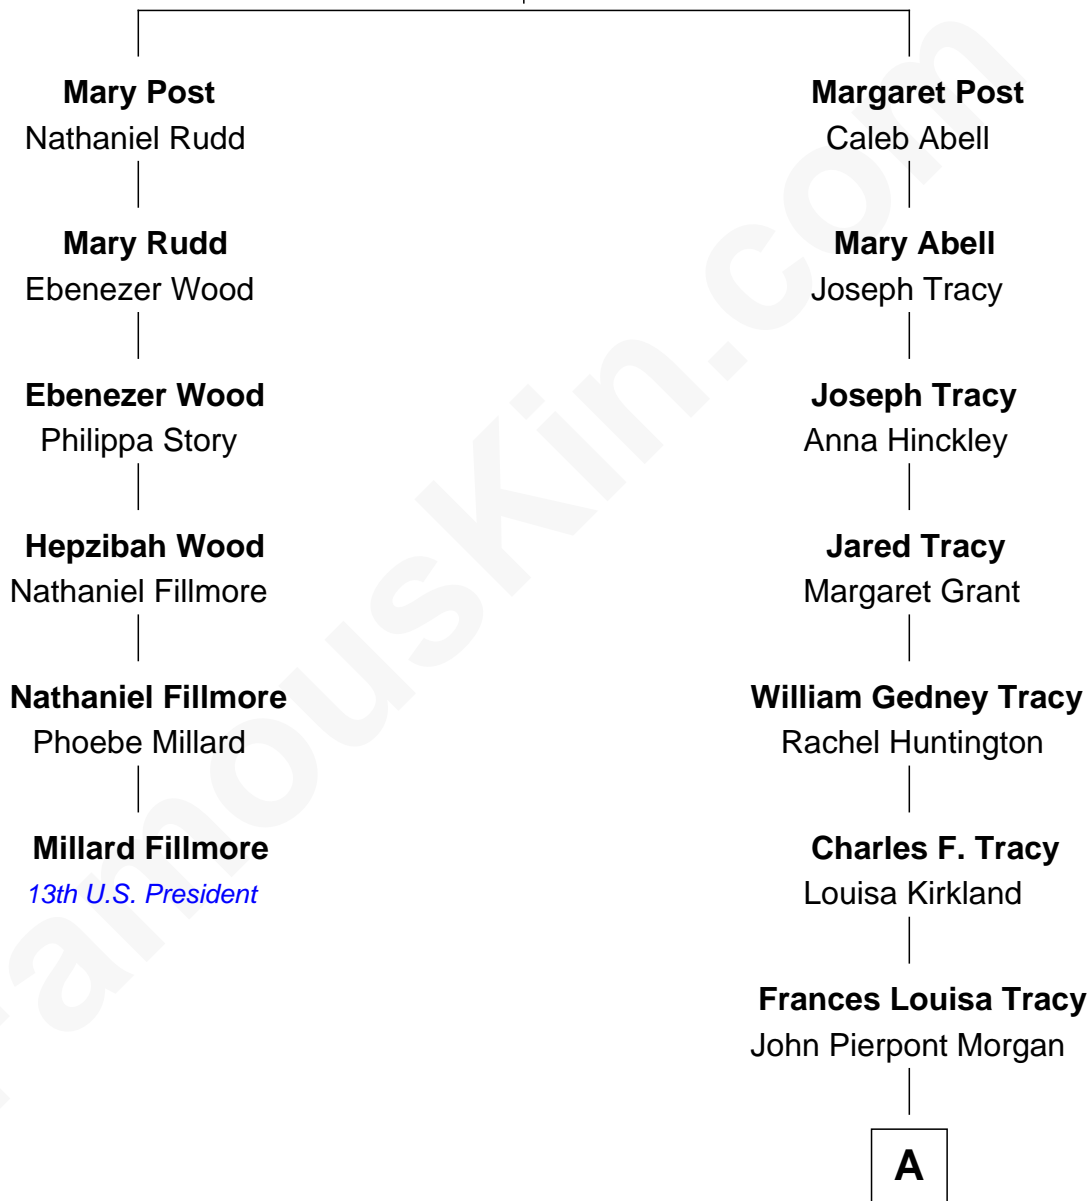

FamousKin.com Relationship Chart of

Millard Fillmore

13th U.S. President

5th cousin 3 times removed of

Henry Sturgis Morgan

Co-Founder of Morgan Stanley

John Post
Hester Hyde

A

|
John Pierpont Morgan

Jane Norton Grew

|
Henry Sturgis Morgan

Co-Founder of Morgan Stanley

FamousKin.com