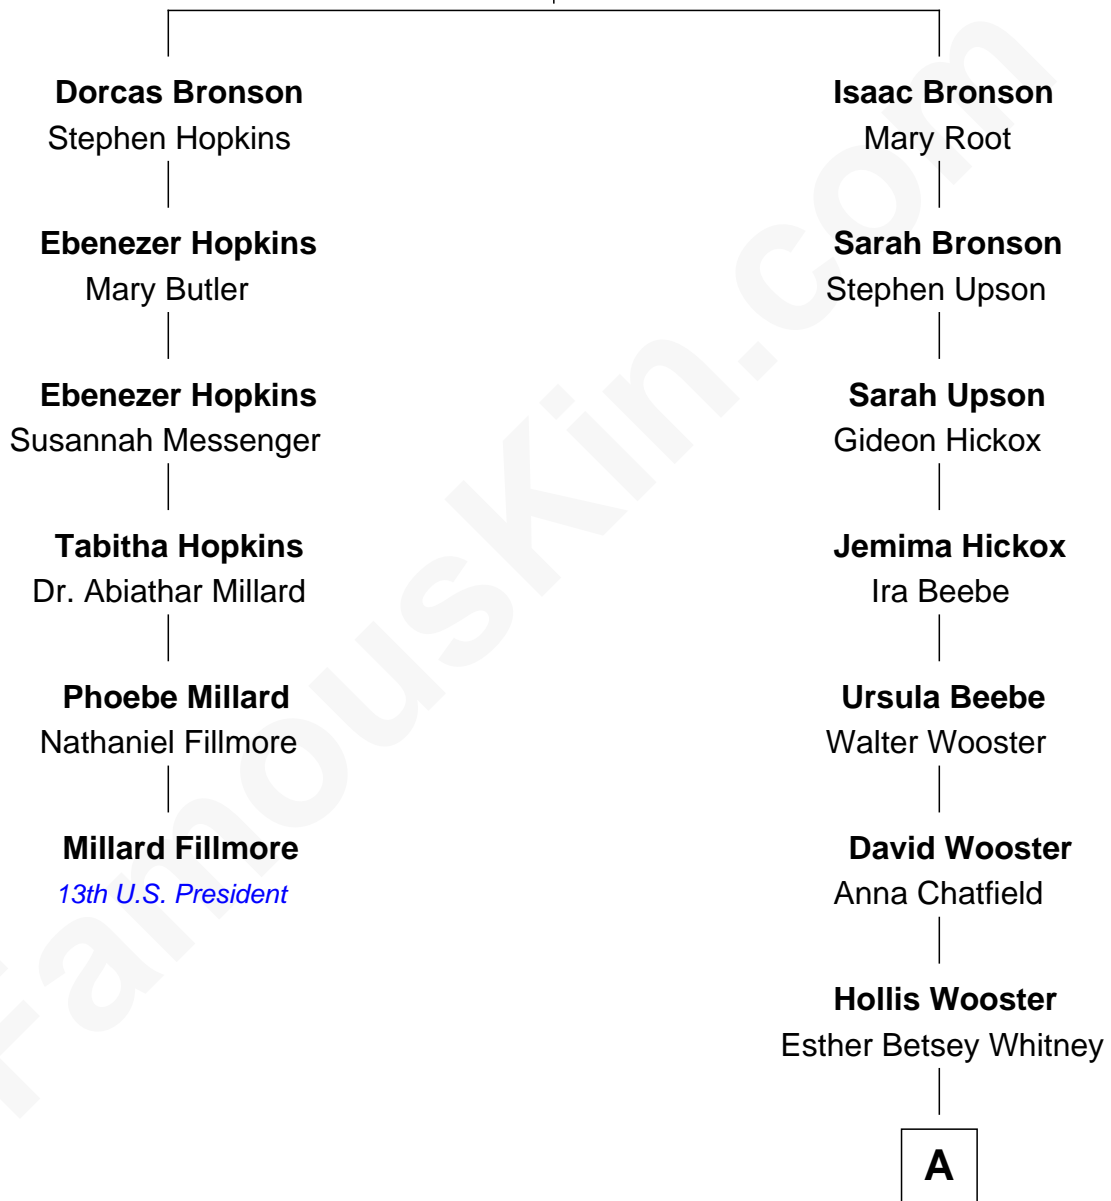

FamousKin.com Relationship Chart of

Millard Fillmore

13th U.S. President

5th cousin 5 times removed of

Felicity Huffman

TV & Movie Actress

John Bronson

Frances Hills

A

—
Effie Grace Wooster
Frederick Solyman Brown

—
Grace Brown
Frank H. Maher

—
Roger Tallman Maher
Grace Valle Ewing

—
Felicity Huffman
TV & Movie Actress

FamousKin.com