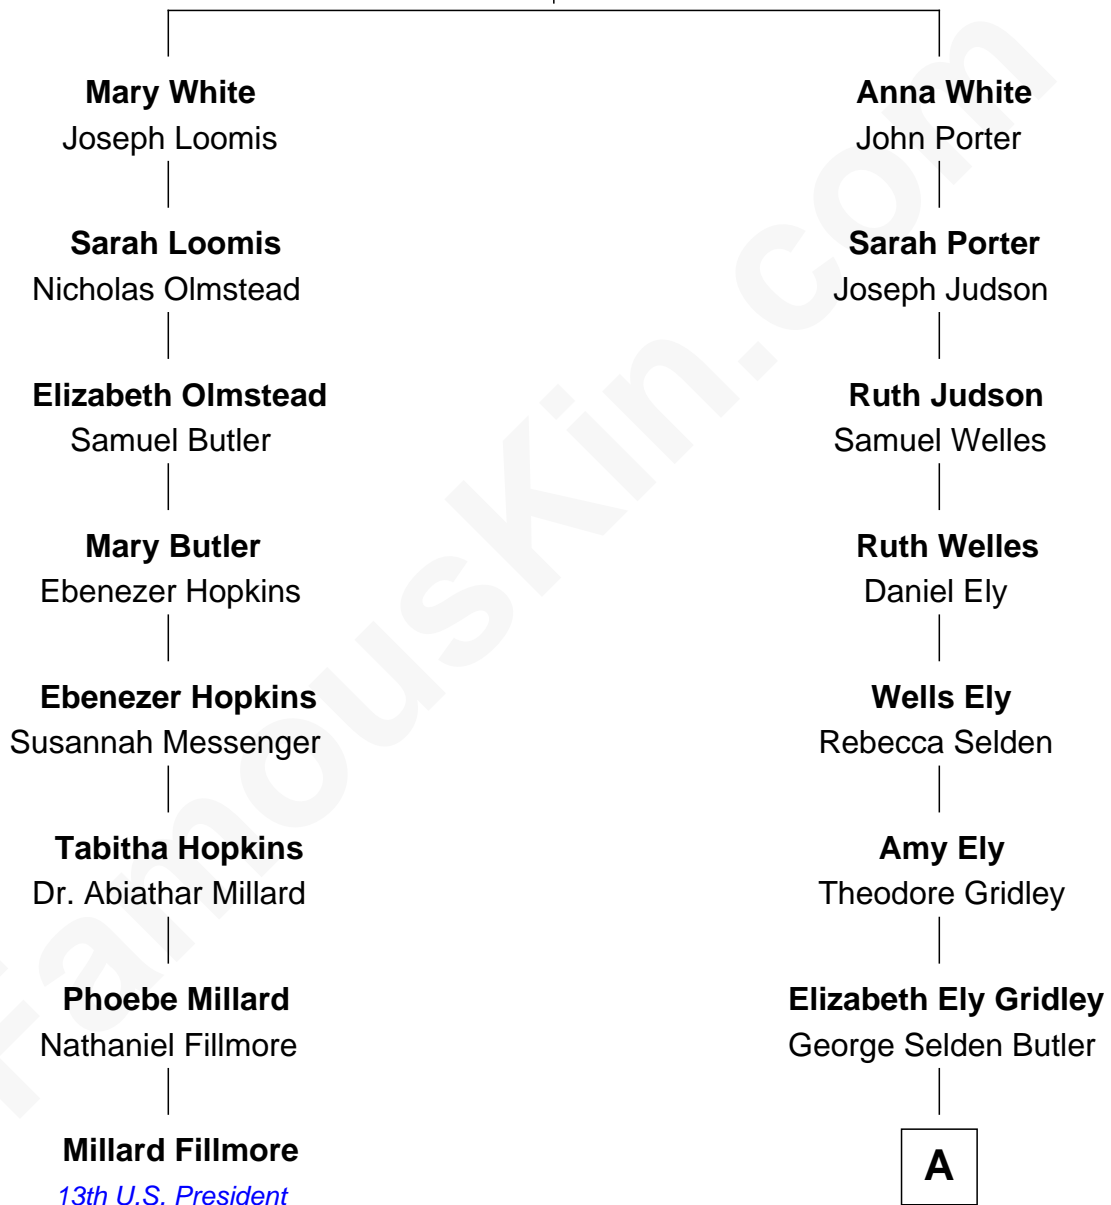

FamousKin.com Relationship Chart of

Millard Fillmore

13th U.S. President

7th cousin 3 times removed of

Gerald Ford

38th U.S. President

Robert White

Bridget Allgar

A

|
Amy Gridley Butler
George Manney Ayer

|
Adele Augusta Ayer
Levi Addison Gardner

|
Dorothy Ayer Gardner
Leslie Lynch King

|
Gerald Ford
38th U.S. President

FamousKin.com