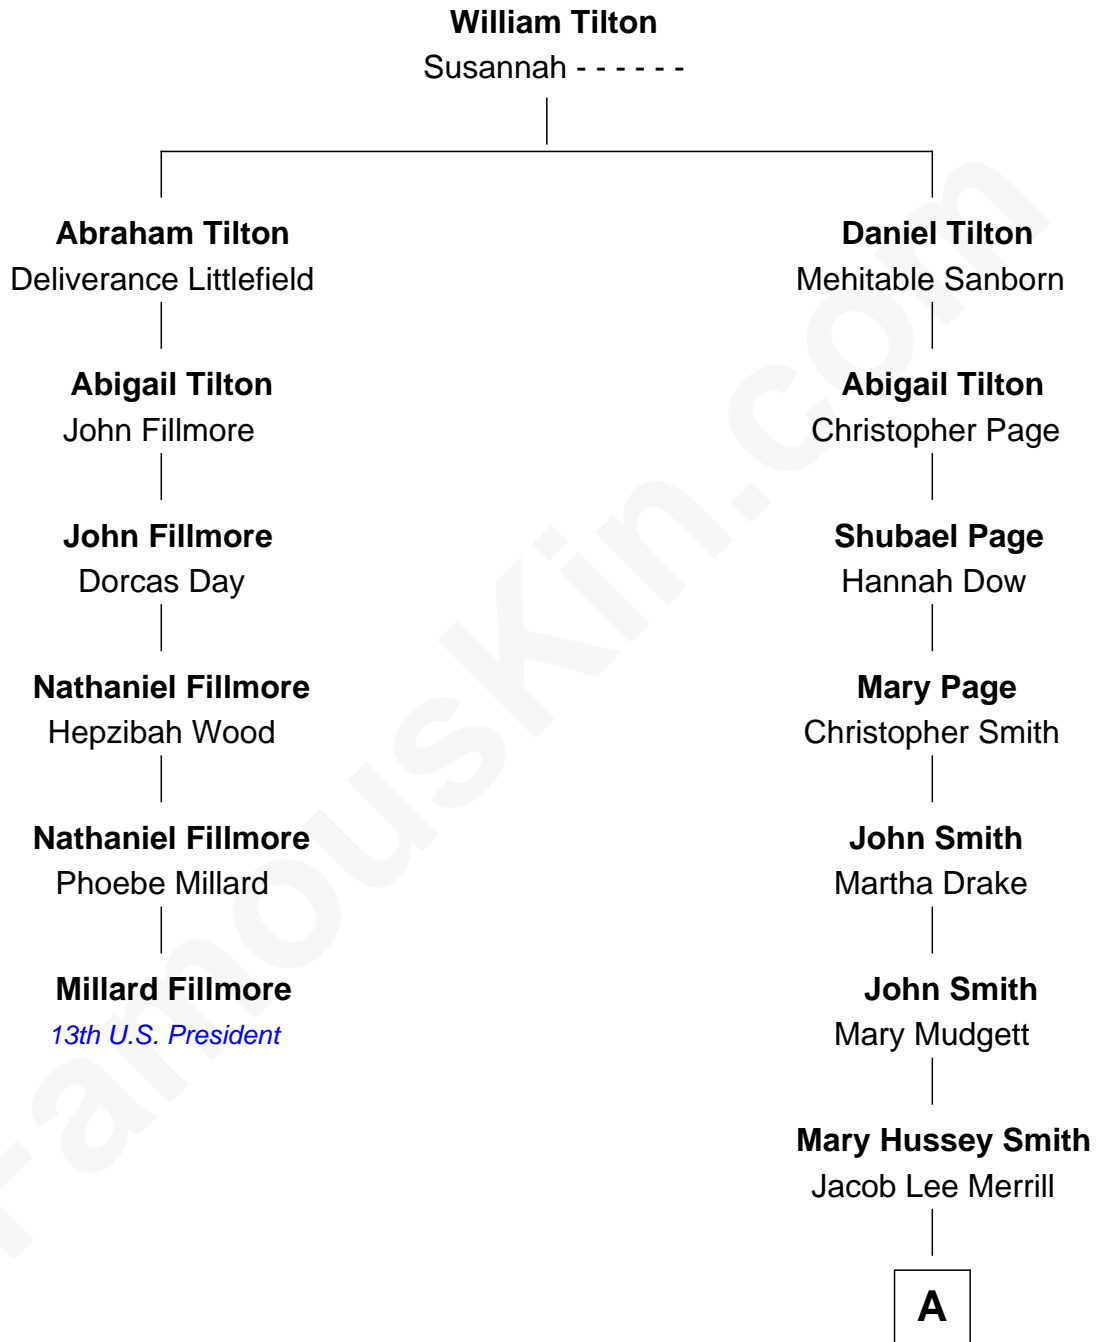

# FamousKin.com Relationship Chart of

**Millard Fillmore**

*13th U.S. President*

5th cousin 6 times removed of

**Meghan Markle**

*Duchess of Sussex, TV Actress*

**A**

George David Merrill

Mary Bird

Gertrude May Merrill

Fred George Sanders

Doris Mary Rita Sanders

Gordon Arnold Markle

Thomas Wayne Markle

Doria Loyce Ragland

**Meghan Markle**