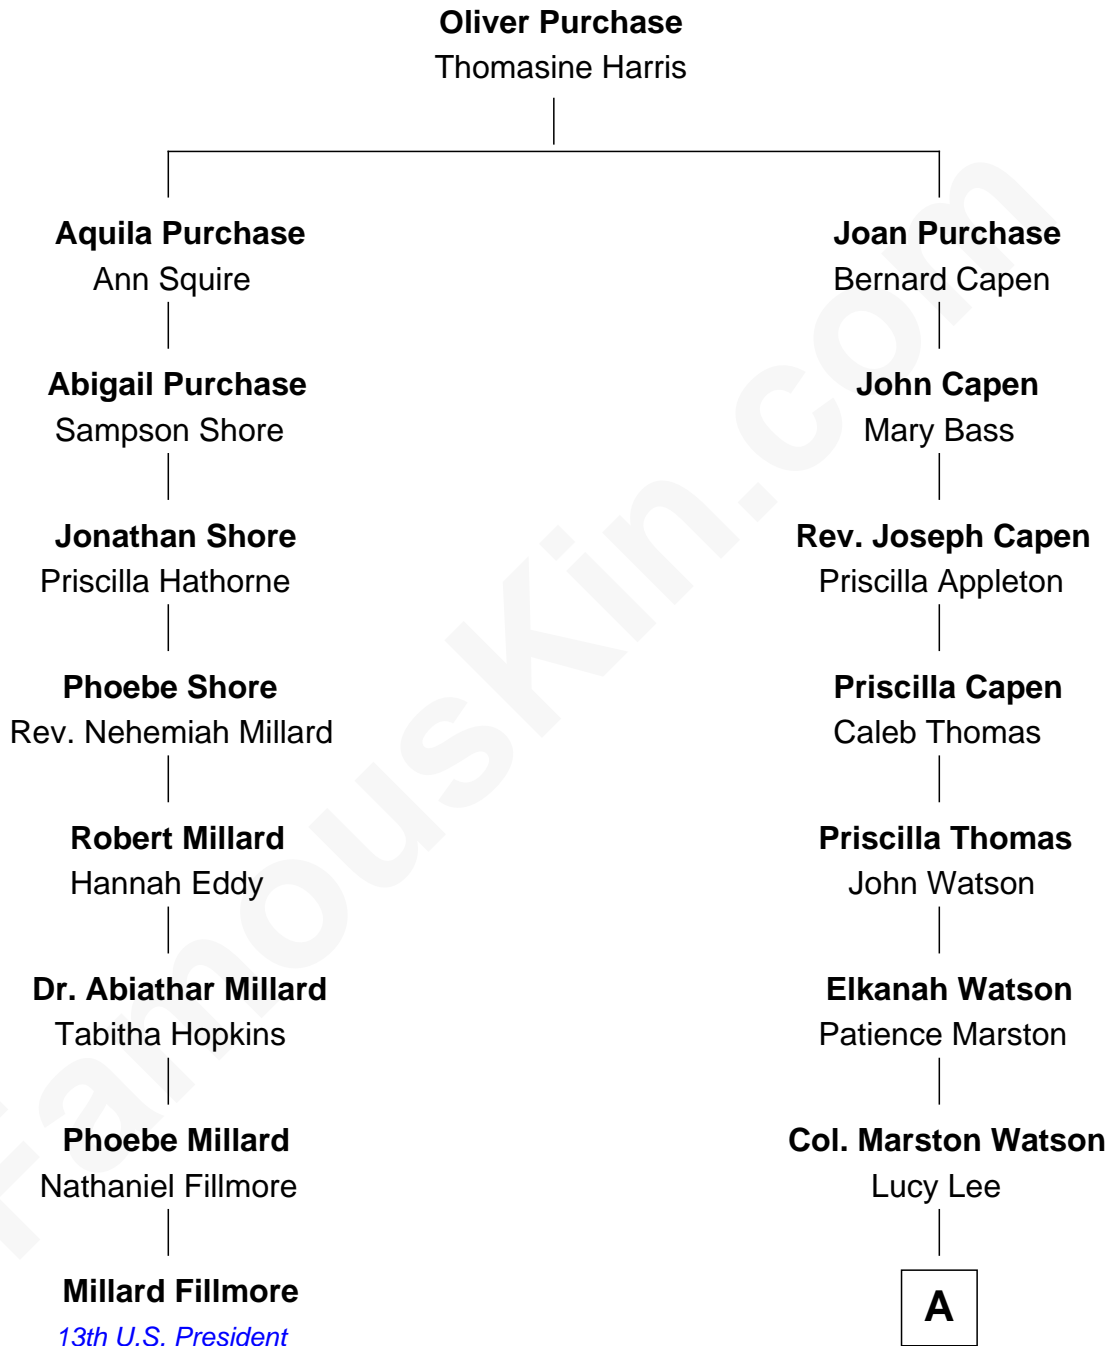

FamousKin.com Relationship Chart of

Millard Fillmore

13th U.S. President

7th cousin 6 times removed of

John Cena

Movie Actor and WWE Pro Wrestler

A

Horace Howard Watson

Thirza Hall Hobart

Agnes Lee Watson

Charles Nichols

Charles H. Nichols

Martha Emma Dix

Charles Nichols

Julia Ellen Skelton

Natalie Nichols