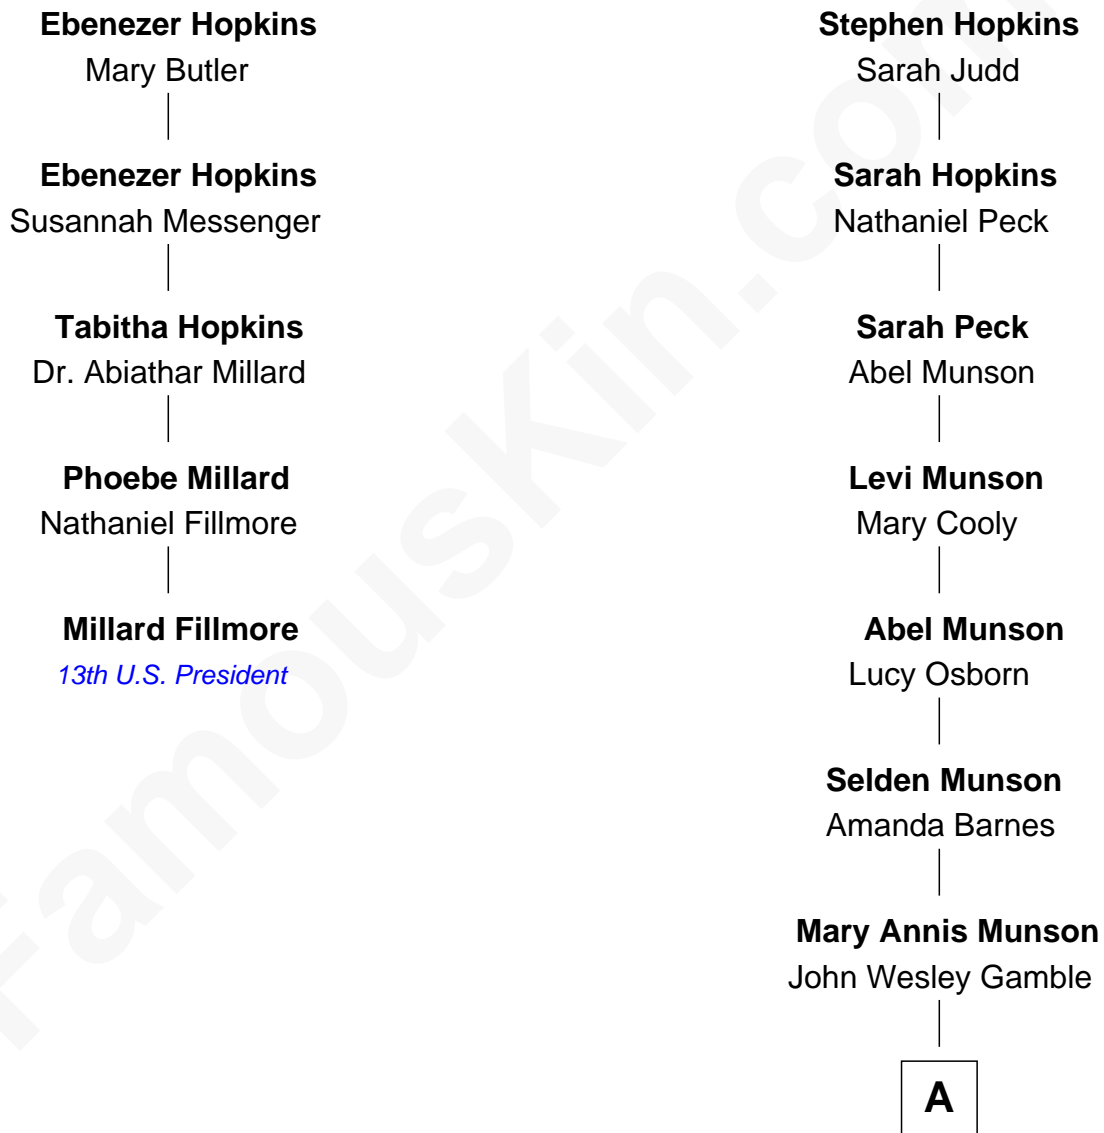

FamousKin.com Relationship Chart of

Millard Fillmore

13th U.S. President

4th cousin 6 times removed of

Viggo Mortensen

Movie Actor

Stephen Hopkins

Dorcas Bronson

A

John Munson Gamble
Blanche Ethelwyn Chapman

Mary Annis Gamble
Dr. Walter Sidney Atkinson

Grace Gamble Atkinson
Viggo Peter Mortensen

Viggo Mortensen
Movie Actor